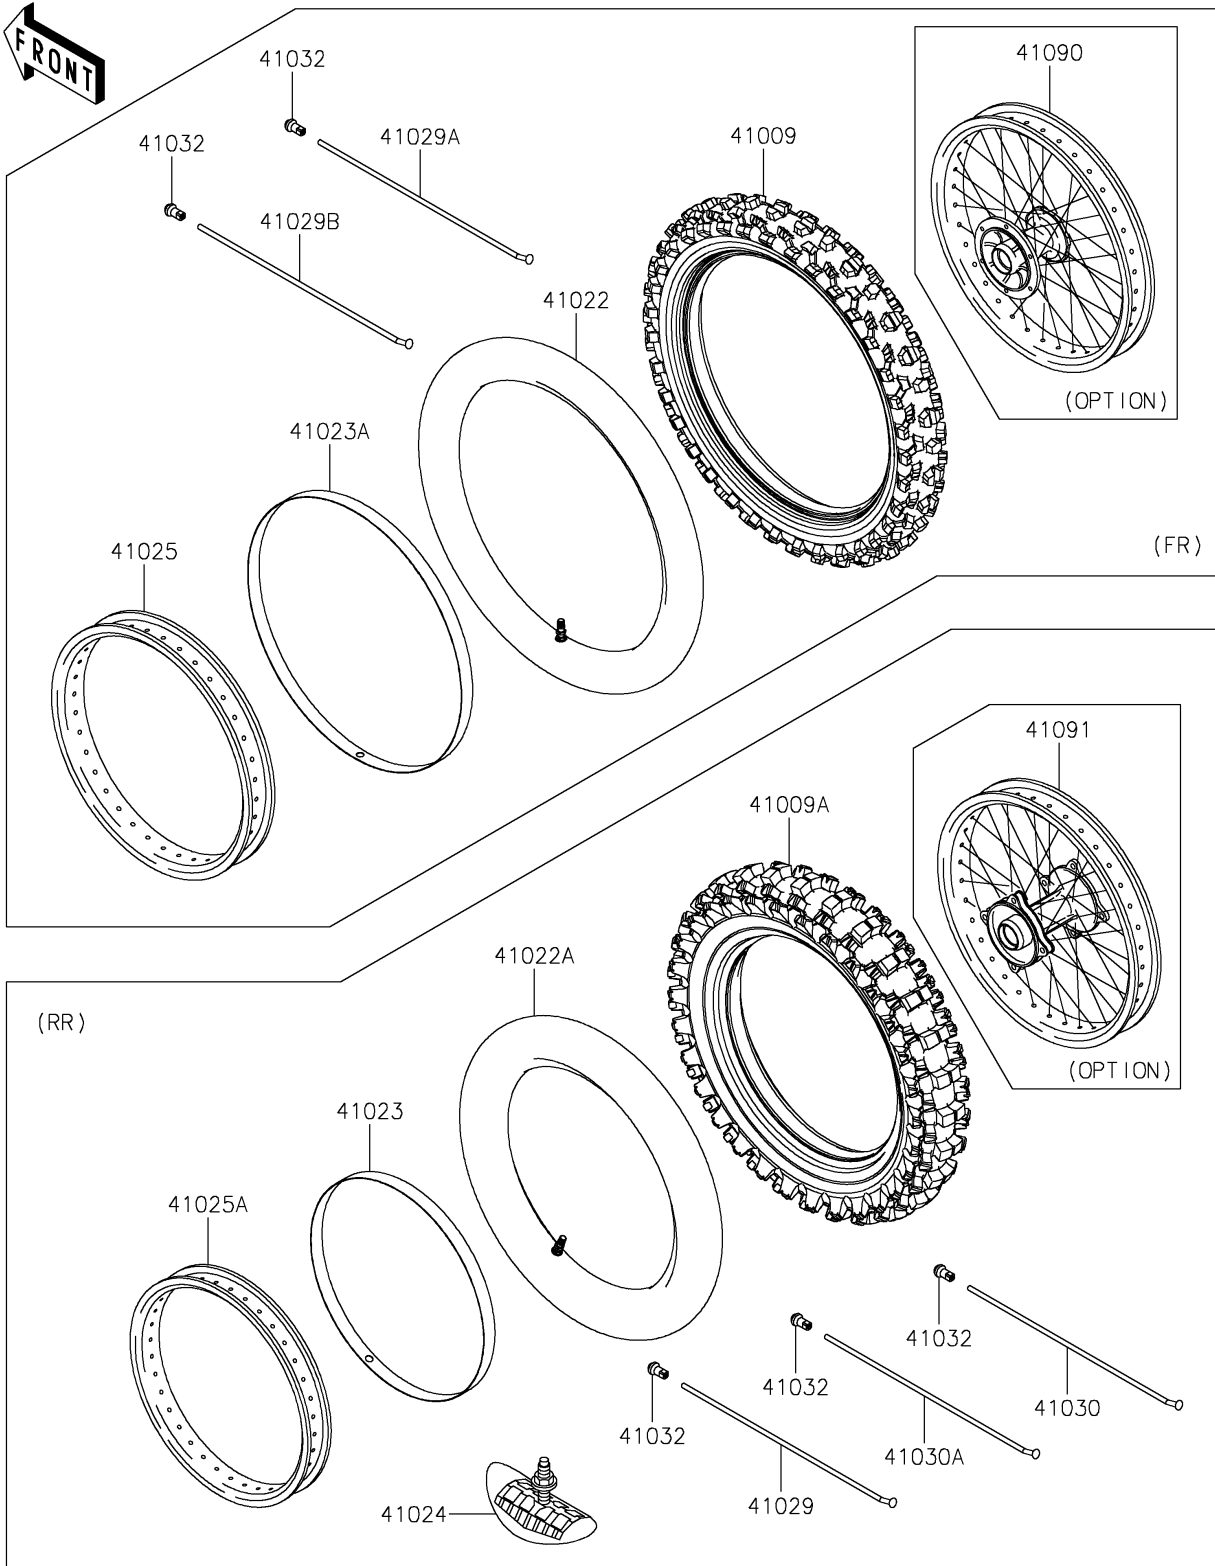

2026 KX™ 85 L

PARTS DIAGRAM

Wheels/Tires

F2210

2026 KX™ 85 L

PARTS LIST

Wheels/Tires

Kawasaki

Let the Good Times Roll®

ITEM NAME

PART NUMBER

QUANTITY
