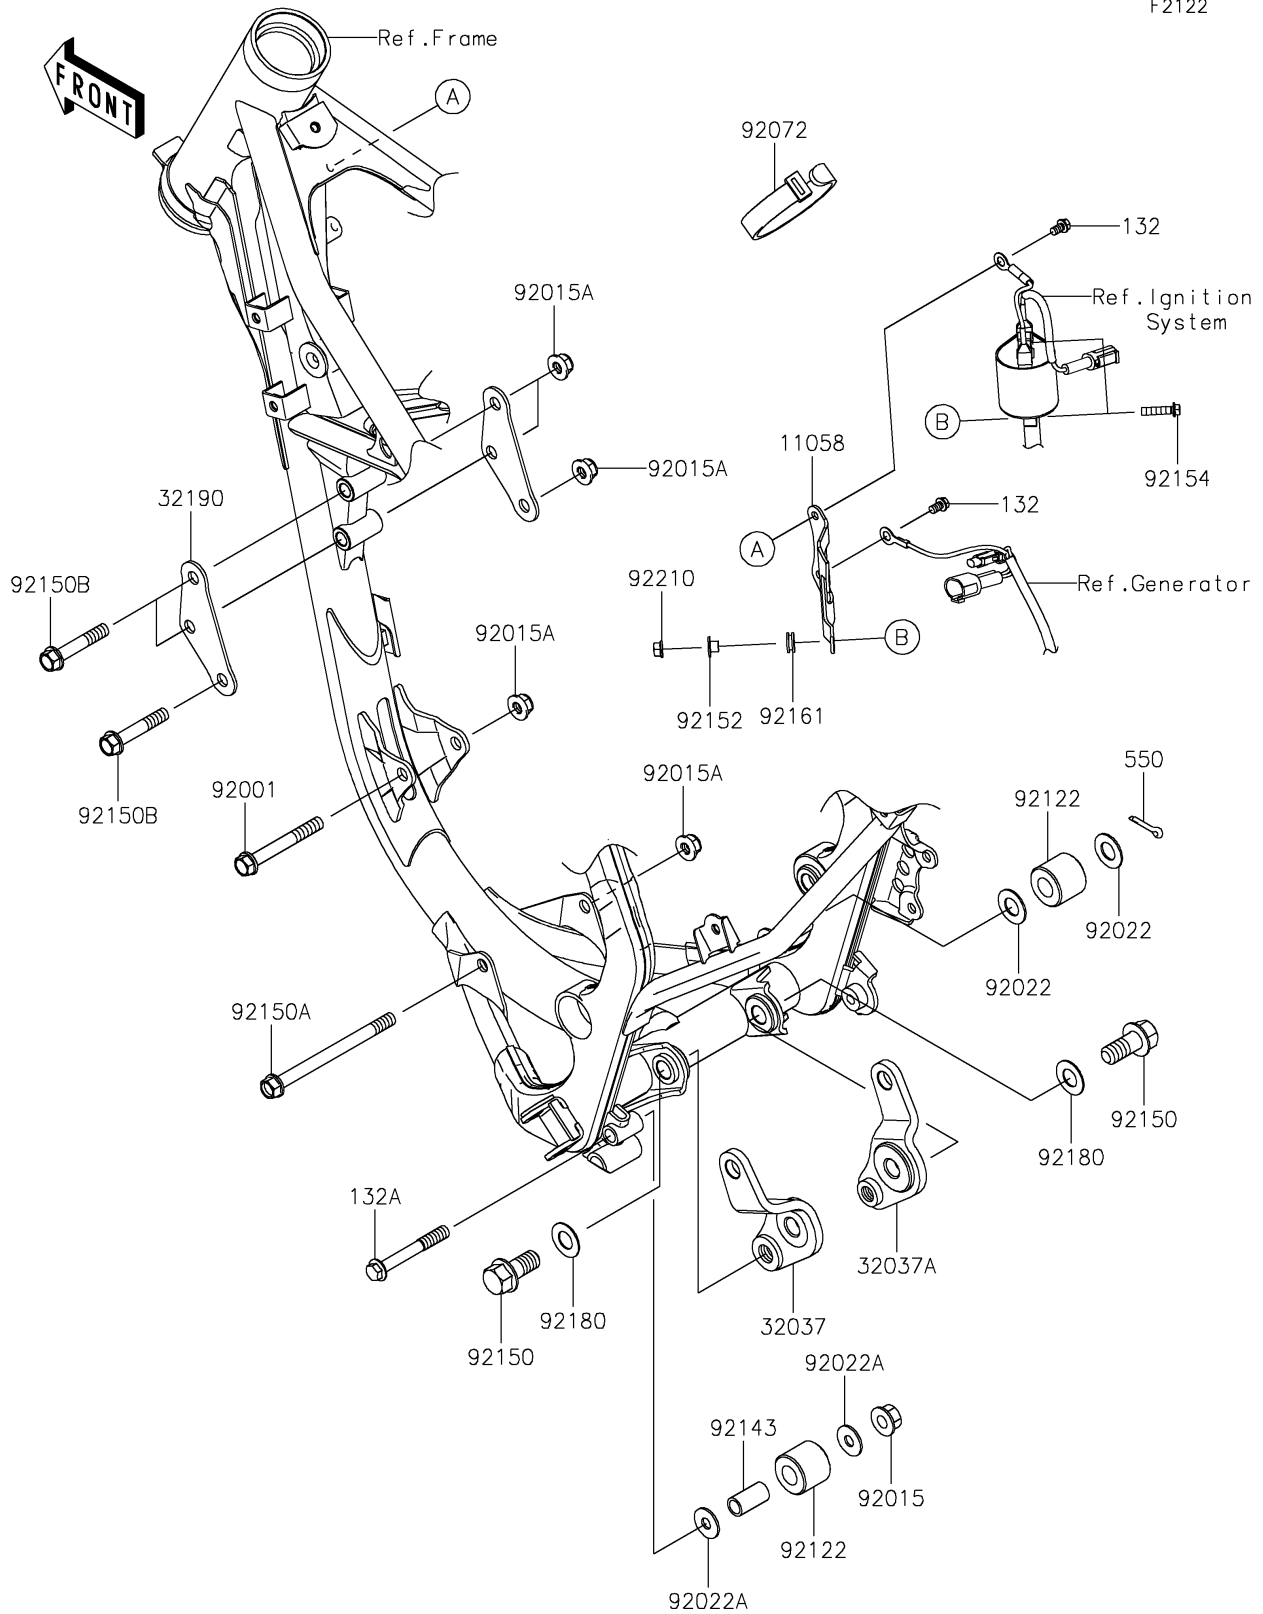

2026 KX™ 85 L

PARTS DIAGRAM

Engine Mount

F2122

2026 KX™ 85 L

PARTS LIST

Engine Mount

Kawasaki

Let the Good Times Roll®

ITEM NAME

PART NUMBER

QUANTITY
