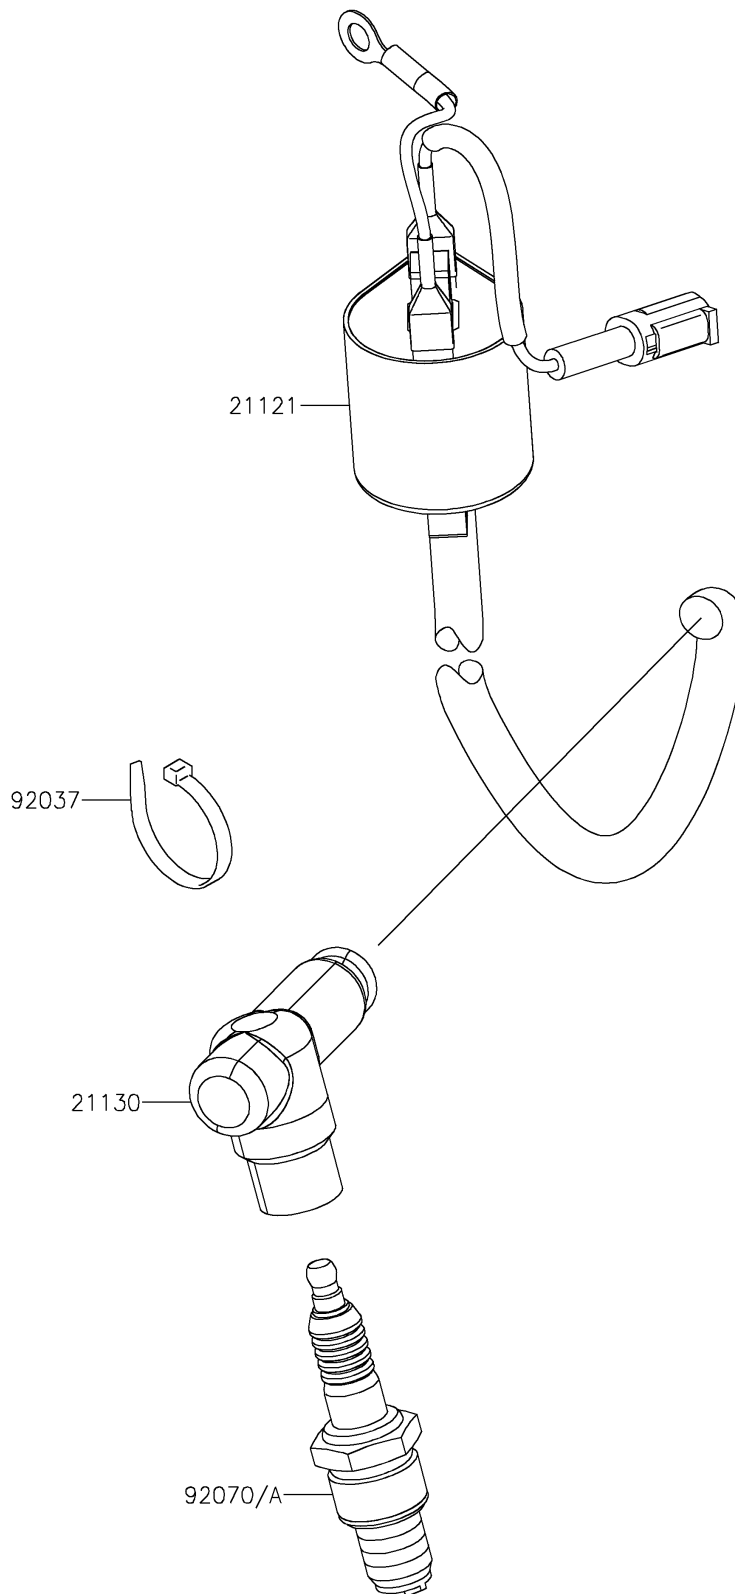

2026 KX™ 85 L

PARTS DIAGRAM

Ignition System

Kawasaki

Let the Good Times Roll®

E1830

2026 KX™ 85 L

PARTS LIST

Ignition System

| ITEM NAME | PART NUMBER | QUANTITY |
|---|-------------|----------|
| COIL-IGNITION (Ref # 21121) | 21121-0762 | 1 |
| CAP-SPARK PLUG (Ref # 21130) | 21130-1077 | 1 |
| CLAMP (Ref # 92037) | 92037-1173 | 1 |
| PLUG-SPARK,BR9EVX(NGK),SOLID (Ref # 92070) | 92070-1228 | 1 |
| PLUG-SPARK,R6252K-105NGK,SOLID (Ref # 92070A) | 92070-1241 | 1 |