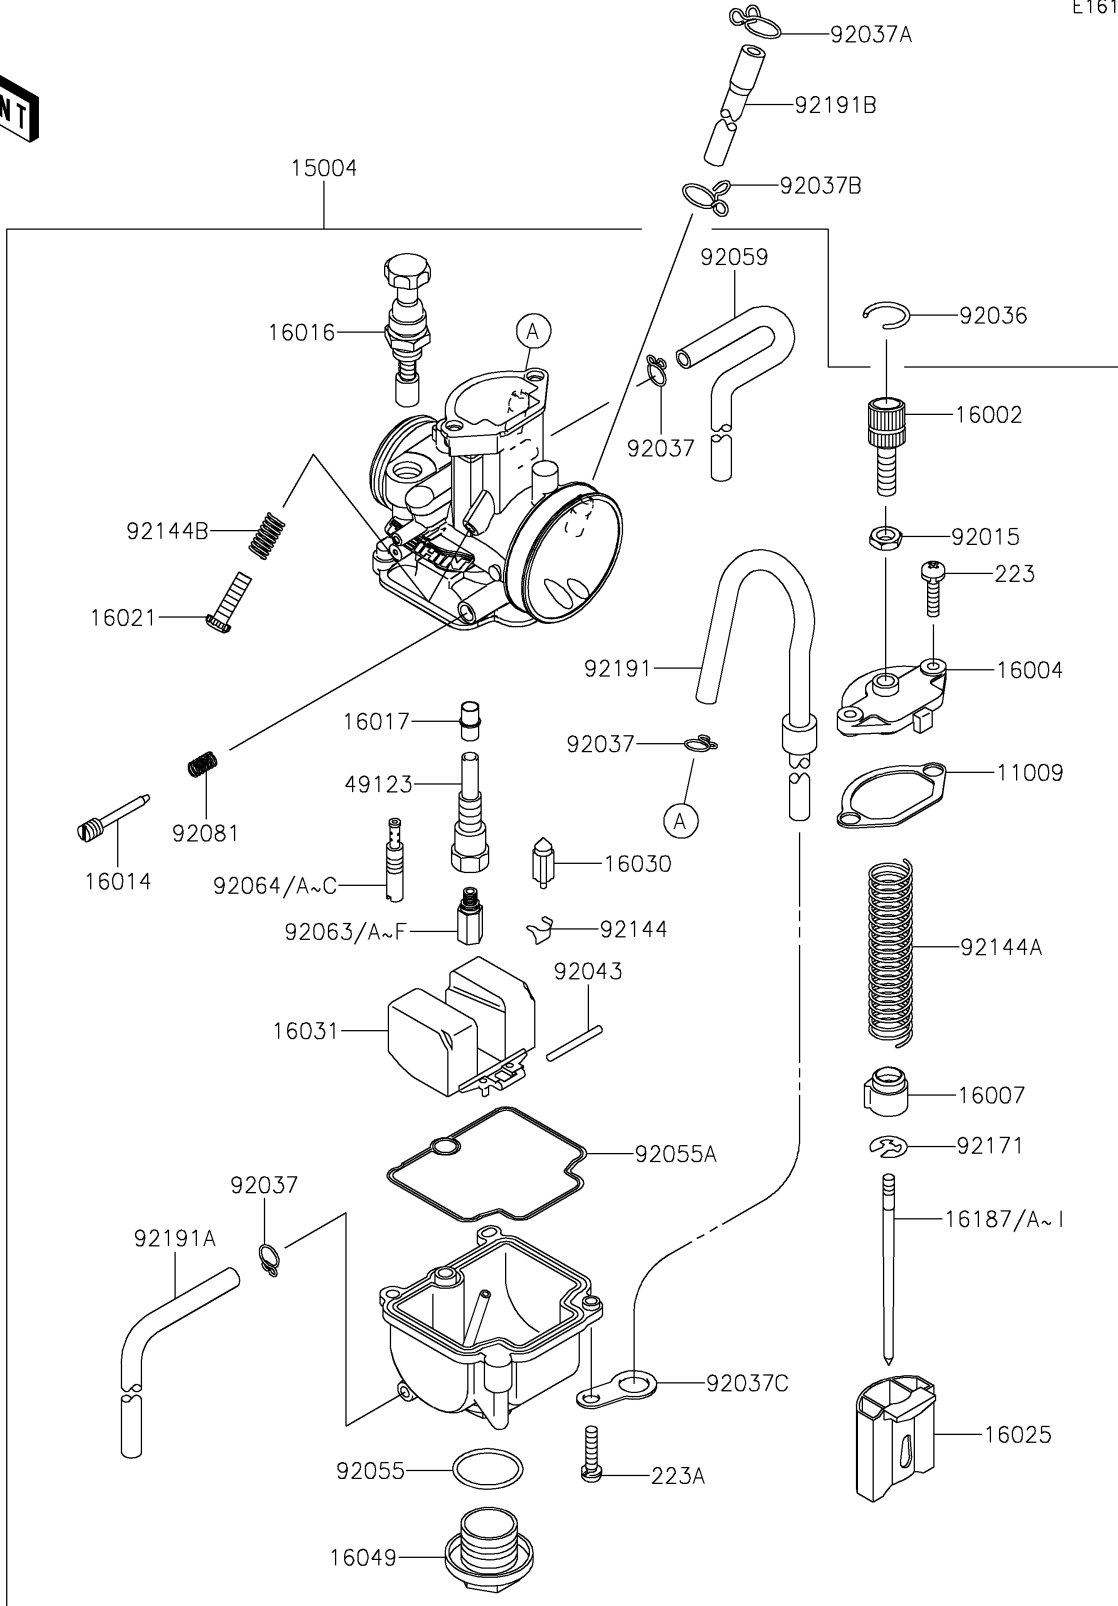

2026 KX™ 85 L

PARTS DIAGRAM

Carburetor

E1611

2026 KX™ 85 L

PARTS LIST

Carburetor

Kawasaki

Let the Good Times Roll®

ITEM NAME

PART NUMBER

QUANTITY
