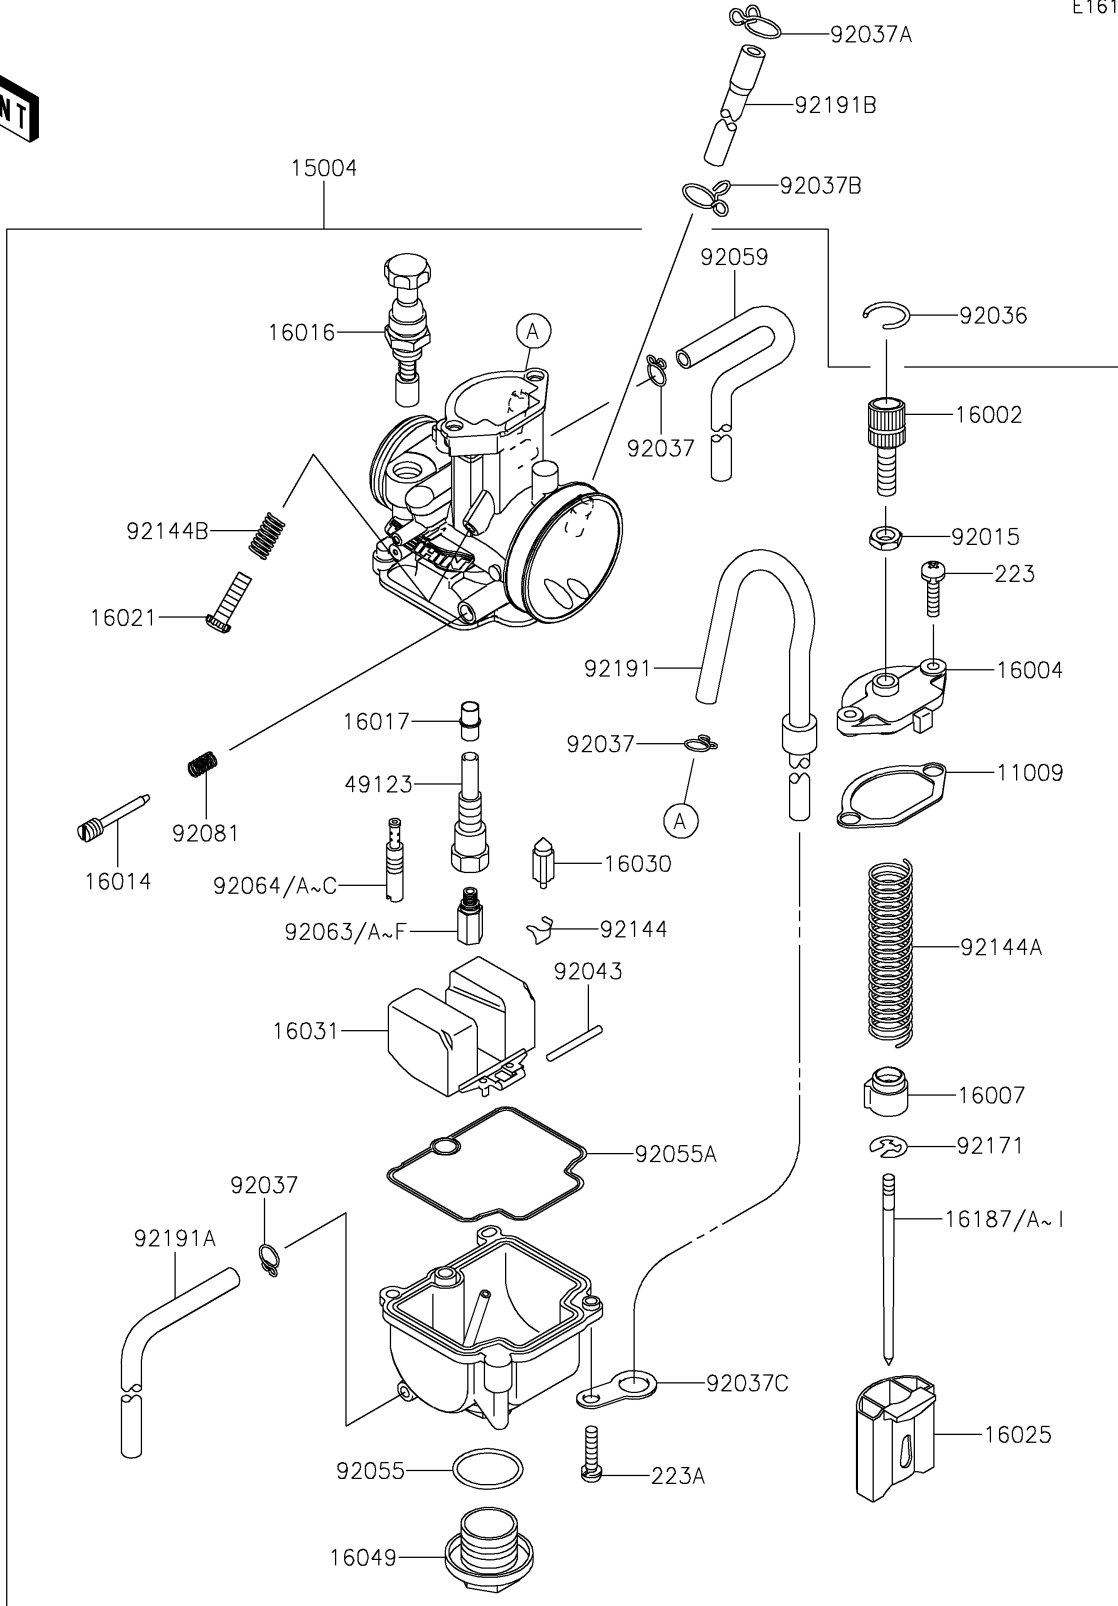

2026 KX™ 85 L

PARTS DIAGRAM

Carburetor

E1611