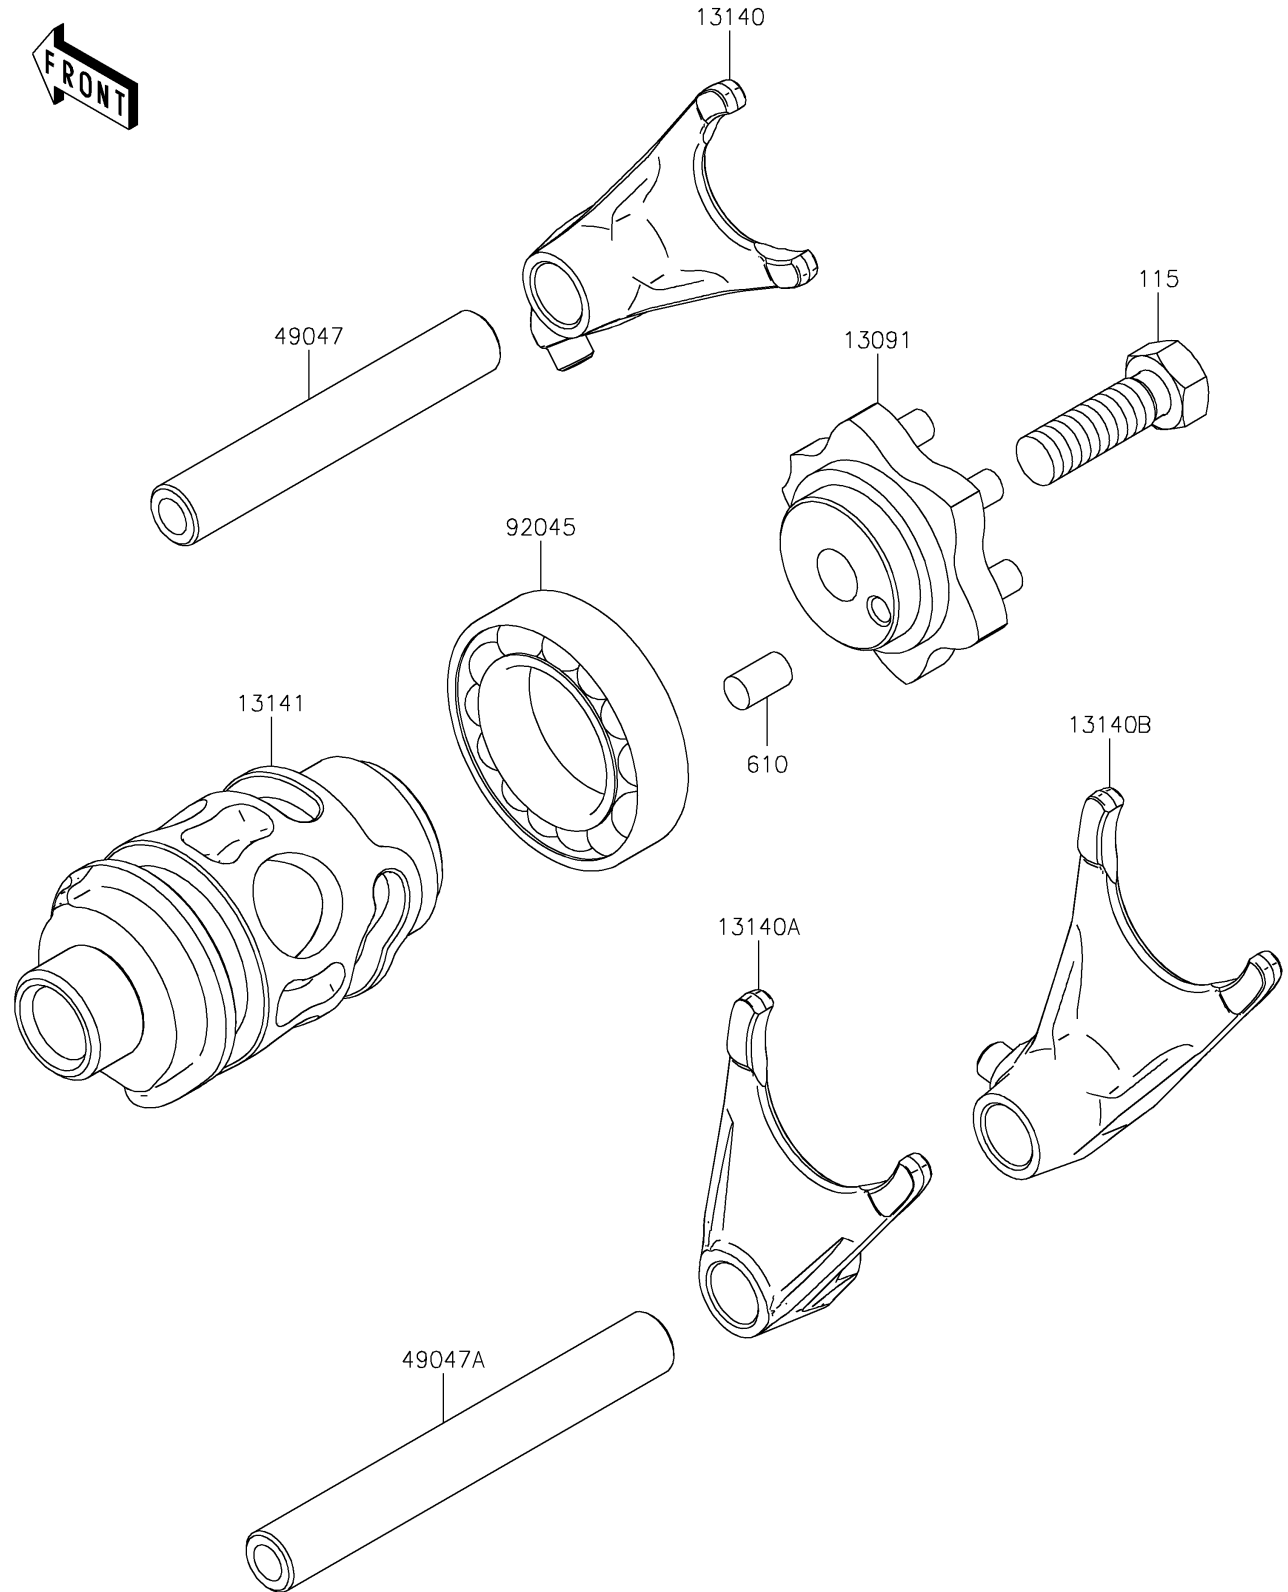

2026 KX™ 85 L

PARTS DIAGRAM

Gear Change Drum/Shift Fork(s)

E1362

2026 KX™ 85 L

PARTS LIST

Gear Change Drum/Shift Fork(s)

| ITEM NAME | PART NUMBER | QUANTITY |
|-------------------------------------|-------------|----------|
| HOLDER,CHANGE DRUM (Ref # 13091) | 13091-1390 | 1 |
| FORK-SHIFT,5TH&6TH (Ref # 13140) | 13140-1302 | 1 |
| FORK-SHIFT,2ND&3RD (Ref # 13140A) | 13140-1303 | 1 |
| FORK-SHIFT,LOW&4TH (Ref # 13140B) | 13140-1304 | 1 |
| DRUM-CHANGE (Ref # 13141) | 13141-1120 | 1 |
| ROD-SHIFT,5.9X10X64.5 (Ref # 49047) | 49047-1063 | 1 |
| ROD-SHIFT,5.9X10X81 (Ref # 49047A) | 49047-1064 | 1 |
| BEARING-BALL,6905Z (Ref # 92045) | 92045-1058 | 1 |
| BOLT-SMALL-UPSET,8X25 (Ref # 115) | 115BA0825 | 1 |
| ROLLER,4X8 (Ref # 610) | 610A0408 | 1 |