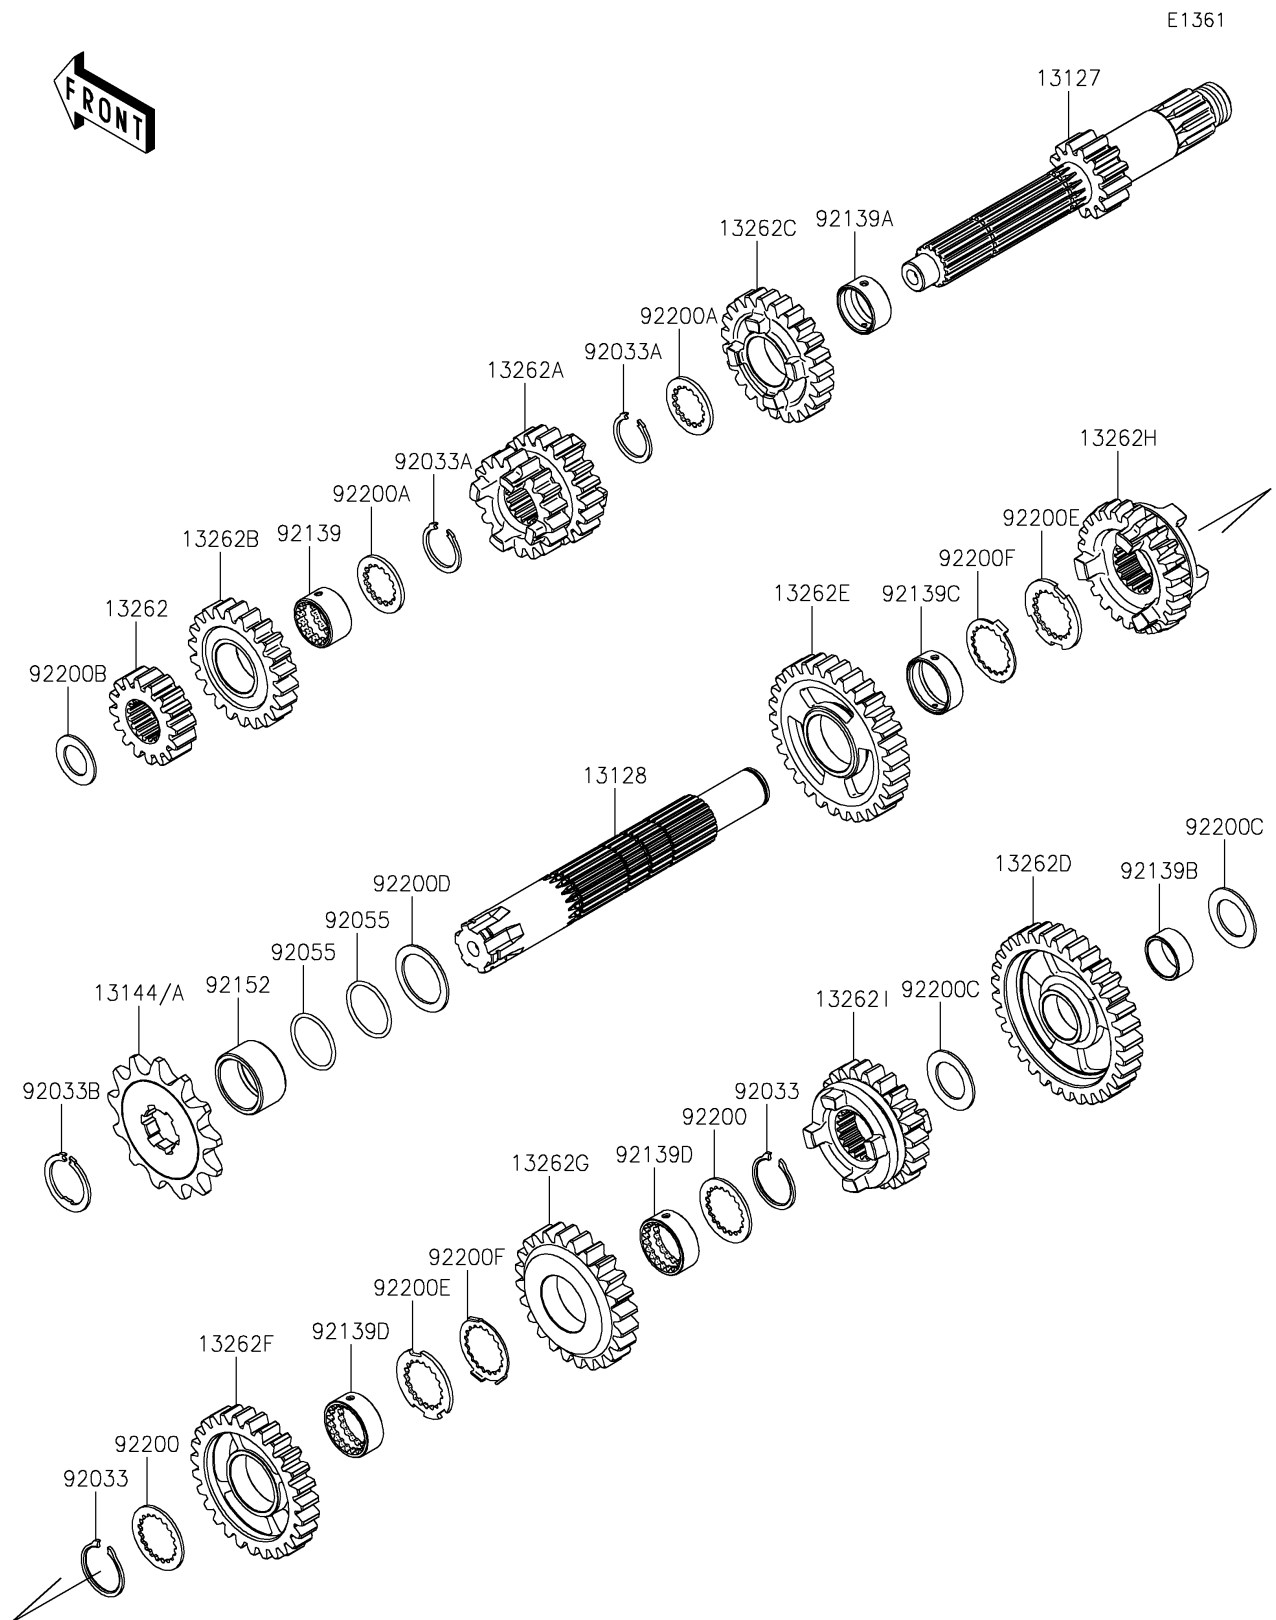

2026 KX™ 85 L

PARTS DIAGRAM

Transmission

2026 KX™ 85 L

PARTS LIST

Transmission

ITEM NAME	PART NUMBER	QUANTITY
SHAFT-TRANSMISSION INPUT,13T (Ref # 13127)	13127-0715	1
SHAFT-TRANSMISSION OUTPUT (Ref # 13128)	13128-0723	1
SPROCKET-OUTPUT,13T (Ref # 13144)	13144-0564	1
SPROCKET-OUTPUT,14T (Ref # 13144A)	13144-1022	1
GEAR,INPUT 2ND,16T (Ref # 13262)	13262-1581	1
GEAR,INPUT 3RD&4TH,18&20T (Ref # 13262A)	13262-1582	1
GEAR,INPUT 5TH,22T (Ref # 13262B)	13262-1583	1
GEAR,INPUT 6TH,23T (Ref # 13262C)	13262-1584	1
GEAR,OUTPUT LOW,33T (Ref # 13262D)	13262-1585	1
GEAR,OUTPUT 2ND,30T (Ref # 13262E)	13262-1586	1
GEAR,OUTPUT 3RD,27T (Ref # 13262F)	13262-1587	1
GEAR,OUTPUT 4TH,25T (Ref # 13262G)	13262-1588	1
GEAR,OUTPUT 5TH,24T (Ref # 13262H)	13262-1589	1
GEAR,OUTPUT 6TH,22T (Ref # 13262I)	13262-1590	1
RING-SNAP (Ref # 92033)	92033-0798	2
RING-SNAP (Ref # 92033A)	92033-0850	2
RING-SNAP,18MM (Ref # 92033B)	92033-1079	1
RING-O,17.5X1.5 (Ref # 92055)	92055-022	2
BUSHING,INPUT 5TH (Ref # 92139)	92139-1145	1
BUSHING,INPUT 6TH (Ref # 92139A)	92139-1146	1
BUSHING,OUTPUT LOW (Ref # 92139B)	92139-1147	1
BUSHING,OUTPUT 2ND (Ref # 92139C)	92139-1148	1
BUSHING,OUTPUT 3RD/4TH (Ref # 92139D)	92139-1149	2
COLLAR,20X25X12.9 (Ref # 92152)	92152-0195	1
WASHER,20X26X1.2 (Ref # 92200)	92200-2224	2
WASHER,17.3X23X1.6 (Ref # 92200A)	92200-2498	2
WASHER,12.2X20X1 (Ref # 92200B)	92200-2499	1
WASHER,15.1X24X1 (Ref # 92200C)	92200-2500	2
WASHER,20.2X27X1 (Ref # 92200D)	92200-2501	1

2026 KX™ 85 L

PARTS LIST

Transmission

ITEM NAME	PART NUMBER	QUANTITY
WASHER,THRUST (Ref # 92200E)	92200-2502	2
WASHER,LOCK (Ref # 92200F)	92200-2503	2