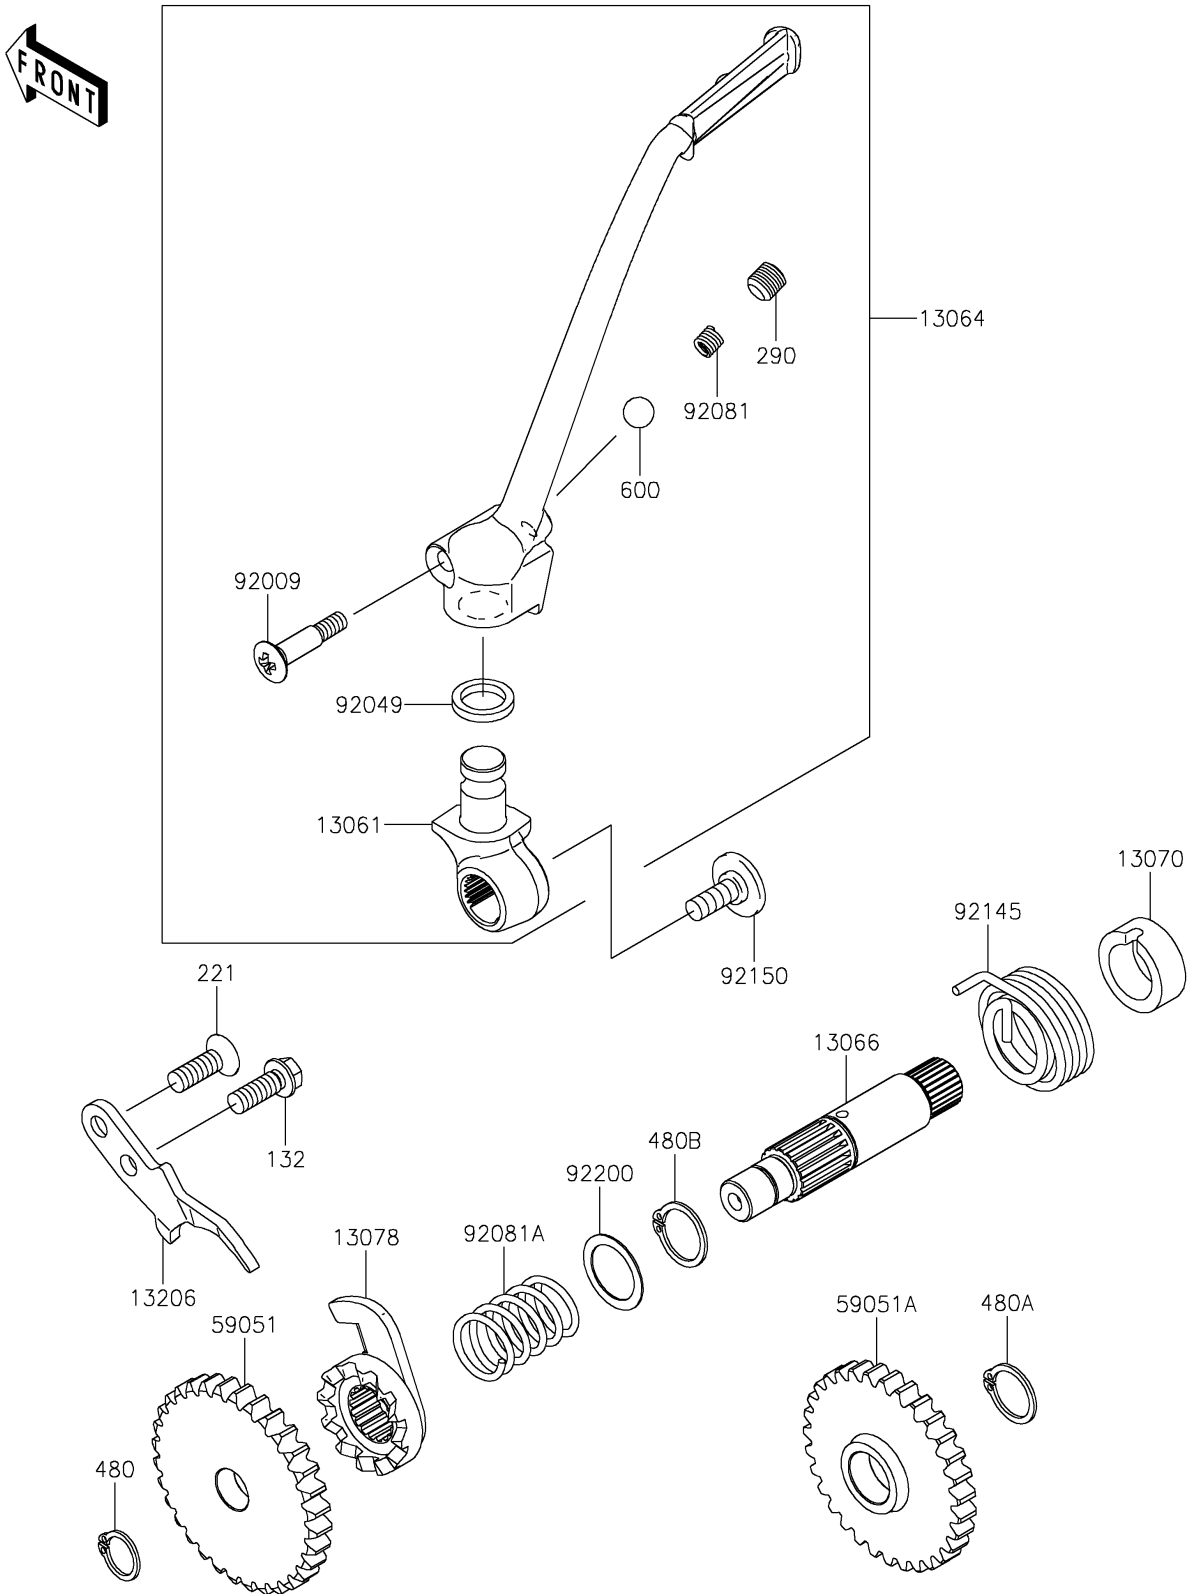

2026 KX™ 85 L

PARTS DIAGRAM

Kickstarter Mechanism

E1340

2026 KX™ 85 L

PARTS LIST

Kickstarter Mechanism

ITEM NAME	PART NUMBER	QUANTITY
BOSS,KICK PEDAL (Ref # 13061)	13061-1712	1
LEVER-ASSY-KICK,PEDAL (Ref # 13064)	13064-0081	1
SHAFT-KICK (Ref # 13066)	13066-1097	1
GUIDE (Ref # 13070)	13070-1314	1
RATCHET (Ref # 13078)	13078-1004	1
GUIDE-KICK (Ref # 13206)	13206-1066	1
GEAR-SPUR,32T (Ref # 59051)	59051-1026	1
GEAR-SPUR,31T,KICK (Ref # 59051A)	59051-1147	1
SCREW,6X27 (Ref # 92009)	92009-1607	1
SEAL-OIL,SR12162.5 (Ref # 92049)	92049-1468	1
SPRING,KICK PEDAL (Ref # 92081)	92081-020	1
SPRING,RATCHET (Ref # 92081A)	92081-122	1
SPRING (Ref # 92145)	92145-1058	1
BOLT,SOCKET,6X16 (Ref # 92150)	92150-1673	1
WASHER,KICKSHAFT (Ref # 92200)	92200-1209	1
BOLT-FLANGED-SMALL,6X16 (Ref # 132)	132BA0616	1
SCREW-CSK-CROS,6X18 (Ref # 221)	221AA0618	1
SCREW-SET-SOCKET,8X8 (Ref # 290)	290CA0808	1
CIRCLIP-TYPE-C,12MM (Ref # 480)	480J1200	1
CIRCLIP-TYPE-C,15MM (Ref # 480A)	480J1500	1
CIRCLIP-TYPE-C,16MM (Ref # 480B)	480J1600	1
BALL-STEEL,1/4 (Ref # 600)	600A0800	1