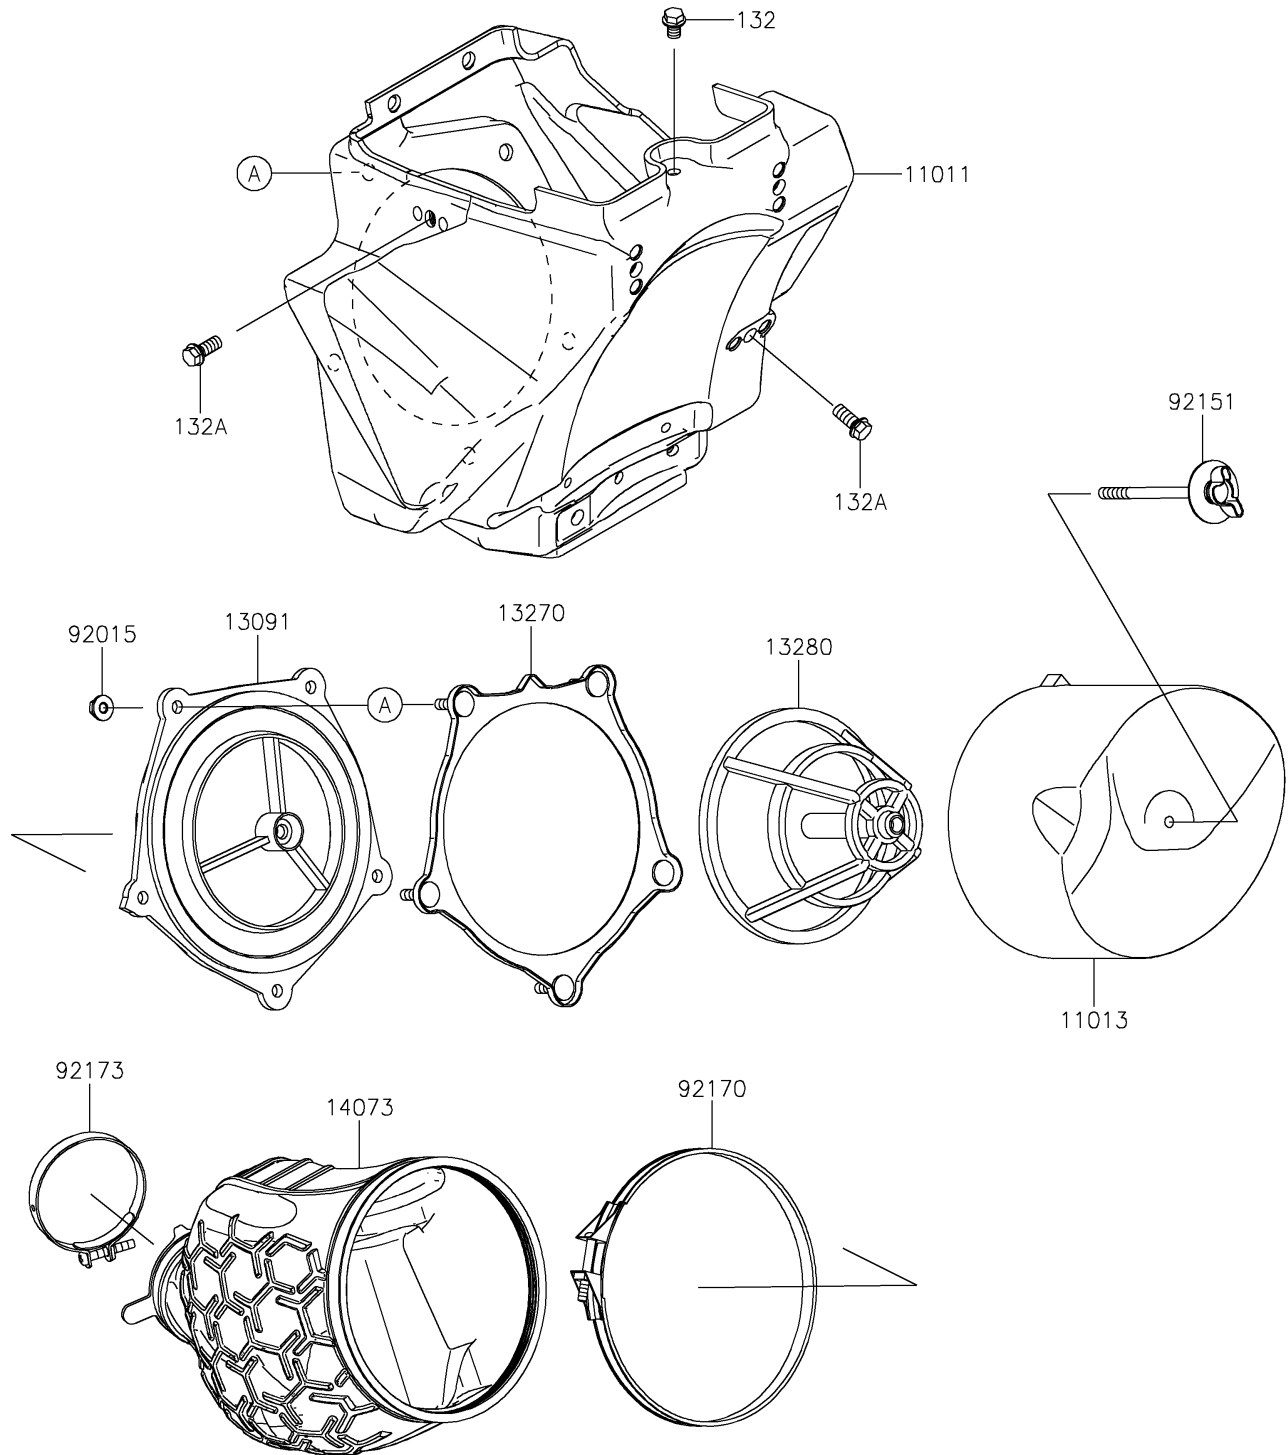

2026 KX™ 85 L

PARTS DIAGRAM

Air Cleaner

E1130

2026 KX™ 85 L

PARTS LIST

Air Cleaner

ITEM NAME	PART NUMBER	QUANTITY
CASE-AIR FILTER (Ref # 11011)	11011-1612	1
ELEMENT-AIR FILTER (Ref # 11013)	11013-0736	1
HOLDER (Ref # 13091)	13091-1697	1
PLATE,AIR FILTER (Ref # 13270)	13270-1905	1
HOLDER,ELEMENT (Ref # 13280)	13280-0768	1
DUCT (Ref # 14073)	14073-2137	1
NUT,FLANGED,5MM (Ref # 92015)	92015-1259	5
BOLT,AIR FILTER (Ref # 92151)	92151-1256	1
CLAMP,126MM (Ref # 92170)	92170-1194	1
CLAMP,55MM (Ref # 92173)	92173-2257	1
BOLT-FLANGED-SMALL,6X8 (Ref # 132)	132BA0608	1
BOLT-FLANGED-SMALL,6X14 (Ref # 132A)	132BA0614	2