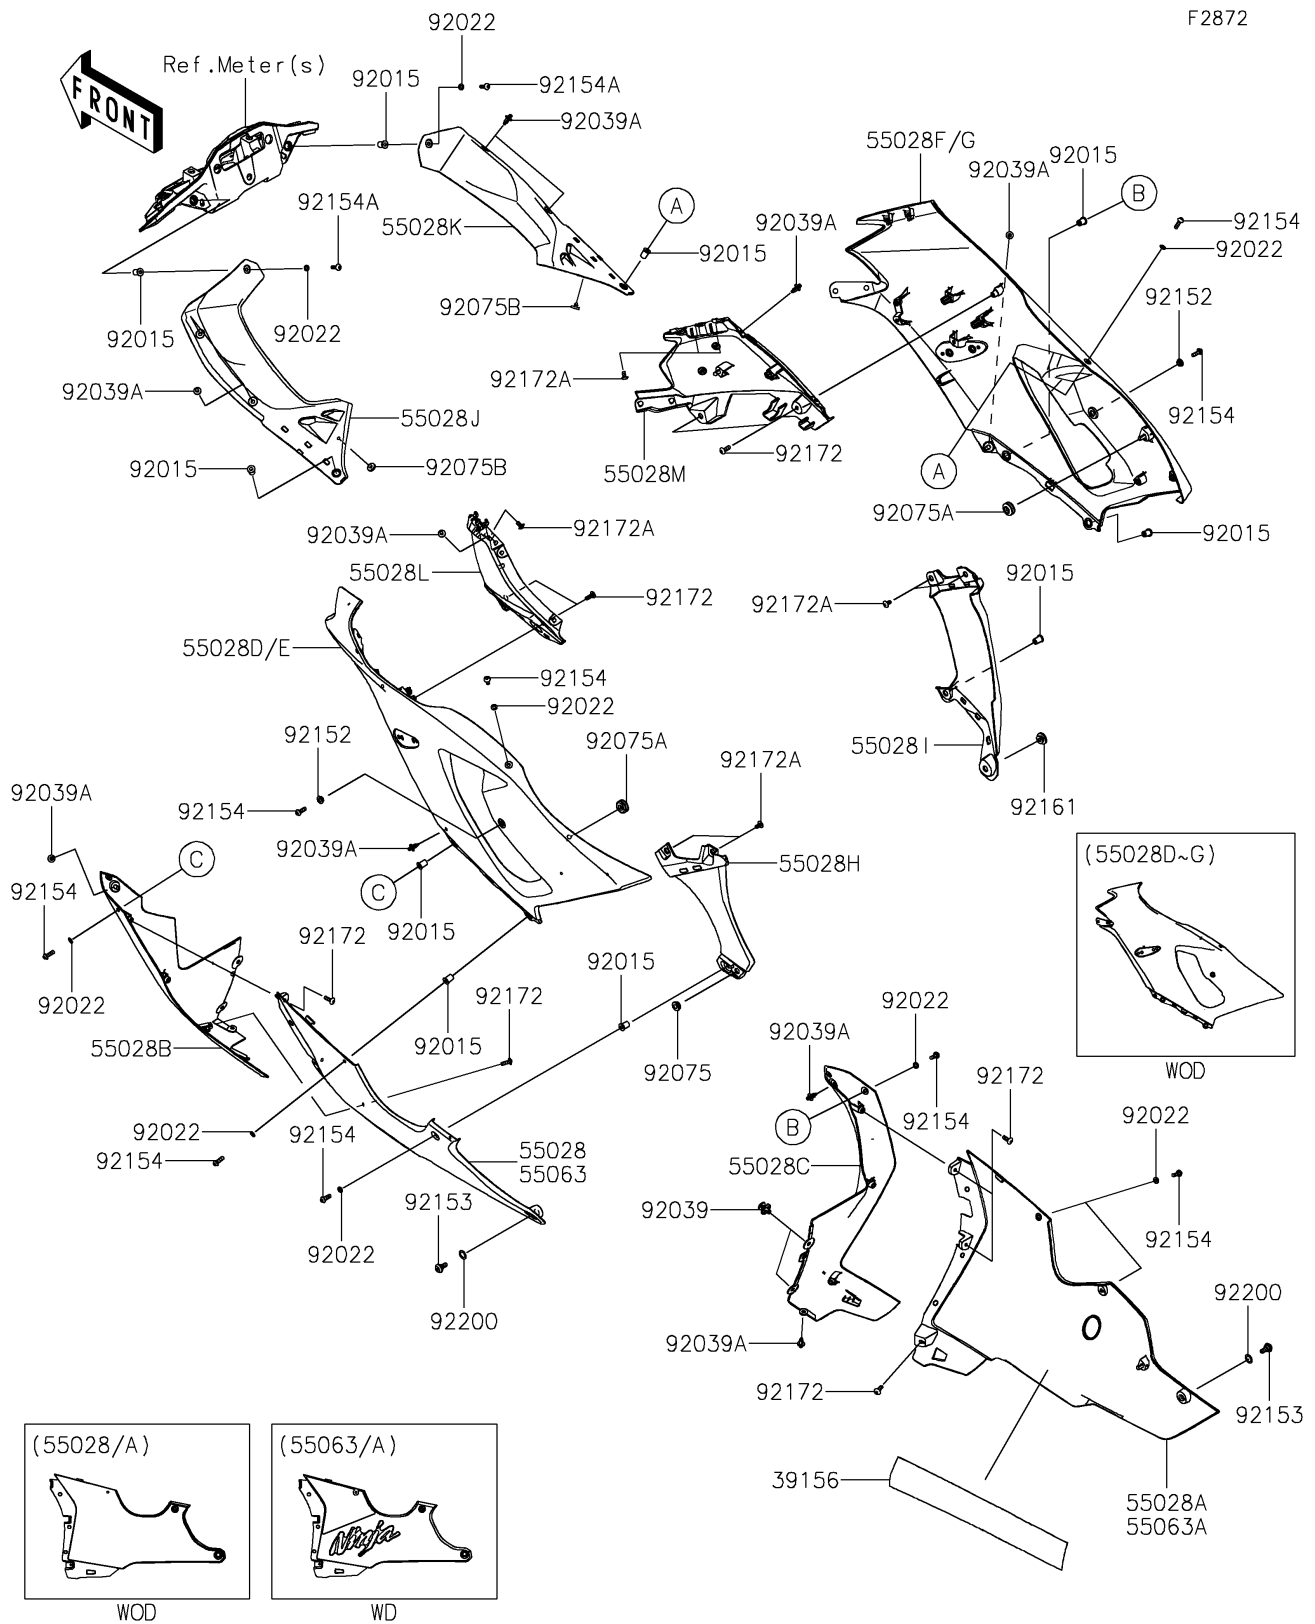

2026 Ninja ZX-10R

PARTS DIAGRAM

Cowling Lower

F2872

2026 Ninja ZX-10R

PARTS LIST

Cowling Lowers

ITEM NAME

PART NUMBER

QUANTITY
