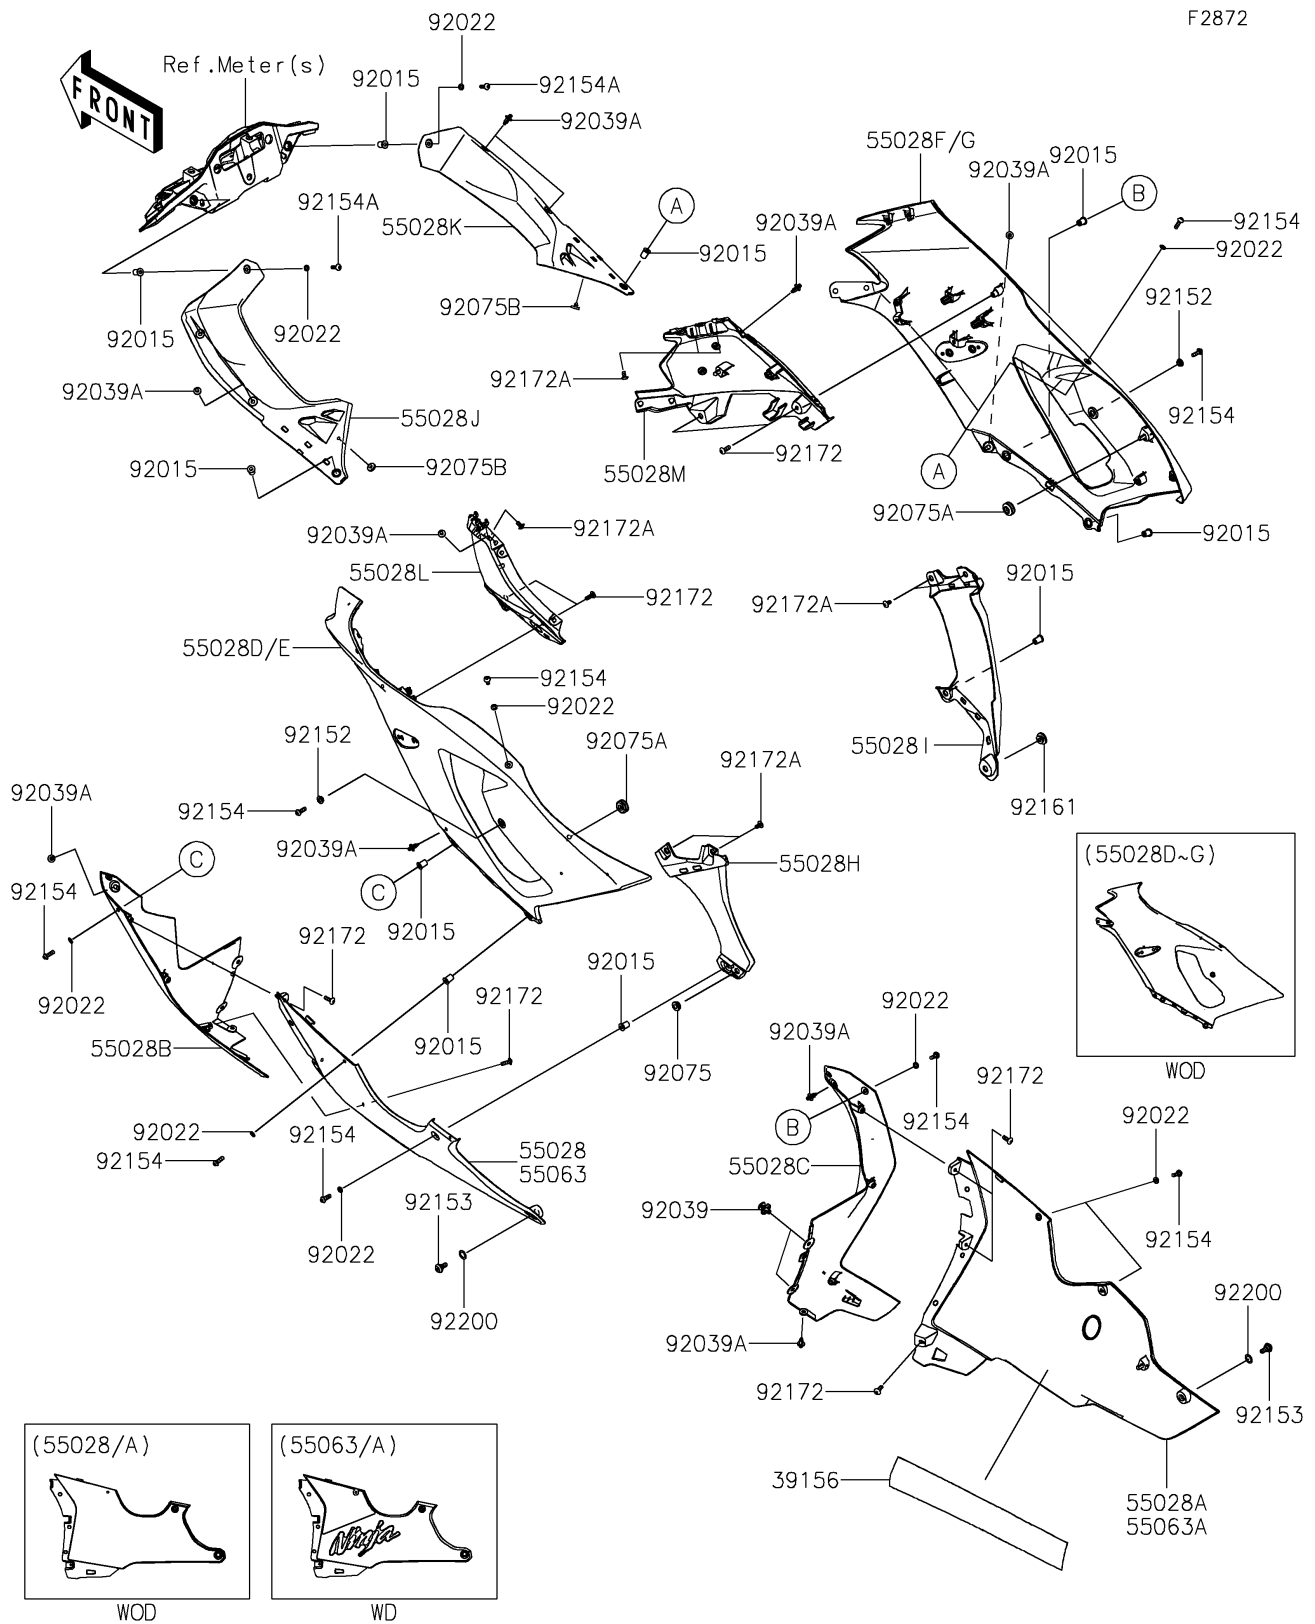

2026 Ninja ZX-10R

PARTS DIAGRAM

Cowling Lower

F2872