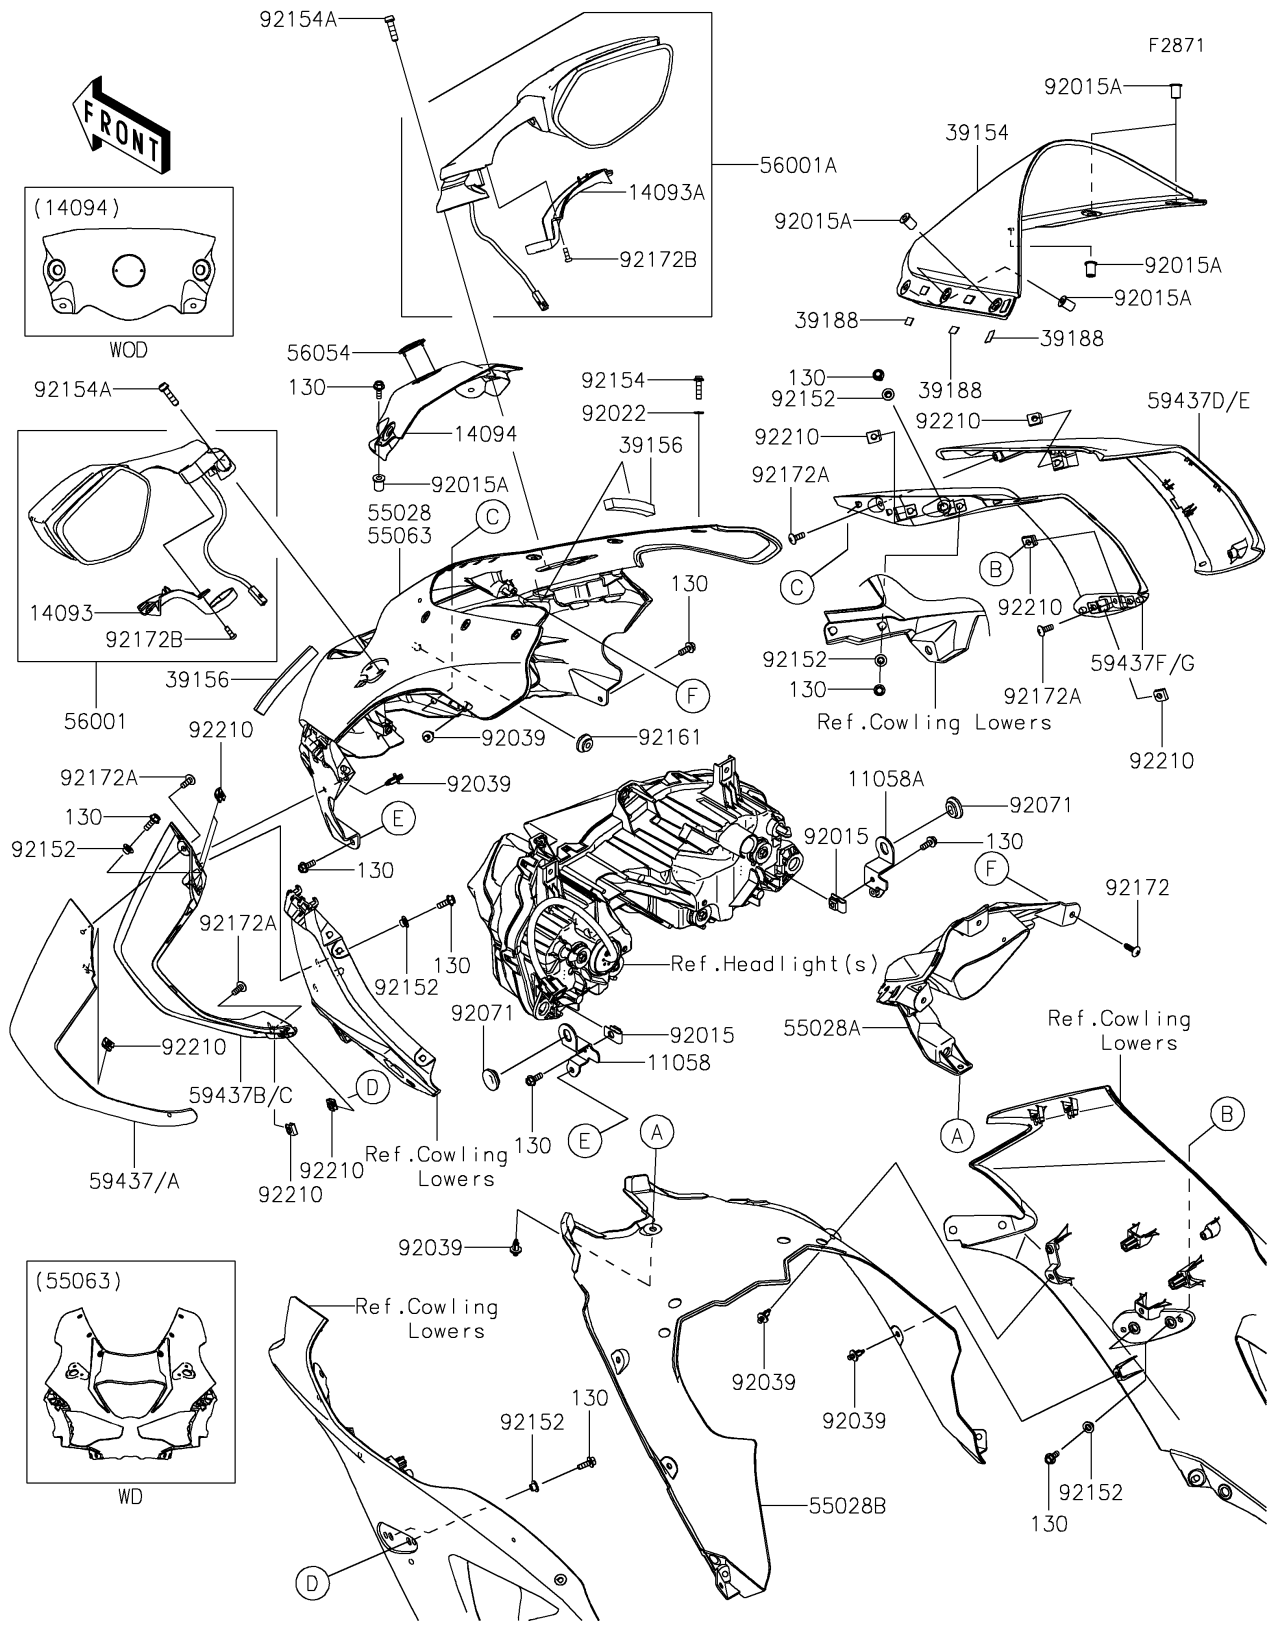

2026 Ninja ZX-10R

PARTS DIAGRAM

Cowling

2026 Ninja ZX-10R

PARTS LIST

Cowling

ITEM NAME	PART NUMBER	QUANTITY
BRACKET,LH (Ref # 11058)	11058-4339	1
BRACKET,RH (Ref # 11058A)	11058-4340	1
COVER,MIRROR,LH (Ref # 14093)	14093-0343	1
COVER,MIRROR,RH (Ref # 14093A)	14093-0344	1
COVER,METER (Ref # 14094)	14094-0498	1
WINDSHIELD (Ref # 39154)	39154-0462	1
PAD,10X10X90 (Ref # 39156)	39156-2721	2
TAPE (Ref # 39188)	39188-0022	6
COWLING,UPP,M.M.G.GRAY (Ref # 55028)	55028-0933-68P	1
COWLING,RAM AIR,EBONY (Ref # 55028A)	55028-0934-H8	1
COWLING,FR,INNER (Ref # 55028B)	55028-0939	1
COWLING,UPP,L.GREEN (Ref # 55063)	55063-5413-777	1
MIRROR-ASSY,LH (Ref # 56001)	56001-0425	1
MIRROR-ASSY,RH (Ref # 56001A)	56001-0426	1
MARK,UPP COWL.,RIVER (Ref # 56054)	56054-2900	1
STABILIZER,WING,OUT,LH,M.S.BLK (Ref # 59437)	59437-0041-660	1
STABILIZER,WING,OUT,LH,BLUE (Ref # 59437A)	59437-0041-DB	1
STABILIZER,WING,IN,LH,M.S.BLK (Ref # 59437B)	59437-0042-660	1
STABILIZER,WING,IN,LH,BLUE (Ref # 59437C)	59437-0042-DB	1
STABILIZER,WING,OUT,RH,M.S.BLK (Ref # 59437D)	59437-0043-660	1
STABILIZER,WING,OUT,RH,BLUE (Ref # 59437E)	59437-0043-DB	1
STABILIZER,WING,IN,RH,M.S.BLK (Ref # 59437F)	59437-0044-660	1
STABILIZER,WING,IN,RH,BLUE (Ref # 59437G)	59437-0044-DB	1
NUT,5MM (Ref # 92015)	92015-1710	2
NUT,WELL,5MM (Ref # 92015A)	92015-1757	8
WASHER,5.1X10X1.0 (Ref # 92022)	92022-1977	6
RIVET (Ref # 92039)	92039-0068	9
GROMMET,20X24X7.5 (Ref # 92071)	92071-0766	2
COLLAR,5.3X7.3X5.3 (Ref # 92152)	92152-2190	10

2026 Ninja ZX-10R

PARTS LIST

Cowling

ITEM NAME	PART NUMBER	QUANTITY
BOLT,SOCKET,5X20 (Ref # 92154)	92154-0210	6
BOLT,SOCKET,6X22 (Ref # 92154A)	92154-1724	4
DAMPER (Ref # 92161)	92161-1531	2
SCREW,TAPPING,5X16 (Ref # 92172)	92172-0238	4
SCREW,TAPPING,5X14 (Ref # 92172A)	92172-0265	4
SCREW-PAN-CROS,4X10 (Ref # 92172B)	92172-0871	2
NUT (Ref # 92210)	92210-0571	10
BOLT-FLANGED,5X14 (Ref # 130)	130BA0514	16