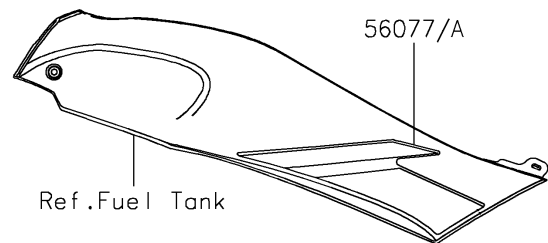

2026 NINJA® ZX™-10R

PARTS DIAGRAM

Decals(Gray)

F2861A

2026 NINJA® ZX™-10R

PARTS LIST

Decals(Gray)

ITEM NAME	PART NUMBER	QUANTITY
MARK,UPP HOLDER,RIVER (Ref # 56054)	56054-1628	1
MARK,FUEL TANK,KAWASAKI (Ref # 56054A)	56054-2424	2
MARK,LWR COWL.,NINJA (Ref # 56054B)	56054-7080	2
PATTERN,TANK COVER,LH (Ref # 56077)	56077-7216	1
PATTERN,TANK COVER,RH (Ref # 56077A)	56077-7217	1
PATTERN,SIDE COWL.,LH (Ref # 56077B)	56077-7218	1
PATTERN,SIDE COWL.,RH (Ref # 56077C)	56077-7219	1
PATTERN,LWR COWL.,LH (Ref # 56077D)	56077-7220	1
PATTERN,LWR COWL.,RH (Ref # 56077E)	56077-7221	1
PATTERN,TAIL COVER,LH (Ref # 56077F)	56077-7222	1
PATTERN,TAIL COVER,RH (Ref # 56077G)	56077-7223	1