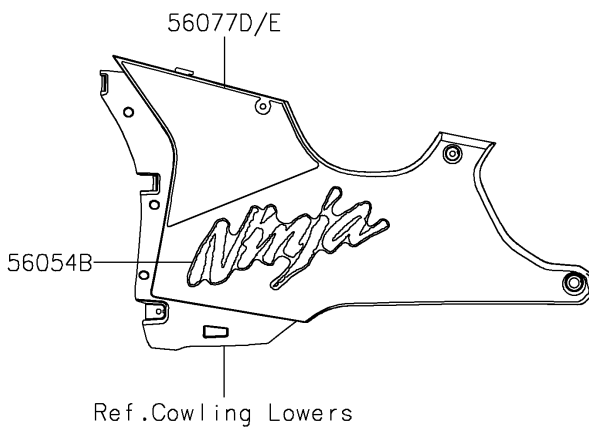

2026 NINJA® ZX™-10R

PARTS DIAGRAM

Decals(Gray)

F2861A

2026 NINJA® ZX™-10R

PARTS LIST

Decals(Gray)

ITEM NAME	PART NUMBER	QUANTITY
MARK,UPP HOLDER,RIVER (Ref # 56054)	56054-1628	1
MARK,FUEL TANK,KAWASAKI (Ref # 56054A)	56054-2424	2
MARK,LWR COWL.,NINJA (Ref # 56054B)	56054-7080	2
PATTERN,TANK COVER,LH (Ref # 56077)	56077-7216	1
PATTERN,TANK COVER,RH (Ref # 56077A)	56077-7217	1
PATTERN,SIDE COWL.,LH (Ref # 56077B)	56077-7218	1
PATTERN,SIDE COWL.,RH (Ref # 56077C)	56077-7219	1
PATTERN,LWR COWL.,LH (Ref # 56077D)	56077-7220	1
PATTERN,LWR COWL.,RH (Ref # 56077E)	56077-7221	1
PATTERN,TAIL COVER,LH (Ref # 56077F)	56077-7222	1
PATTERN,TAIL COVER,RH (Ref # 56077G)	56077-7223	1