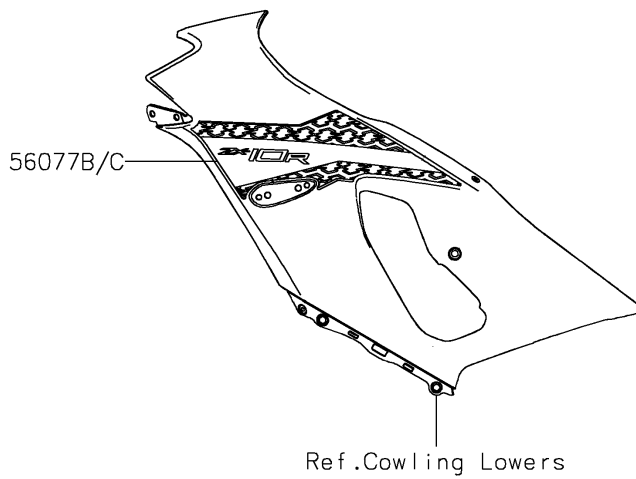

2026 NINJA® ZX™-10R

PARTS DIAGRAM

Decals(Gray)

F2861A

2026 NINJA® ZX™-10R

PARTS LIST

Decals(Gray)

ITEM NAME	PART NUMBER	QUANTITY
MARK,UPP HOLDER,RIVER (Ref # 56054)	56054-1628	1
MARK,FUEL TANK,KAWASAKI (Ref # 56054A)	56054-2424	2
MARK,LWR COWL.,NINJA (Ref # 56054B)	56054-7080	2
PATTERN,TANK COVER,LH (Ref # 56077)	56077-7216	1
PATTERN,TANK COVER,RH (Ref # 56077A)	56077-7217	1
PATTERN,SIDE COWL.,LH (Ref # 56077B)	56077-7218	1
PATTERN,SIDE COWL.,RH (Ref # 56077C)	56077-7219	1
PATTERN,LWR COWL.,LH (Ref # 56077D)	56077-7220	1
PATTERN,LWR COWL.,RH (Ref # 56077E)	56077-7221	1
PATTERN,TAIL COVER,LH (Ref # 56077F)	56077-7222	1
PATTERN,TAIL COVER,RH (Ref # 56077G)	56077-7223	1