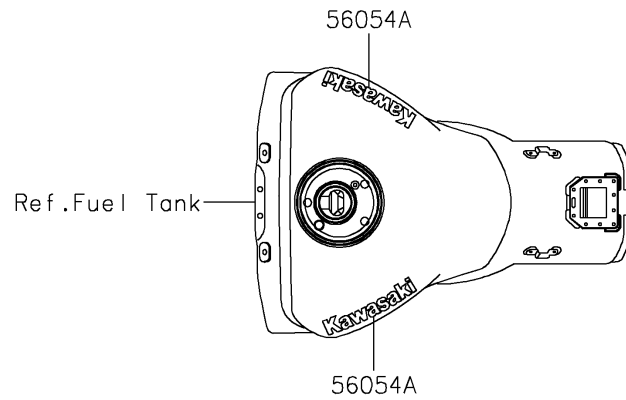

2026 NINJA® ZX™-10R

PARTS DIAGRAM

Decals(Gray)

F2861A

2026 NINJA® ZX™-10R

PARTS LIST

Decals(Gray)

ITEM NAME	PART NUMBER	QUANTITY
MARK,UPP HOLDER,RIVER (Ref # 56054)	56054-1628	1
MARK,FUEL TANK,KAWASAKI (Ref # 56054A)	56054-2424	2
MARK,LWR COWL.,NINJA (Ref # 56054B)	56054-7080	2
PATTERN,TANK COVER,LH (Ref # 56077)	56077-7216	1
PATTERN,TANK COVER,RH (Ref # 56077A)	56077-7217	1
PATTERN,SIDE COWL.,LH (Ref # 56077B)	56077-7218	1
PATTERN,SIDE COWL.,RH (Ref # 56077C)	56077-7219	1
PATTERN,LWR COWL.,LH (Ref # 56077D)	56077-7220	1
PATTERN,LWR COWL.,RH (Ref # 56077E)	56077-7221	1
PATTERN,TAIL COVER,LH (Ref # 56077F)	56077-7222	1
PATTERN,TAIL COVER,RH (Ref # 56077G)	56077-7223	1