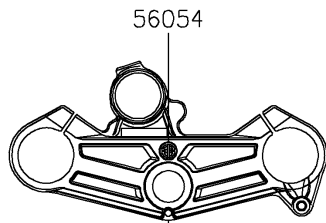

2026 NINJA® ZX™-10R

PARTS DIAGRAM

Decals(Gray)

F2861A

2026 NINJA® ZX™-10R

PARTS LIST

Decals(Gray)

ITEM NAME	PART NUMBER	QUANTITY
MARK,UPP HOLDER,RIVER (Ref # 56054)	56054-1628	1
MARK,FUEL TANK,KAWASAKI (Ref # 56054A)	56054-2424	2
MARK,LWR COWL.,NINJA (Ref # 56054B)	56054-7080	2
PATTERN,TANK COVER,LH (Ref # 56077)	56077-7216	1
PATTERN,TANK COVER,RH (Ref # 56077A)	56077-7217	1
PATTERN,SIDE COWL.,LH (Ref # 56077B)	56077-7218	1
PATTERN,SIDE COWL.,RH (Ref # 56077C)	56077-7219	1
PATTERN,LWR COWL.,LH (Ref # 56077D)	56077-7220	1
PATTERN,LWR COWL.,RH (Ref # 56077E)	56077-7221	1
PATTERN,TAIL COVER,LH (Ref # 56077F)	56077-7222	1
PATTERN,TAIL COVER,RH (Ref # 56077G)	56077-7223	1