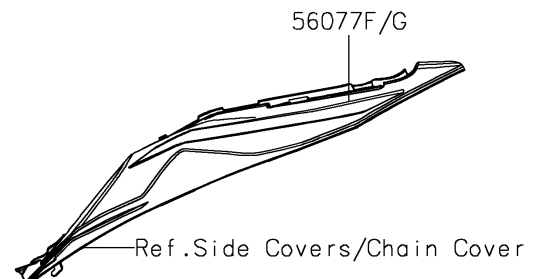

2026 NINJA® ZX™-10R

PARTS DIAGRAM

Decals(Gray)

F2861A

2026 NINJA® ZX™-10R

PARTS LIST

Decals(Gray)

ITEM NAME	PART NUMBER	QUANTITY
MARK,UPP HOLDER,RIVER (Ref # 56054)	56054-1628	1
MARK,FUEL TANK,KAWASAKI (Ref # 56054A)	56054-2424	2
MARK,LWR COWL.,NINJA (Ref # 56054B)	56054-7080	2
PATTERN,TANK COVER,LH (Ref # 56077)	56077-7216	1
PATTERN,TANK COVER,RH (Ref # 56077A)	56077-7217	1
PATTERN,SIDE COWL.,LH (Ref # 56077B)	56077-7218	1
PATTERN,SIDE COWL.,RH (Ref # 56077C)	56077-7219	1
PATTERN,LWR COWL.,LH (Ref # 56077D)	56077-7220	1
PATTERN,LWR COWL.,RH (Ref # 56077E)	56077-7221	1
PATTERN,TAIL COVER,LH (Ref # 56077F)	56077-7222	1
PATTERN,TAIL COVER,RH (Ref # 56077G)	56077-7223	1