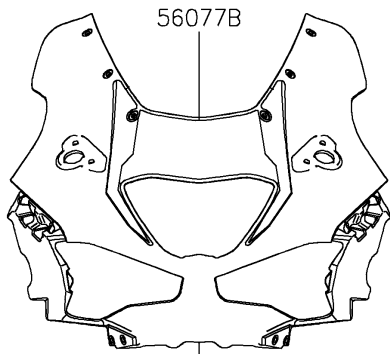

2026 Ninja ZX-10R

PARTS DIAGRAM

Decals(Green)

F2861

Ref. Cowling

Ref. Front Fork

Ref. Fuel Tank

56054A

Ref. Cowling Lowers

Ref. Fuel Tank

Ref. Cowling Lowers

Ref. Side Covers
/Chain Cover

2026 Ninja ZX-10R

PARTS LIST

Decals(Green)

ITEM NAME	PART NUMBER	QUANTITY
MARK,UPP HOLDER,RIVER (Ref # 56054)	56054-1628	1
MARK,FUEL TANK,KAWASAKI (Ref # 56054A)	56054-2315	2
MARK,SIDE COWL.,ZX-10R (Ref # 56054B)	56054-7082	2
MARK,LWR COWL.,NINJA (Ref # 56054C)	56054-7083	2
PATTERN,TANK COVER,LH (Ref # 56077)	56077-7230	1
PATTERN,TANK COVER,RH (Ref # 56077A)	56077-7231	1
PATTERN,UPP COWLING (Ref # 56077B)	56077-7232	1
PATTERN,SIDE COWL.,LH (Ref # 56077C)	56077-7233	1
PATTERN,SIDE COWL.,RH (Ref # 56077D)	56077-7234	1
PATTERN,TAIL COVER,LH (Ref # 56077E)	56077-7235	1
PATTERN,TAIL COVER,RH (Ref # 56077F)	56077-7236	1