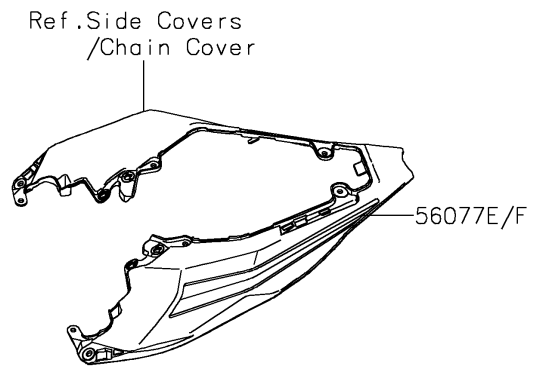

2026 Ninja ZX-10R

PARTS DIAGRAM

Decals(Green)

F2861

Ref. Cowling

Ref. Front Fork

Ref. Fuel Tank

56054A

Ref. Cowling Lowers

Ref. Fuel Tank

Ref. Cowling Lowers

Ref. Side Covers
/Chain Cover

2026 Ninja ZX-10R

PARTS LIST

Decals(Green)

ITEM NAME	PART NUMBER	QUANTITY
MARK,UPP HOLDER,RIVER (Ref # 56054)	56054-1628	1
MARK,FUEL TANK,KAWASAKI (Ref # 56054A)	56054-2315	2
MARK,SIDE COWL.,ZX-10R (Ref # 56054B)	56054-7082	2
MARK,LWR COWL.,NINJA (Ref # 56054C)	56054-7083	2
PATTERN,TANK COVER,LH (Ref # 56077)	56077-7230	1
PATTERN,TANK COVER,RH (Ref # 56077A)	56077-7231	1
PATTERN,UPP COWLING (Ref # 56077B)	56077-7232	1
PATTERN,SIDE COWL.,LH (Ref # 56077C)	56077-7233	1
PATTERN,SIDE COWL.,RH (Ref # 56077D)	56077-7234	1
PATTERN,TAIL COVER,LH (Ref # 56077E)	56077-7235	1
PATTERN,TAIL COVER,RH (Ref # 56077F)	56077-7236	1