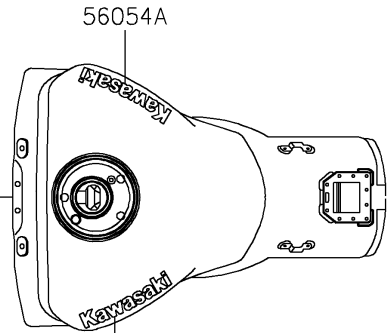

2026 Ninja ZX-10R

PARTS DIAGRAM

Decals(Green)

F2861

Ref. Cowling

Ref. Front Fork

Ref. Fuel Tank

56054A

Ref. Cowling Lowers

Ref. Fuel Tank

Ref. Cowling Lowers

Ref. Side Covers
/Chain Cover

2026 Ninja ZX-10R

PARTS LIST

Decals(Green)

ITEM NAME	PART NUMBER	QUANTITY
MARK,UPP HOLDER,RIVER (Ref # 56054)	56054-1628	1
MARK,FUEL TANK,KAWASAKI (Ref # 56054A)	56054-2315	2
MARK,SIDE COWL.,ZX-10R (Ref # 56054B)	56054-7082	2
MARK,LWR COWL.,NINJA (Ref # 56054C)	56054-7083	2
PATTERN,TANK COVER,LH (Ref # 56077)	56077-7230	1
PATTERN,TANK COVER,RH (Ref # 56077A)	56077-7231	1
PATTERN,UPP COWLING (Ref # 56077B)	56077-7232	1
PATTERN,SIDE COWL.,LH (Ref # 56077C)	56077-7233	1
PATTERN,SIDE COWL.,RH (Ref # 56077D)	56077-7234	1
PATTERN,TAIL COVER,LH (Ref # 56077E)	56077-7235	1
PATTERN,TAIL COVER,RH (Ref # 56077F)	56077-7236	1