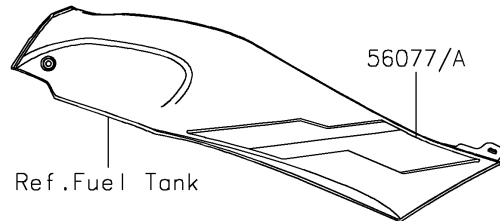

2026 Ninja ZX-10R

PARTS DIAGRAM

Decals(Green)

F2861

Ref. Cowling

Ref. Front Fork

Ref. Fuel Tank

56054A

Ref. Cowling Lowers

Ref. Fuel Tank

Ref. Cowling Lowers

Ref. Side Covers
/Chain Cover

2026 Ninja ZX-10R

PARTS LIST

Decals(Green)

ITEM NAME	PART NUMBER	QUANTITY
MARK,UPP HOLDER,RIVER (Ref # 56054)	56054-1628	1
MARK,FUEL TANK,KAWASAKI (Ref # 56054A)	56054-2315	2
MARK,SIDE COWL.,ZX-10R (Ref # 56054B)	56054-7082	2
MARK,LWR COWL.,NINJA (Ref # 56054C)	56054-7083	2
PATTERN,TANK COVER,LH (Ref # 56077)	56077-7230	1
PATTERN,TANK COVER,RH (Ref # 56077A)	56077-7231	1
PATTERN,UPP COWLING (Ref # 56077B)	56077-7232	1
PATTERN,SIDE COWL.,LH (Ref # 56077C)	56077-7233	1
PATTERN,SIDE COWL.,RH (Ref # 56077D)	56077-7234	1
PATTERN,TAIL COVER,LH (Ref # 56077E)	56077-7235	1
PATTERN,TAIL COVER,RH (Ref # 56077F)	56077-7236	1