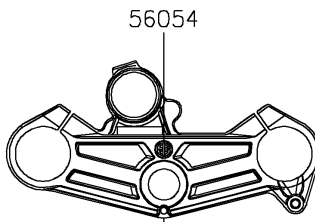

2026 Ninja ZX-10R

PARTS DIAGRAM

Decals(Green)

F2861

Ref. Cowling

Ref. Front Fork

Ref. Fuel Tank

56054A

Ref. Cowling Lowers

Ref. Fuel Tank

Ref. Cowling Lowers

Ref. Side Covers
/Chain Cover

2026 Ninja ZX-10R

PARTS LIST

Decals(Green)

ITEM NAME	PART NUMBER	QUANTITY
MARK,UPP HOLDER,RIVER (Ref # 56054)	56054-1628	1
MARK,FUEL TANK,KAWASAKI (Ref # 56054A)	56054-2315	2
MARK,SIDE COWL.,ZX-10R (Ref # 56054B)	56054-7082	2
MARK,LWR COWL.,NINJA (Ref # 56054C)	56054-7083	2
PATTERN,TANK COVER,LH (Ref # 56077)	56077-7230	1
PATTERN,TANK COVER,RH (Ref # 56077A)	56077-7231	1
PATTERN,UPP COWLING (Ref # 56077B)	56077-7232	1
PATTERN,SIDE COWL.,LH (Ref # 56077C)	56077-7233	1
PATTERN,SIDE COWL.,RH (Ref # 56077D)	56077-7234	1
PATTERN,TAIL COVER,LH (Ref # 56077E)	56077-7235	1
PATTERN,TAIL COVER,RH (Ref # 56077F)	56077-7236	1