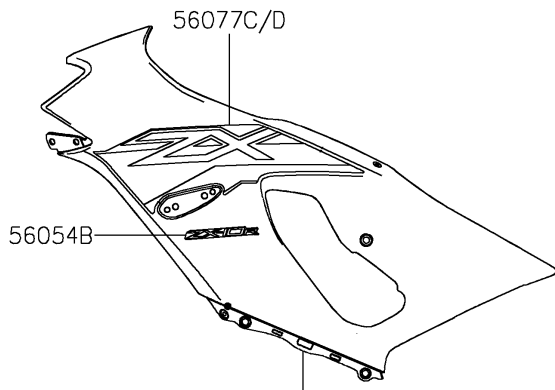

2026 Ninja ZX-10R

PARTS DIAGRAM

Decals(Green)

F2861

Ref. Cowling

Ref. Front Fork

Ref. Fuel Tank

56054A

Ref. Cowling Lowers

Ref. Fuel Tank

Ref. Cowling Lowers

Ref. Side Covers
/Chain Cover

2026 Ninja ZX-10R

PARTS LIST

Decals(Green)

ITEM NAME	PART NUMBER	QUANTITY
MARK,UPP HOLDER,RIVER (Ref # 56054)	56054-1628	1
MARK,FUEL TANK,KAWASAKI (Ref # 56054A)	56054-2315	2
MARK,SIDE COWL.,ZX-10R (Ref # 56054B)	56054-7082	2
MARK,LWR COWL.,NINJA (Ref # 56054C)	56054-7083	2
PATTERN,TANK COVER,LH (Ref # 56077)	56077-7230	1
PATTERN,TANK COVER,RH (Ref # 56077A)	56077-7231	1
PATTERN,UPP COWLING (Ref # 56077B)	56077-7232	1
PATTERN,SIDE COWL.,LH (Ref # 56077C)	56077-7233	1
PATTERN,SIDE COWL.,RH (Ref # 56077D)	56077-7234	1
PATTERN,TAIL COVER,LH (Ref # 56077E)	56077-7235	1
PATTERN,TAIL COVER,RH (Ref # 56077F)	56077-7236	1