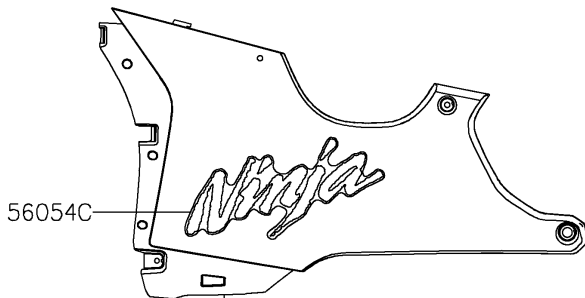

2026 Ninja ZX-10R

PARTS DIAGRAM

Decals(Green)

F2861

Ref. Cowling

Ref. Front Fork

Ref. Fuel Tank

56054A

Ref. Cowling Lowers

Ref. Fuel Tank

Ref. Cowling Lowers

Ref. Side Covers
/Chain Cover

2026 Ninja ZX-10R

PARTS LIST

Decals(Green)

ITEM NAME	PART NUMBER	QUANTITY
MARK,UPP HOLDER,RIVER (Ref # 56054)	56054-1628	1
MARK,FUEL TANK,KAWASAKI (Ref # 56054A)	56054-2315	2
MARK,SIDE COWL.,ZX-10R (Ref # 56054B)	56054-7082	2
MARK,LWR COWL.,NINJA (Ref # 56054C)	56054-7083	2
PATTERN,TANK COVER,LH (Ref # 56077)	56077-7230	1
PATTERN,TANK COVER,RH (Ref # 56077A)	56077-7231	1
PATTERN,UPP COWLING (Ref # 56077B)	56077-7232	1
PATTERN,SIDE COWL.,LH (Ref # 56077C)	56077-7233	1
PATTERN,SIDE COWL.,RH (Ref # 56077D)	56077-7234	1
PATTERN,TAIL COVER,LH (Ref # 56077E)	56077-7235	1
PATTERN,TAIL COVER,RH (Ref # 56077F)	56077-7236	1