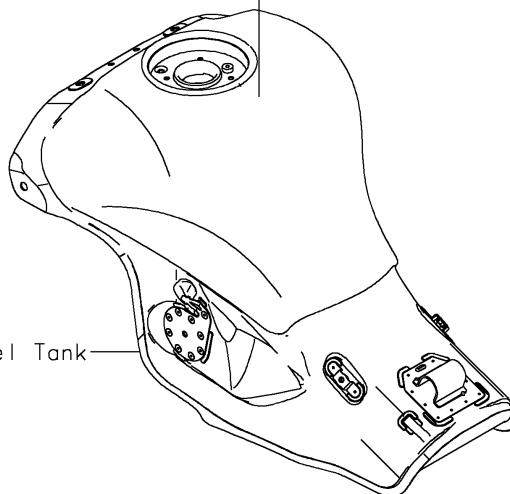

2026 Ninja ZX-10R

PARTS DIAGRAM

Labels

F2860

56071

Ref. Fuel Tank

56030

Ref. Fuel Tank

56053

Ref. Rear Fender(s)

(CA)

59465

Ref. Frame

92039

56080

Ref. Side Covers/Chain Cover

56033

2026 Ninja ZX-10R

PARTS LIST

Labels

ITEM NAME	PART NUMBER	QUANTITY
LABEL,GASOLINE (Ref # 56030)	56030-0357	1
LABEL-MANUAL,CHAIN (Ref # 56033)	56033-0927	1
LABEL-SPECIFICATION,TIRE&LOAD (Ref # 56053)	56053-2441	1
LABEL-WARNING,EVAPO (Ref # 56071)	56071-0158	1
LABEL-BRAND,KAWASAKI (Ref # 56080)	56080-1077	1
LABEL-CERTIFICATION,EVAPO (Ref # 59465)	59465-2127	1
RIVET (Ref # 92039)	92039-1251	2