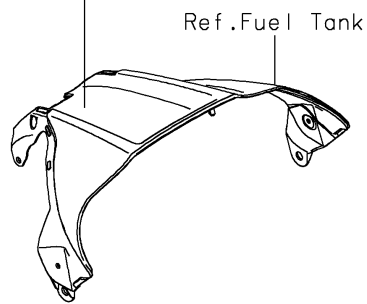

2026 NINJA® ZX™-10R

PARTS DIAGRAM

Labels

F2860

Ref. Fuel Tank

56030

Ref. Fuel Tank

Ref. Rear Fender(s)

PARTS LIST

Labels

ITEM NAME	PART NUMBER	QUANTITY
LABEL,GASOLINE (Ref # 56030)	56030-0357	1
LABEL-MANUAL,CHAIN (Ref # 56033)	56033-0927	1
LABEL-SPECIFICATION,TIRE&LOAD (Ref # 56053)	56053-2441	1
LABEL-WARNING,EVAPO (Ref # 56071)	56071-0158	1
LABEL-BRAND,KAWASAKI (Ref # 56080)	56080-1077	1
LABEL-CERTIFICATION,EVAPO (Ref # 59465)	59465-2127	1
RIVET (Ref # 92039)	92039-1251	2