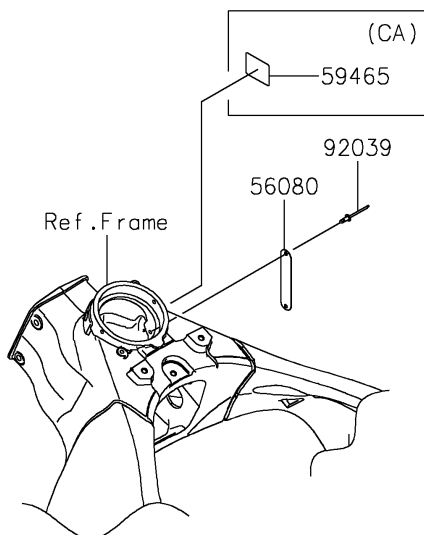

2026 NINJA® ZX™-10R

PARTS DIAGRAM

Labels

F2860

Ref. Fuel Tank

56030

Ref. Fuel Tank

Ref. Rear Fender(s)

Ref. Frame

(CA)

59465

92039

56080

Ref. Side Covers/Chain Cover

56033

2026 NINJA® ZX™-10R

PARTS LIST

Labels

ITEM NAME	PART NUMBER	QUANTITY
LABEL,GASOLINE (Ref # 56030)	56030-0357	1
LABEL-MANUAL,CHAIN (Ref # 56033)	56033-0927	1
LABEL-SPECIFICATION,TIRE&LOAD (Ref # 56053)	56053-2441	1
LABEL-WARNING,EVAPO (Ref # 56071)	56071-0158	1
LABEL-BRAND,KAWASAKI (Ref # 56080)	56080-1077	1
LABEL-CERTIFICATION,EVAPO (Ref # 59465)	59465-2127	1
RIVET (Ref # 92039)	92039-1251	2