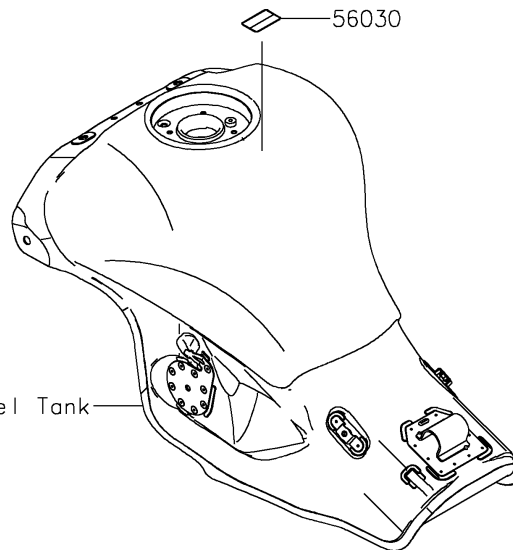

2026 NINJA® ZX™-10R

PARTS DIAGRAM

Labels

F2860

Ref. Fuel Tank

56030

Ref. Fuel Tank

Ref. Rear Fender(s)

Ref. Frame

(CA)

59465

92039

56080

Ref. Side Covers/Chain Cover

56033

2026 NINJA® ZX™-10R

PARTS LIST

Labels

ITEM NAME	PART NUMBER	QUANTITY
LABEL,GASOLINE (Ref # 56030)	56030-0357	1
LABEL-MANUAL,CHAIN (Ref # 56033)	56033-0927	1
LABEL-SPECIFICATION,TIRE&LOAD (Ref # 56053)	56053-2441	1
LABEL-WARNING,EVAPO (Ref # 56071)	56071-0158	1
LABEL-BRAND,KAWASAKI (Ref # 56080)	56080-1077	1
LABEL-CERTIFICATION,EVAPO (Ref # 59465)	59465-2127	1
RIVET (Ref # 92039)	92039-1251	2