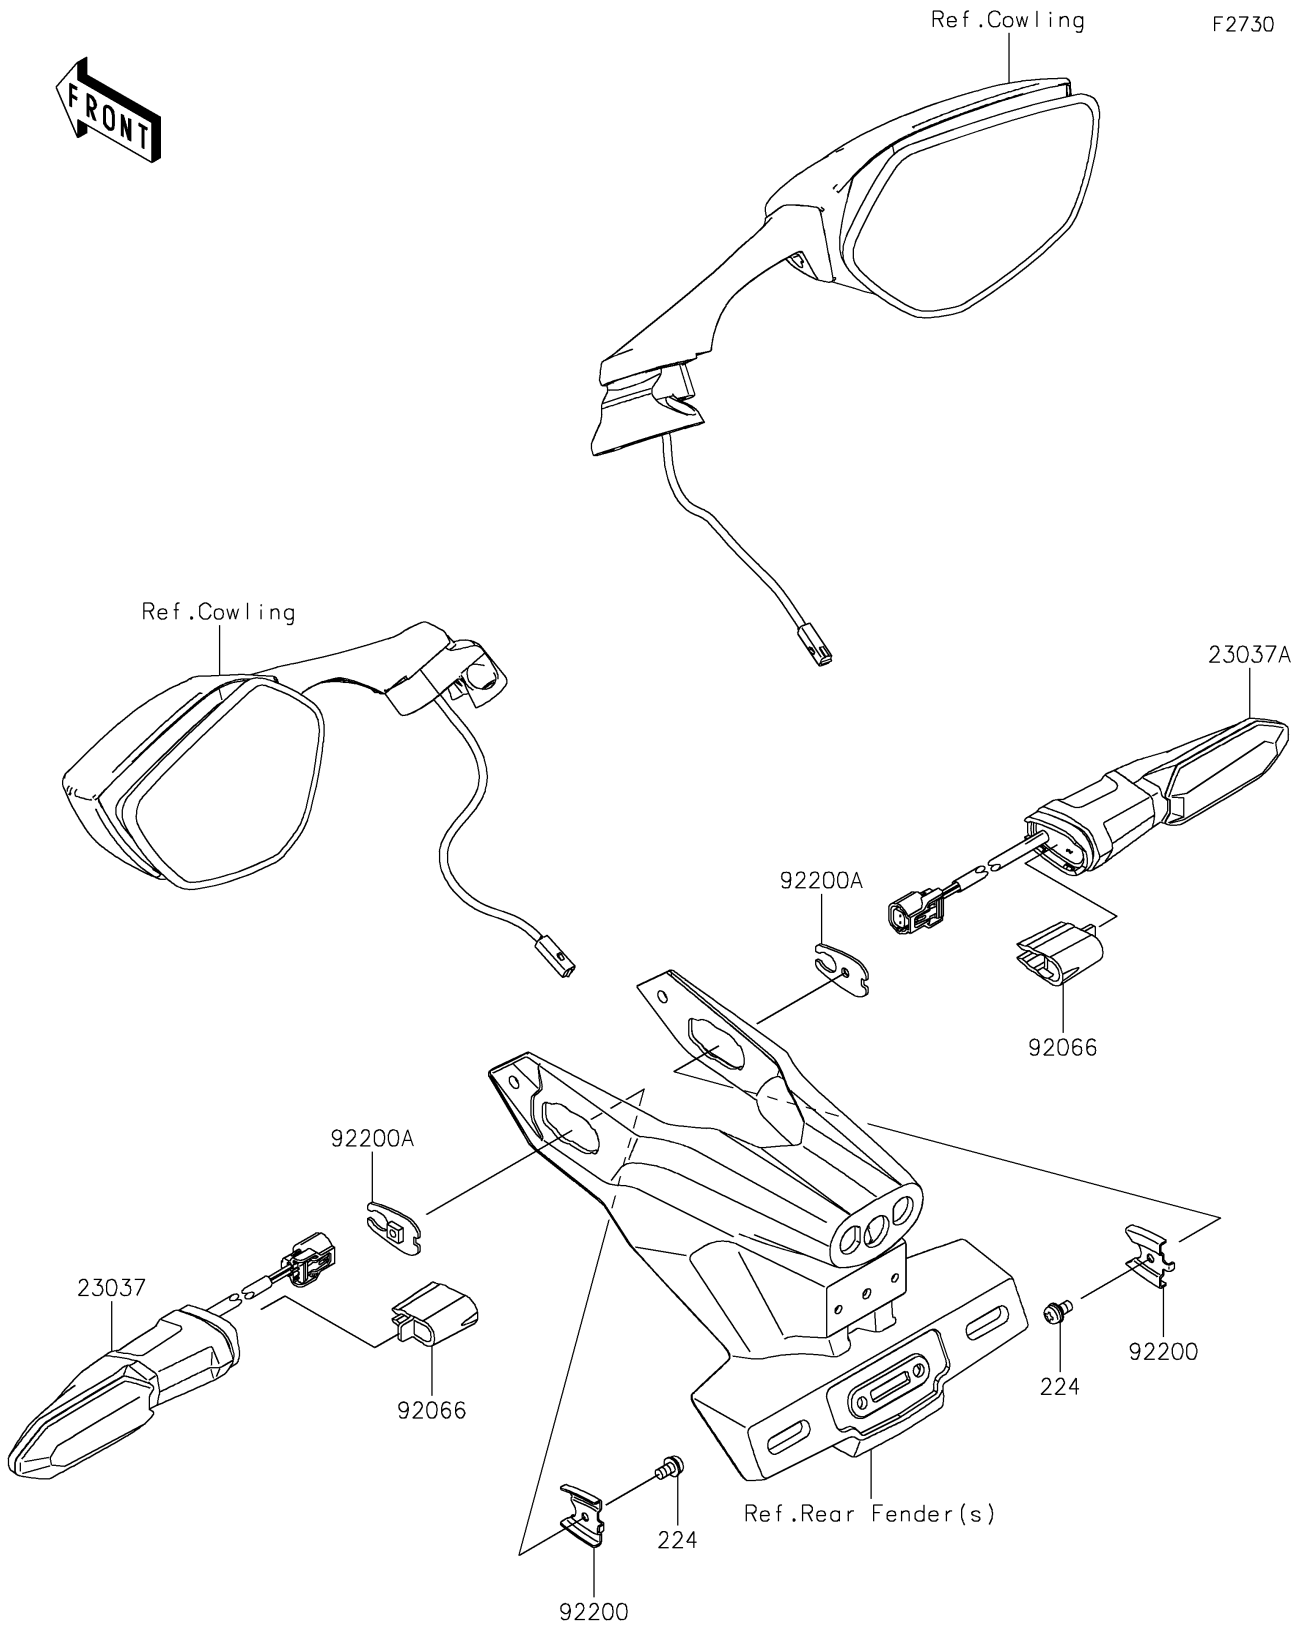

2026 Ninja ZX-10R

PARTS DIAGRAM

Turn Signals

2026 Ninja ZX-10R

PARTS LIST

Turn Signals

ITEM NAME	PART NUMBER	QUANTITY
LAMP-ASSY-SIGNAL,LED,LH (Ref # 23037)	23037-0561	1
LAMP-ASSY-SIGNAL,LED,RH (Ref # 23037A)	23037-0562	1
PLUG,SIGNAL LAMP (Ref # 92066)	92066-0919	2
WASHER (Ref # 92200)	92200-0855	2
WASHER (Ref # 92200A)	92200-2268	2
SCREW-PAN-WP-CROS,4X8 (Ref # 224)	224AB0408	2