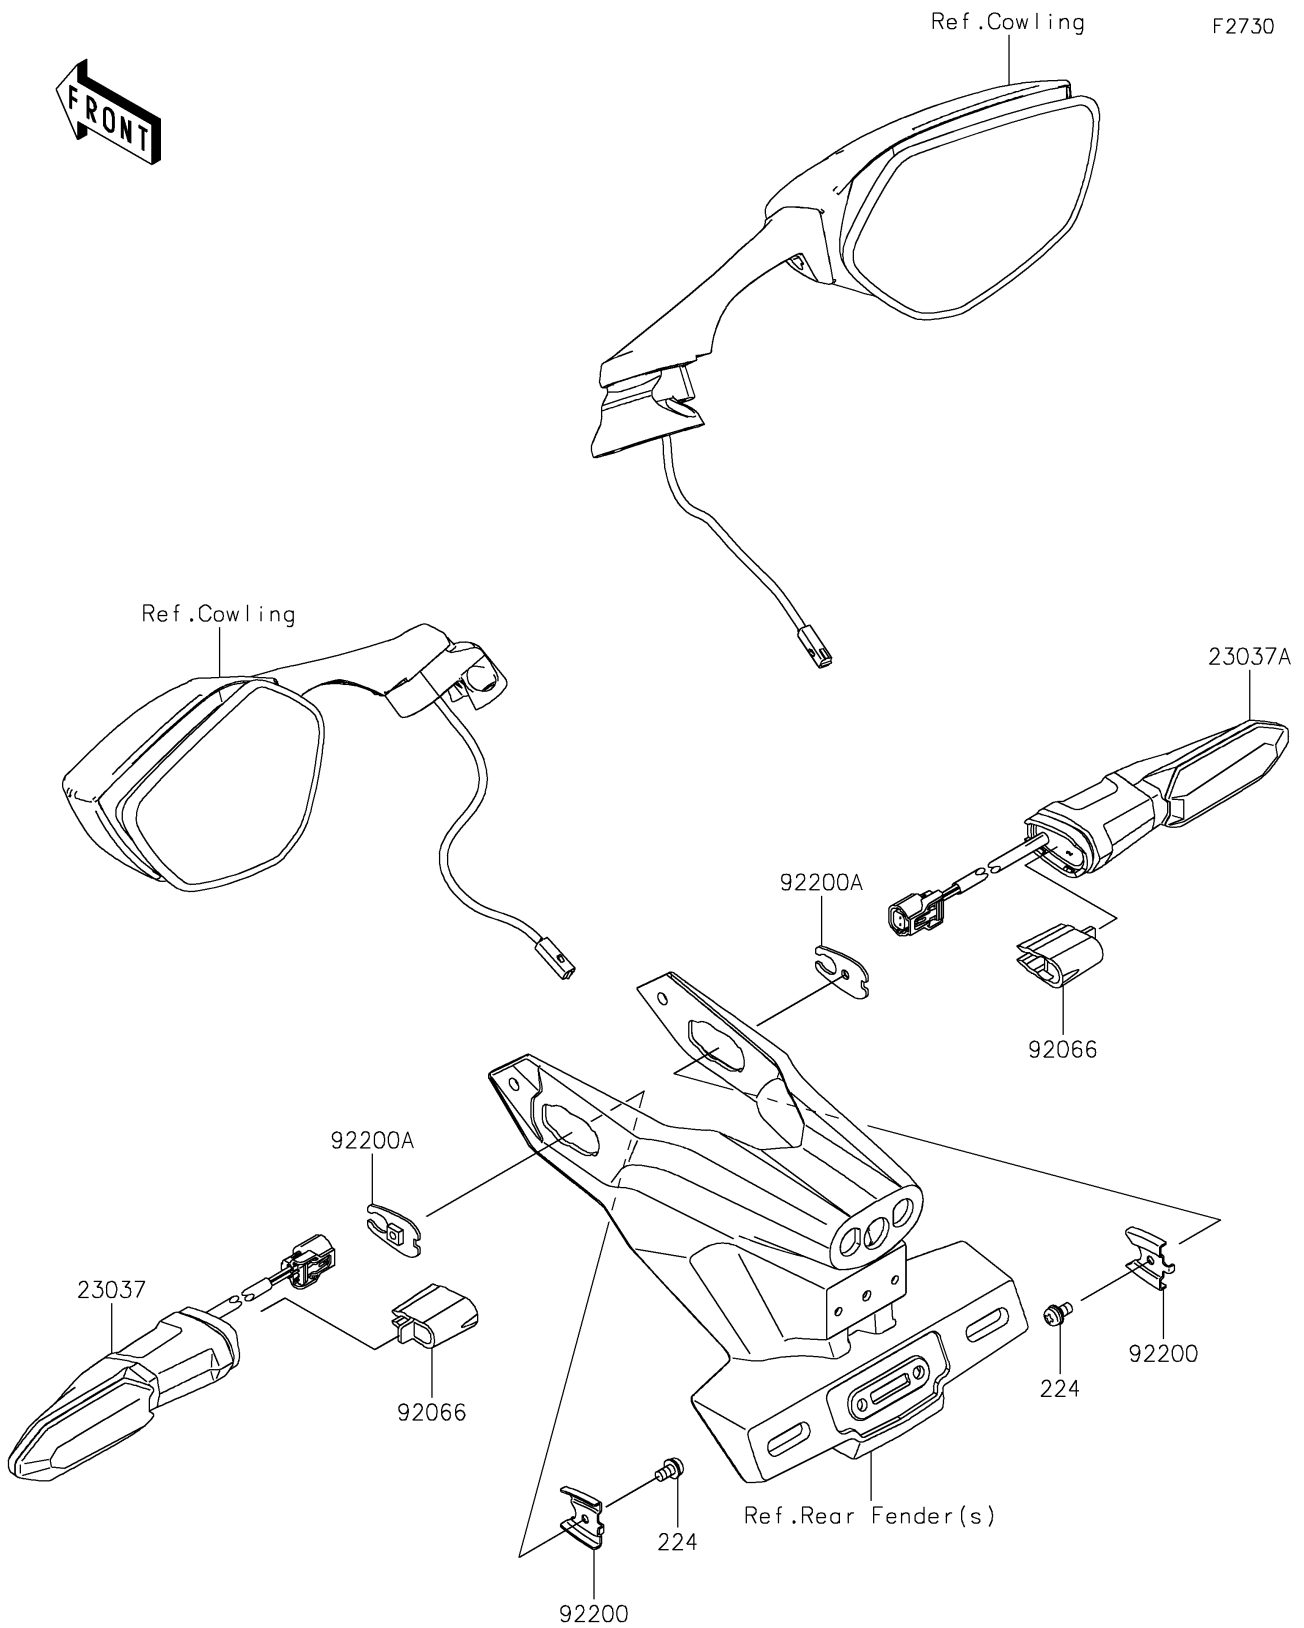

2026 NINJA® ZX™-10R

PARTS DIAGRAM

Turn Signals