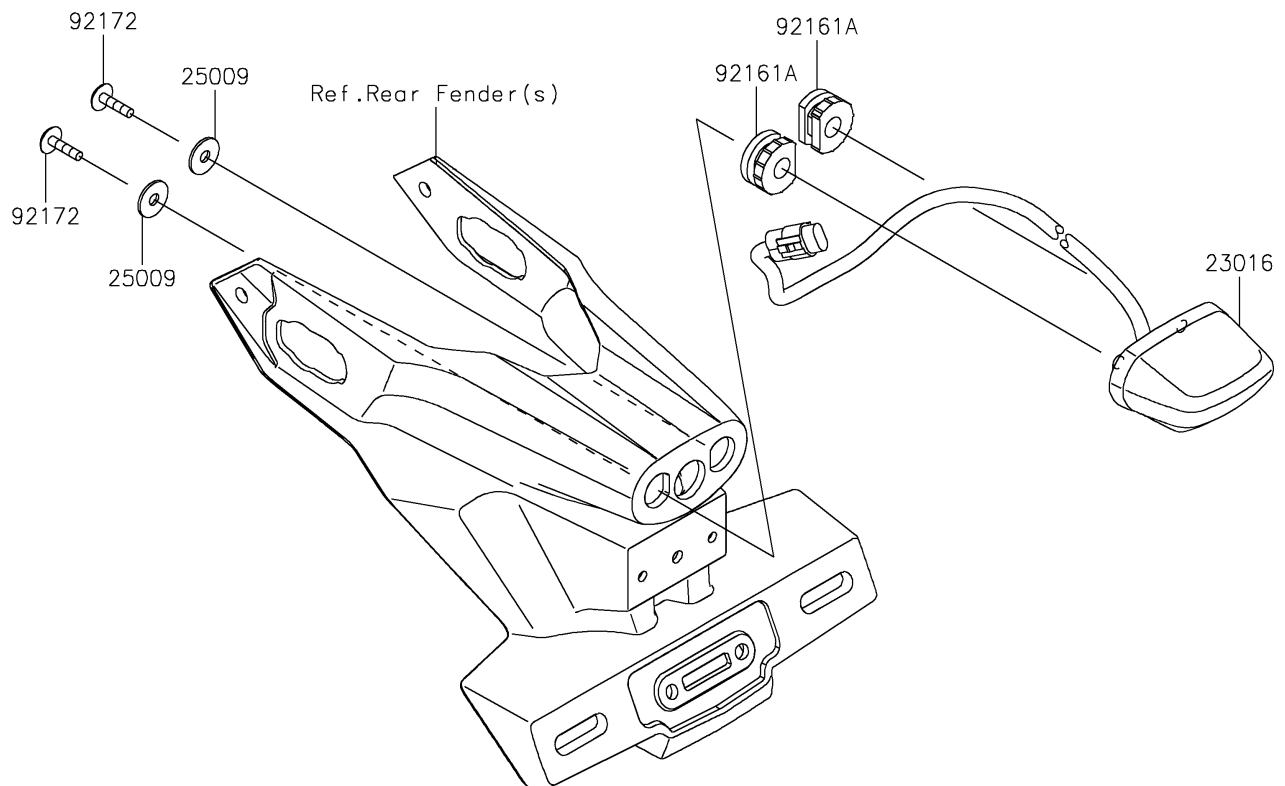

2026 Ninja ZX-10R

PARTS DIAGRAM

Taillight(s)

F2720

2026 Ninja ZX-10R

PARTS LIST

Taillight(s)

ITEM NAME	PART NUMBER	QUANTITY
LAMP-ASSY,LICENSE,LED (Ref # 23016)	23016-0639	1
LAMP-TAIL,LED,CCC (Ref # 23025)	23025-0377	1
WASHER,5.2X16X1.2 (Ref # 25009)	25009-004	2
DAMPER (Ref # 92160)	92160-1190	1
DAMPER (Ref # 92161)	92161-0163	2
DAMPER,9X23X12 (Ref # 92161A)	92161-1885	2
SCREW,TAPPING,5X16 (Ref # 92172)	92172-0238	2
SCREW,TAPTITE,5X16 (Ref # 92172A)	92172-0481	2