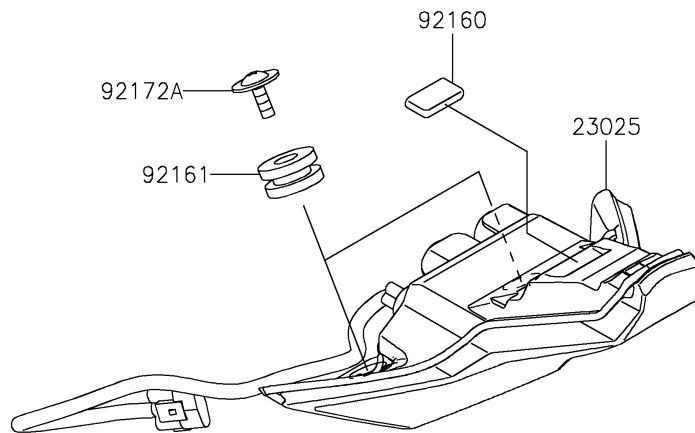

2026 Ninja ZX-10R

PARTS DIAGRAM

Taillight(s)

F2720

2026 Ninja ZX-10R

PARTS LIST

Taillight(s)

ITEM NAME	PART NUMBER	QUANTITY
LAMP-ASSY,LICENSE,LED (Ref # 23016)	23016-0639	1
LAMP-TAIL,LED,CCC (Ref # 23025)	23025-0377	1
WASHER,5.2X16X1.2 (Ref # 25009)	25009-004	2
DAMPER (Ref # 92160)	92160-1190	1
DAMPER (Ref # 92161)	92161-0163	2
DAMPER,9X23X12 (Ref # 92161A)	92161-1885	2
SCREW,TAPPING,5X16 (Ref # 92172)	92172-0238	2
SCREW,TAPTITE,5X16 (Ref # 92172A)	92172-0481	2