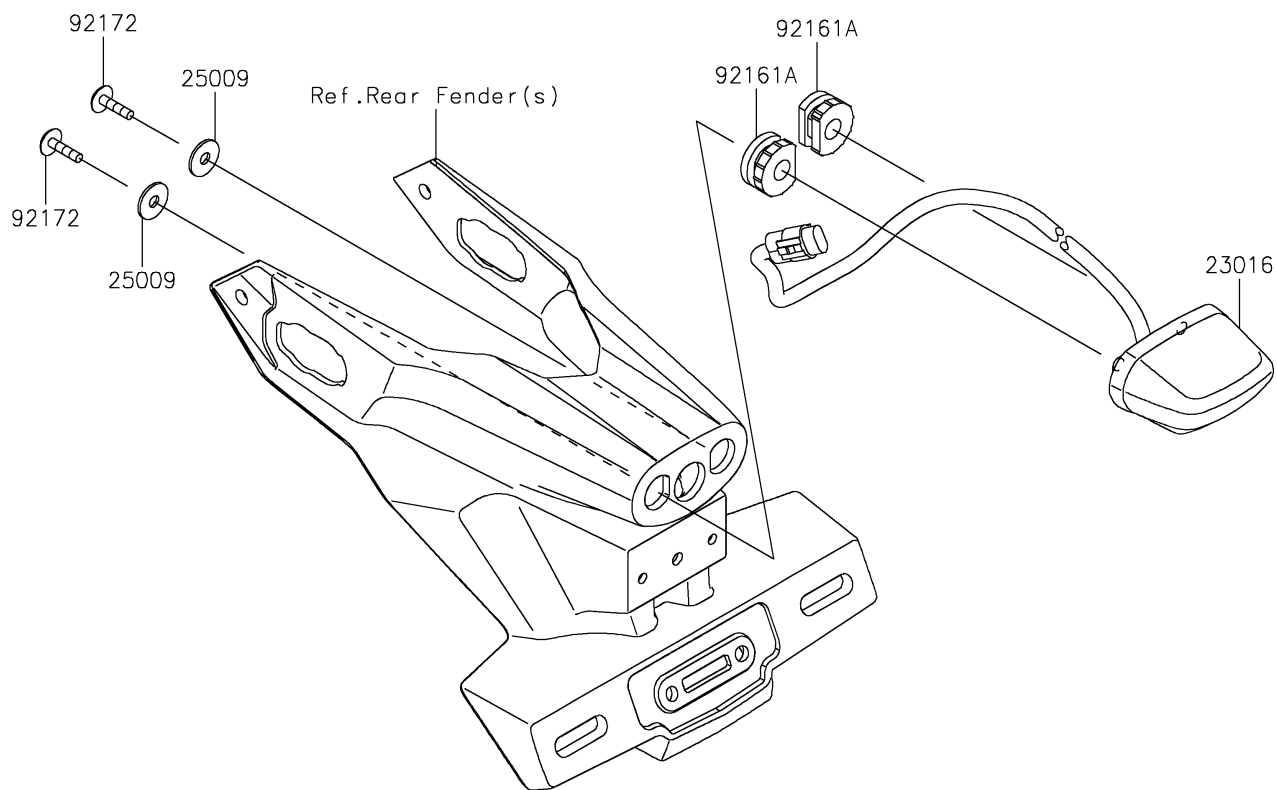

2026 NINJA® ZX™-10R

PARTS DIAGRAM

Taillight(s)

F2720

2026 NINJA® ZX™-10R

PARTS LIST

Taillight(s)

ITEM NAME	PART NUMBER	QUANTITY
LAMP-ASSY,LICENSE,LED (Ref # 23016)	23016-0639	1
LAMP-TAIL,LED,CCC (Ref # 23025)	23025-0377	1
WASHER,5.2X16X1.2 (Ref # 25009)	25009-004	2
DAMPER (Ref # 92160)	92160-1190	1
DAMPER (Ref # 92161)	92161-0163	2
DAMPER,9X23X12 (Ref # 92161A)	92161-1885	2
SCREW,TAPPING,5X16 (Ref # 92172)	92172-0238	2
SCREW,TAPTITE,5X16 (Ref # 92172A)	92172-0481	2