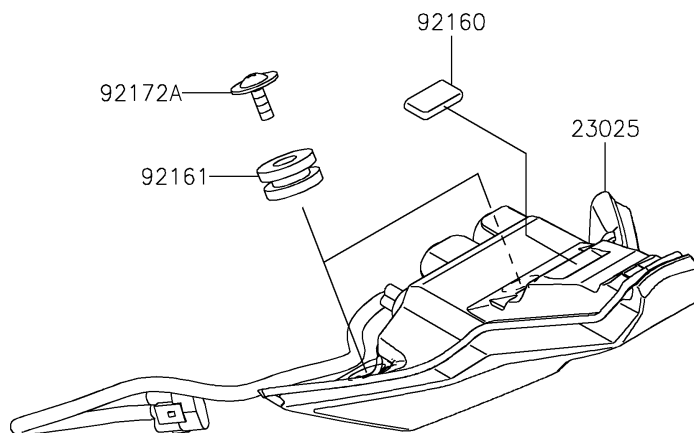

2026 NINJA® ZX™-10R

PARTS DIAGRAM

Taillight(s)

F2720

2026 NINJA® ZX™-10R

PARTS LIST

Taillight(s)

ITEM NAME	PART NUMBER	QUANTITY
LAMP-ASSY,LICENSE,LED (Ref # 23016)	23016-0639	1
LAMP-TAIL,LED,CCC (Ref # 23025)	23025-0377	1
WASHER,5.2X16X1.2 (Ref # 25009)	25009-004	2
DAMPER (Ref # 92160)	92160-1190	1
DAMPER (Ref # 92161)	92161-0163	2
DAMPER,9X23X12 (Ref # 92161A)	92161-1885	2
SCREW,TAPPING,5X16 (Ref # 92172)	92172-0238	2
SCREW,TAPTITE,5X16 (Ref # 92172A)	92172-0481	2