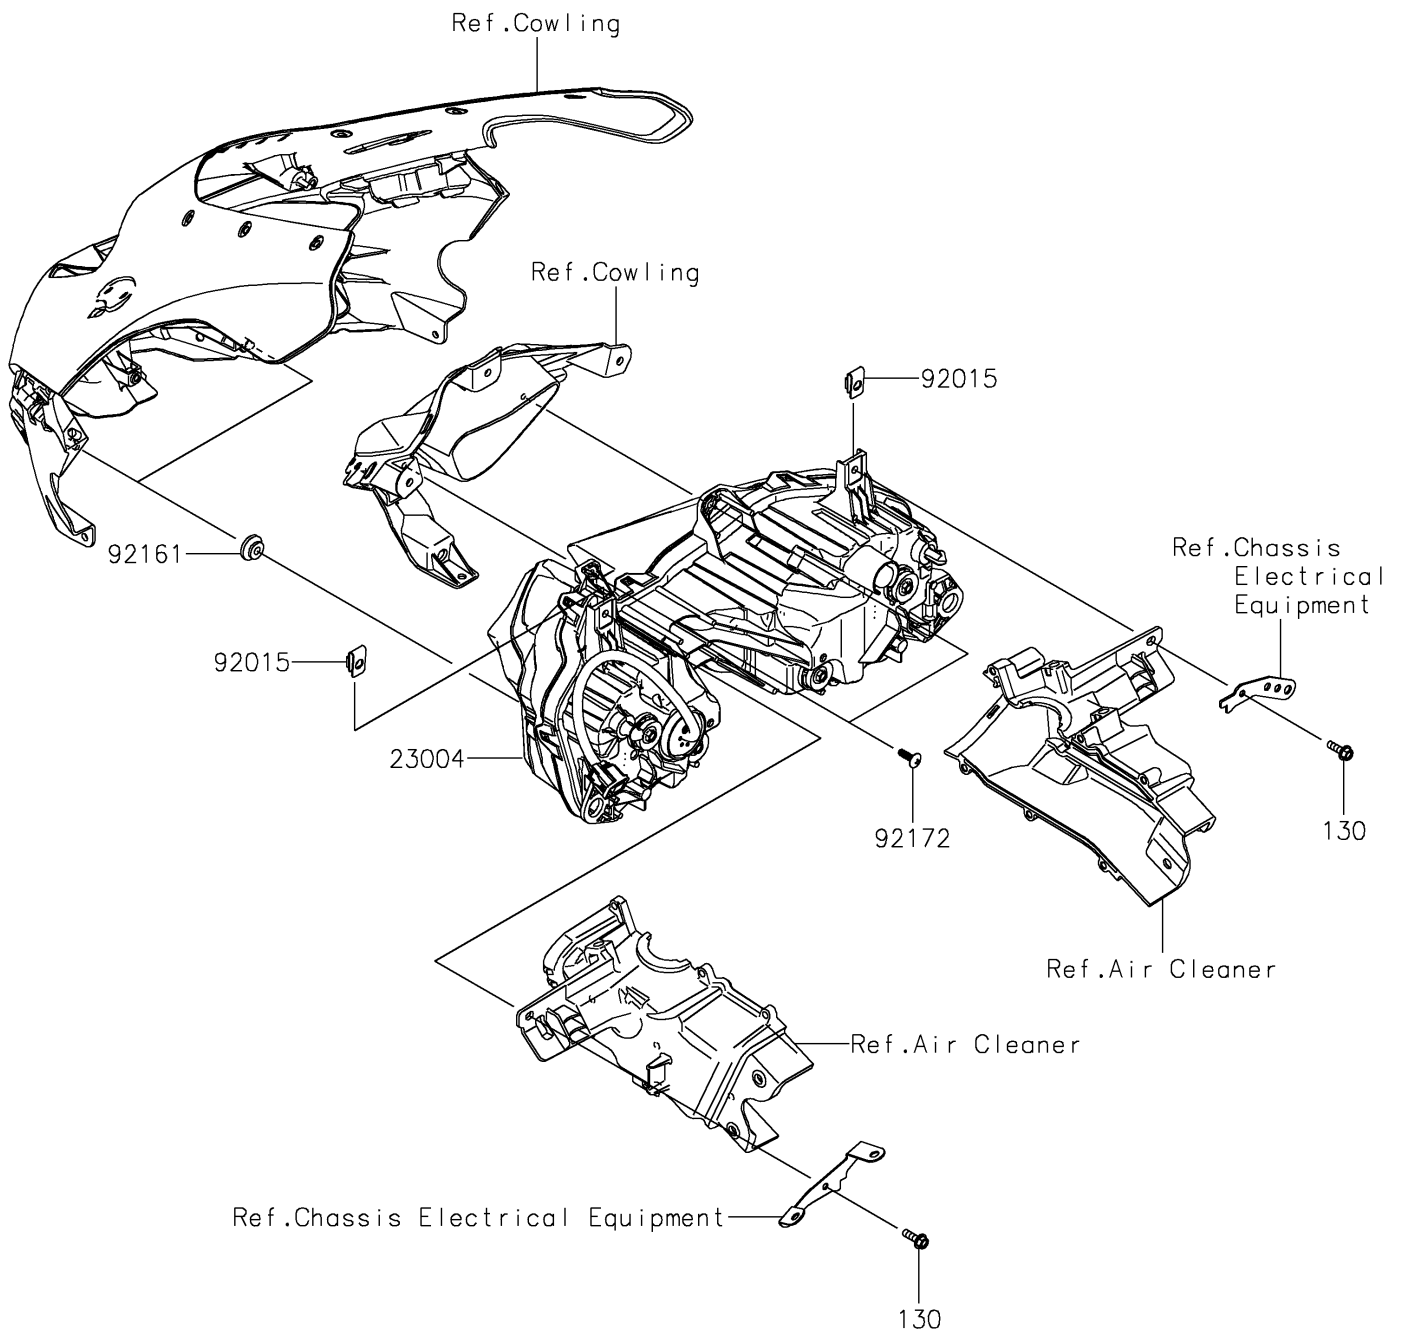

2026 Ninja ZX-10R

PARTS DIAGRAM

Headlight(s)

F2710

2026 Ninja ZX-10R

PARTS LIST

Headlight(s)

ITEM NAME	PART NUMBER	QUANTITY
LAMP-HEAD,LED (Ref # 23004)	23004-0441	1
NUT,5MM (Ref # 92015)	92015-1710	2
DAMPER,6X20X7.5 (Ref # 92161)	92161-1937	2
SCREW,TAPPING,5X16 (Ref # 92172)	92172-0238	2
BOLT-FLANGED,5X16 (Ref # 130)	130BA0516	2