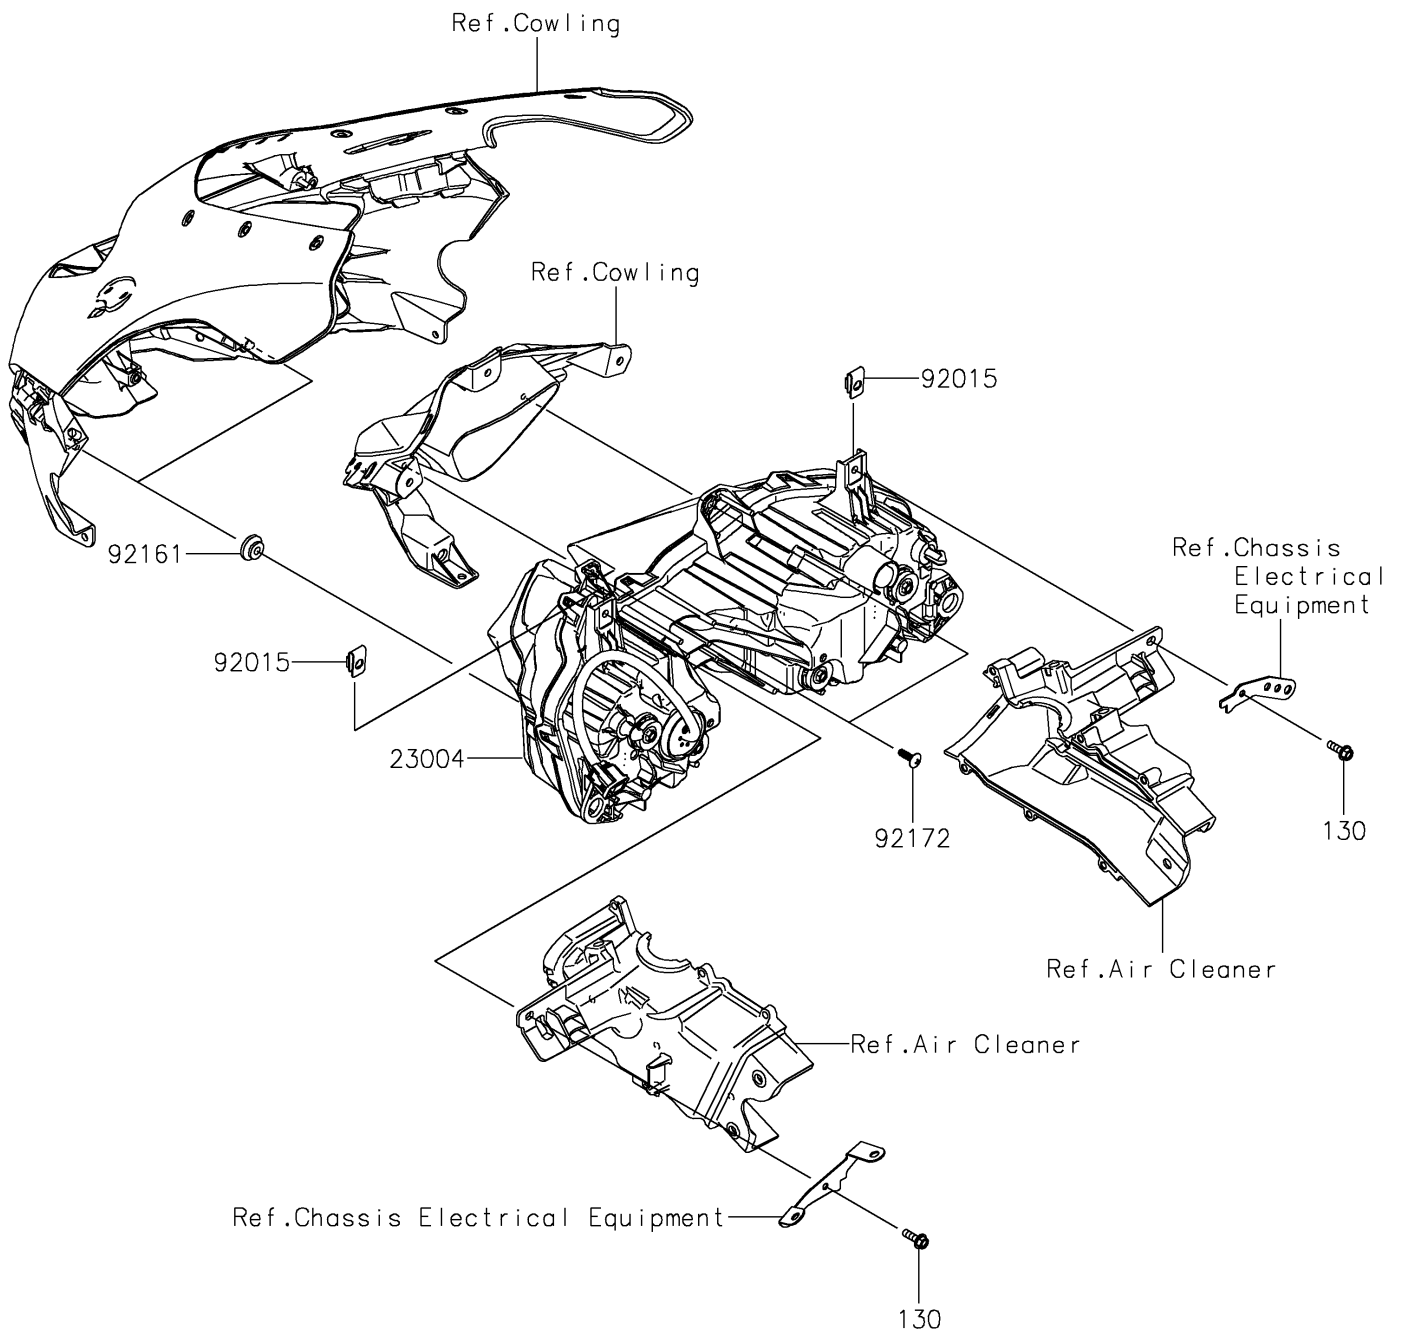

2026 NINJA® ZX™-10R

PARTS DIAGRAM

Headlight(s)

F2710

2026 NINJA® ZX™-10R

PARTS LIST

Headlight(s)

ITEM NAME	PART NUMBER	QUANTITY
LAMP-HEAD,LED (Ref # 23004)	23004-0441	1
NUT,5MM (Ref # 92015)	92015-1710	2
DAMPER,6X20X7.5 (Ref # 92161)	92161-1937	2
SCREW,TAPPING,5X16 (Ref # 92172)	92172-0238	2
BOLT-FLANGED,5X16 (Ref # 130)	130BA0516	2