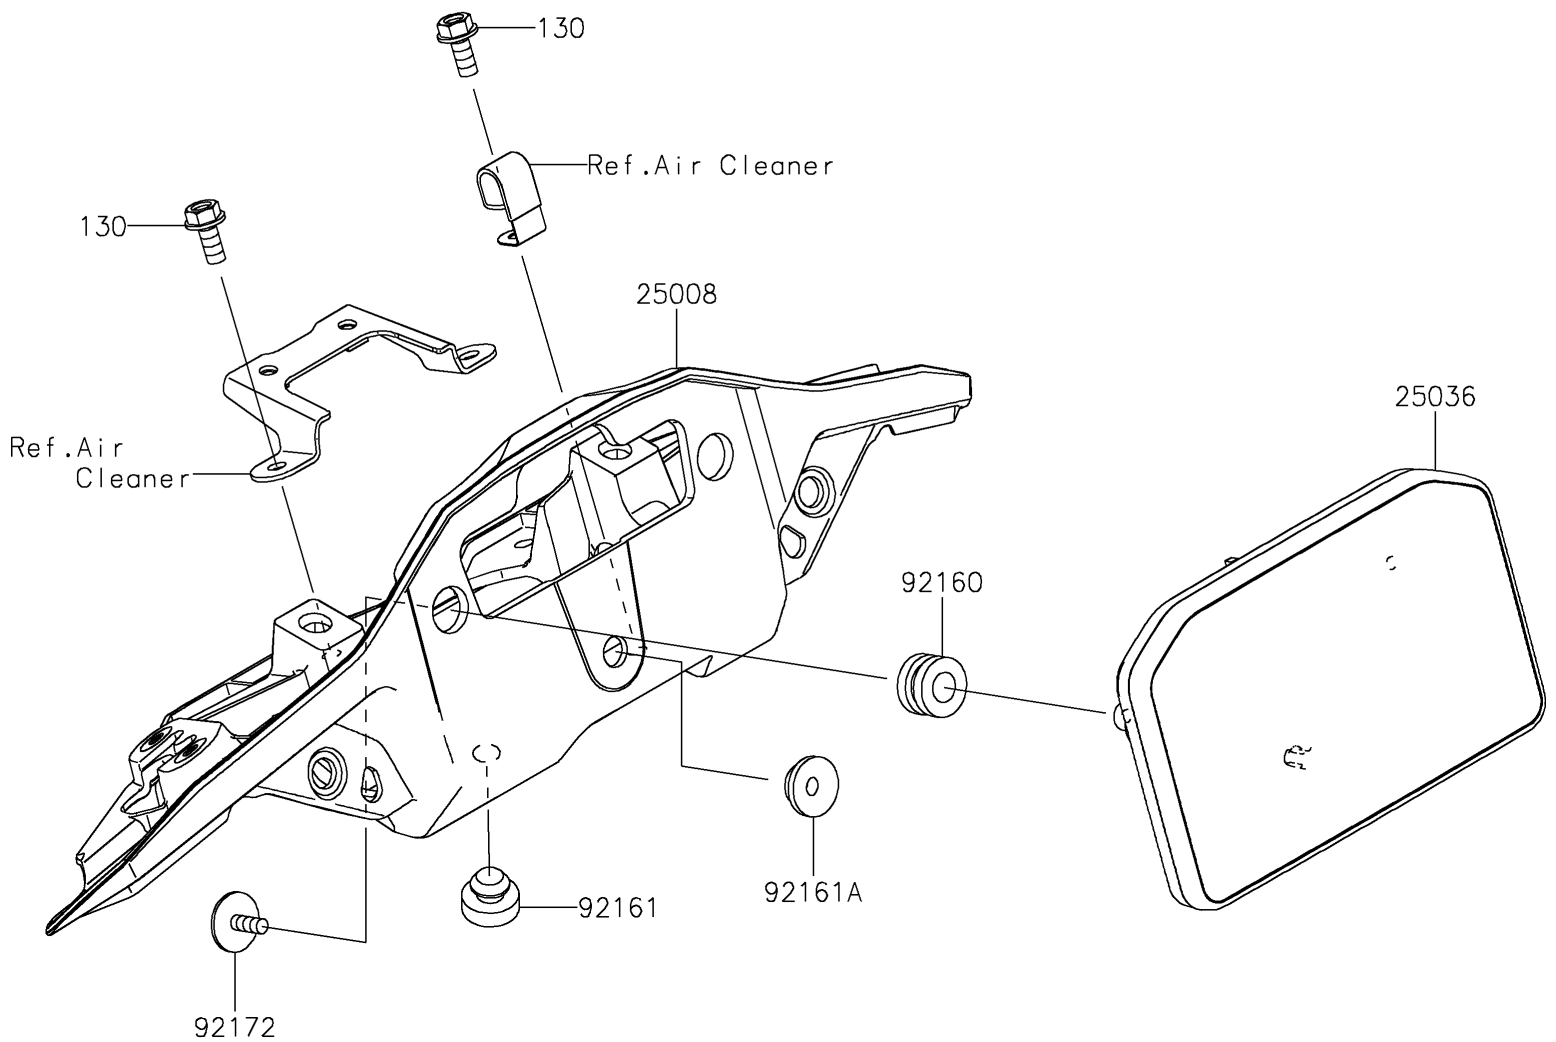

2026 Ninja ZX-10R

PARTS DIAGRAM

Meter(s)

F2530

2026 Ninja ZX-10R

PARTS LIST

Meter(s)

ITEM NAME	PART NUMBER	QUANTITY
BRACKET-METER (Ref # 25008)	25008-0313	1
METER-ASSY,TFT DISPLAY (Ref # 25036)	25036-0241	1
DAMPER,10X20X12 (Ref # 92160)	92160-1167	2
DAMPER (Ref # 92161)	92161-0046	1
DAMPER (Ref # 92161A)	92161-1531	1
SCREW,CROSS,5X14 (Ref # 92172)	92172-1226	2
BOLT-FLANGED,6X14 (Ref # 130)	130BA0614	3