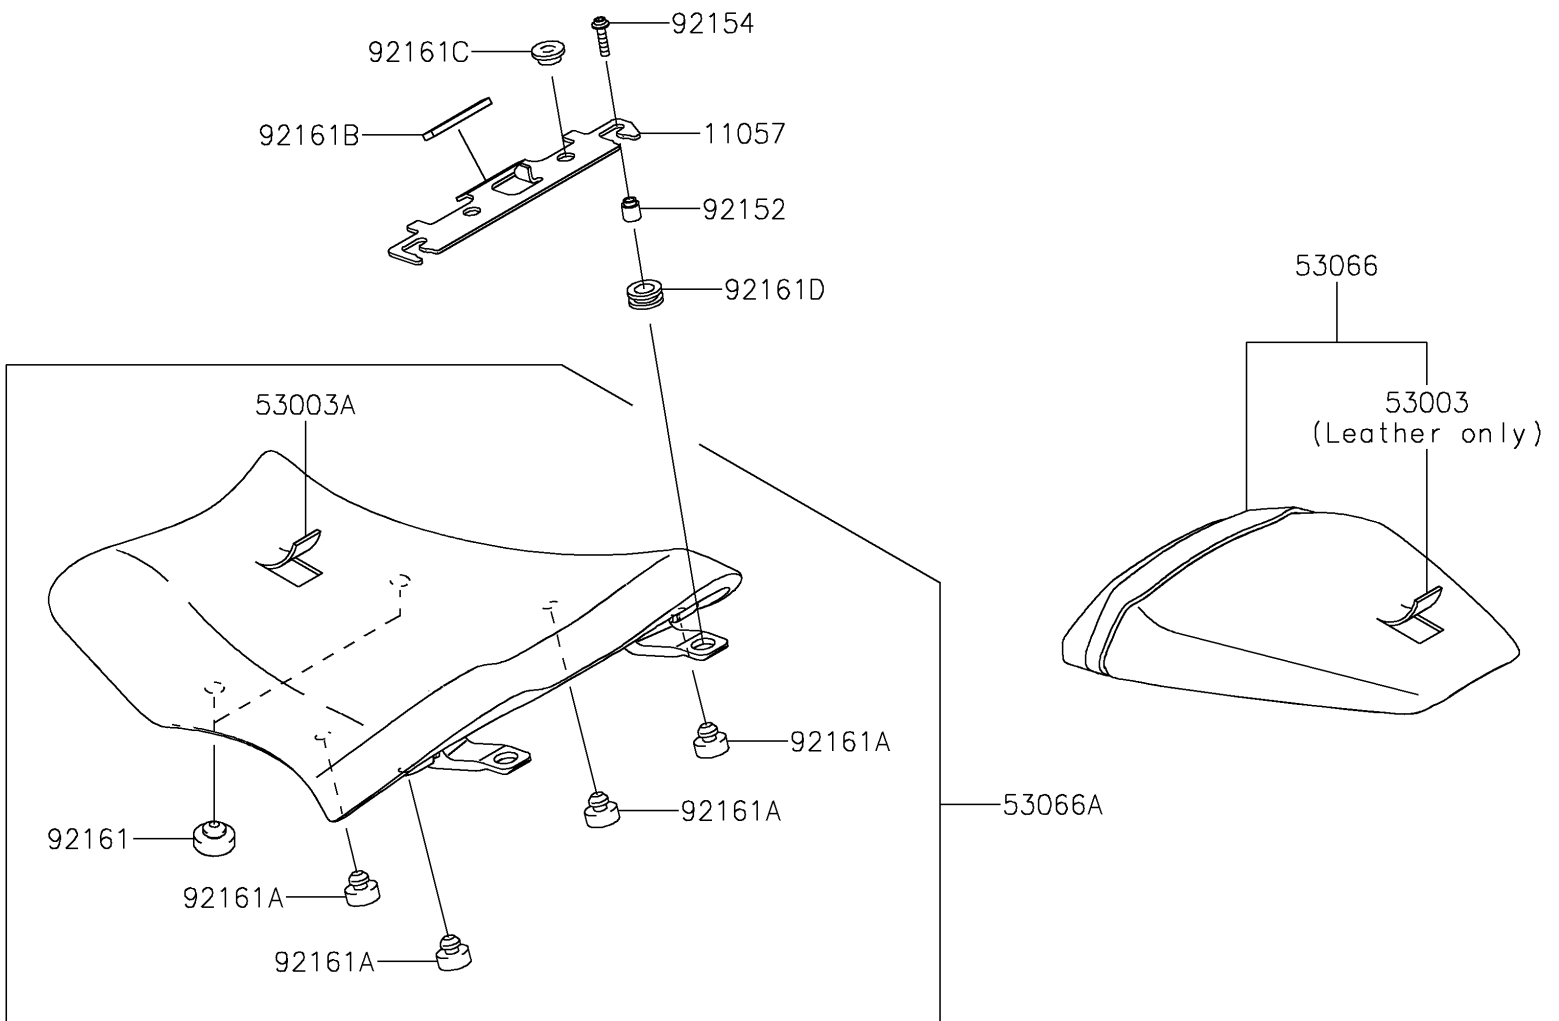

2026 Ninja ZX-10R

PARTS DIAGRAM

Seat

F2510

2026 Ninja ZX-10R

PARTS LIST

Seat

ITEM NAME	PART NUMBER	QUANTITY
BRACKET,SEAT (Ref # 11057)	11057-7381	1
LEATHER,RR SEAT,BLACK (Ref # 53003)	53003-0420-MA	1
LEATHER,FR SEAT,BLACK (Ref # 53003A)	53003-0535-MA	1
SEAT-ASSY,RR,BLACK/BLACK (Ref # 53066)	53066-0506-12Y	1
SEAT-ASSY,FR,BLACK (Ref # 53066A)	53066-0700-MA	1
COLLAR (Ref # 92152)	92152-2816	2
BOLT,SOCKET,5X20 (Ref # 92154)	92154-4257	2
DAMPER,SEAT,10X25X8 (Ref # 92161)	92161-0095	2
DAMPER,8X20X8 (Ref # 92161A)	92161-0223	4
DAMPER,10X50X4 (Ref # 92161B)	92161-1834	1
DAMPER,6X20X7.5 (Ref # 92161C)	92161-1937	2
DAMPER (Ref # 92161D)	92161-2403	2