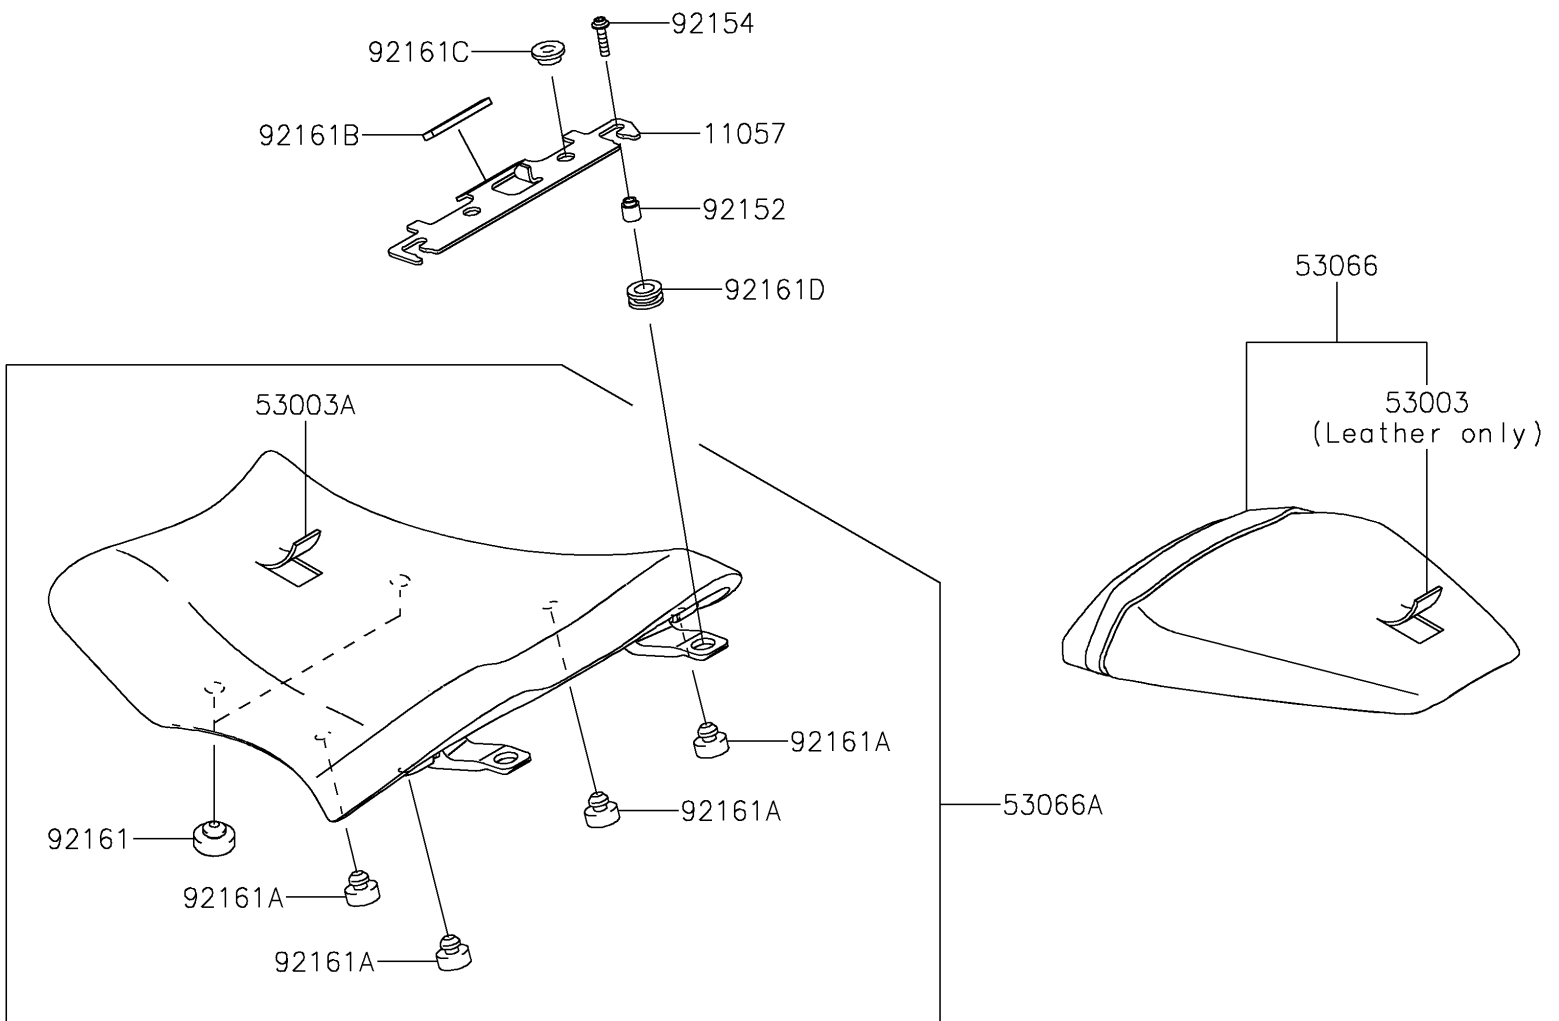

2026 NINJA® ZX™-10R

PARTS DIAGRAM

Seat

F2510

2026 NINJA® ZX™-10R

PARTS LIST

Seat

ITEM NAME	PART NUMBER	QUANTITY
BRACKET,SEAT (Ref # 11057)	11057-7381	1
LEATHER,RR SEAT,BLACK (Ref # 53003)	53003-0420-MA	1
LEATHER,FR SEAT,BLACK (Ref # 53003A)	53003-0535-MA	1
SEAT-ASSY,RR,BLACK/BLACK (Ref # 53066)	53066-0506-12Y	1
SEAT-ASSY,FR,BLACK (Ref # 53066A)	53066-0700-MA	1
COLLAR (Ref # 92152)	92152-2816	2
BOLT,SOCKET,5X20 (Ref # 92154)	92154-4257	2
DAMPER,SEAT,10X25X8 (Ref # 92161)	92161-0095	2
DAMPER,8X20X8 (Ref # 92161A)	92161-0223	4
DAMPER,10X50X4 (Ref # 92161B)	92161-1834	1
DAMPER,6X20X7.5 (Ref # 92161C)	92161-1937	2
DAMPER (Ref # 92161D)	92161-2403	2