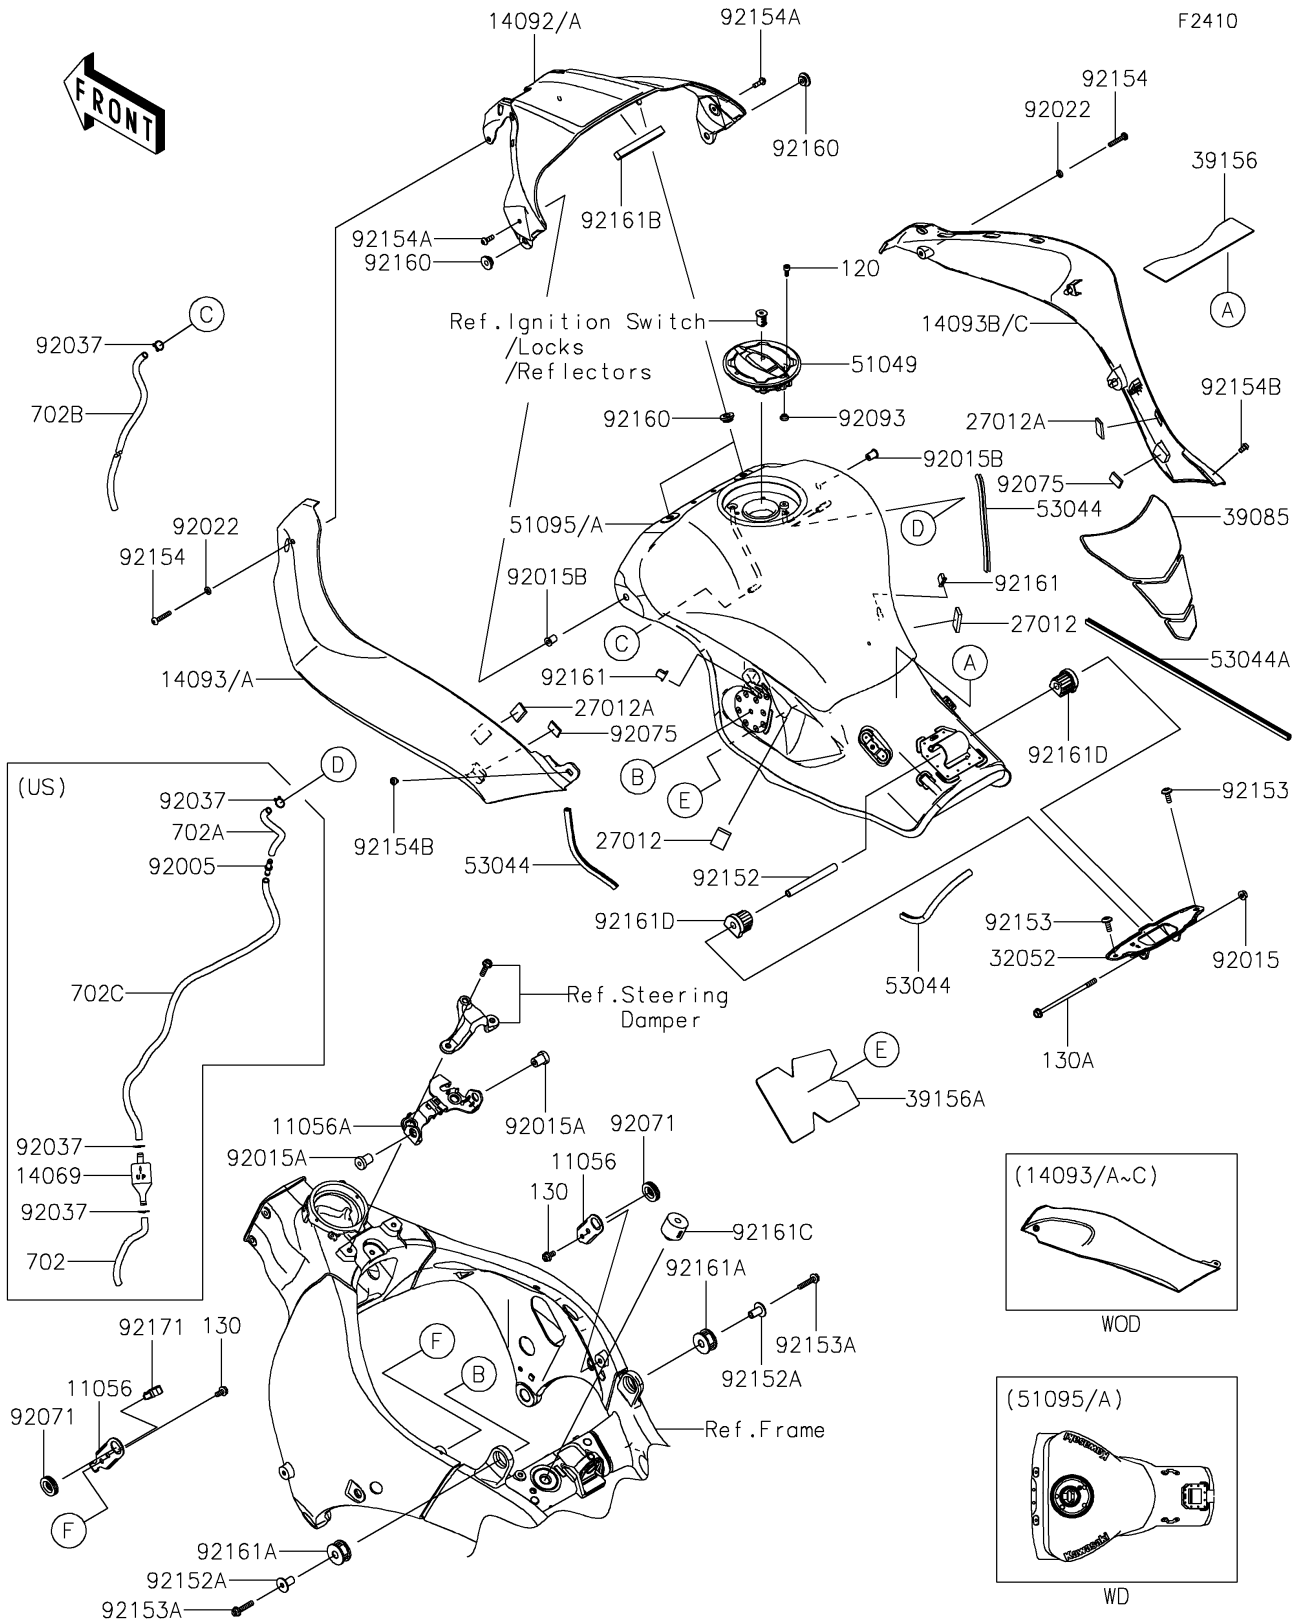

2026 Ninja ZX-10R

PARTS DIAGRAM

Fuel Tank