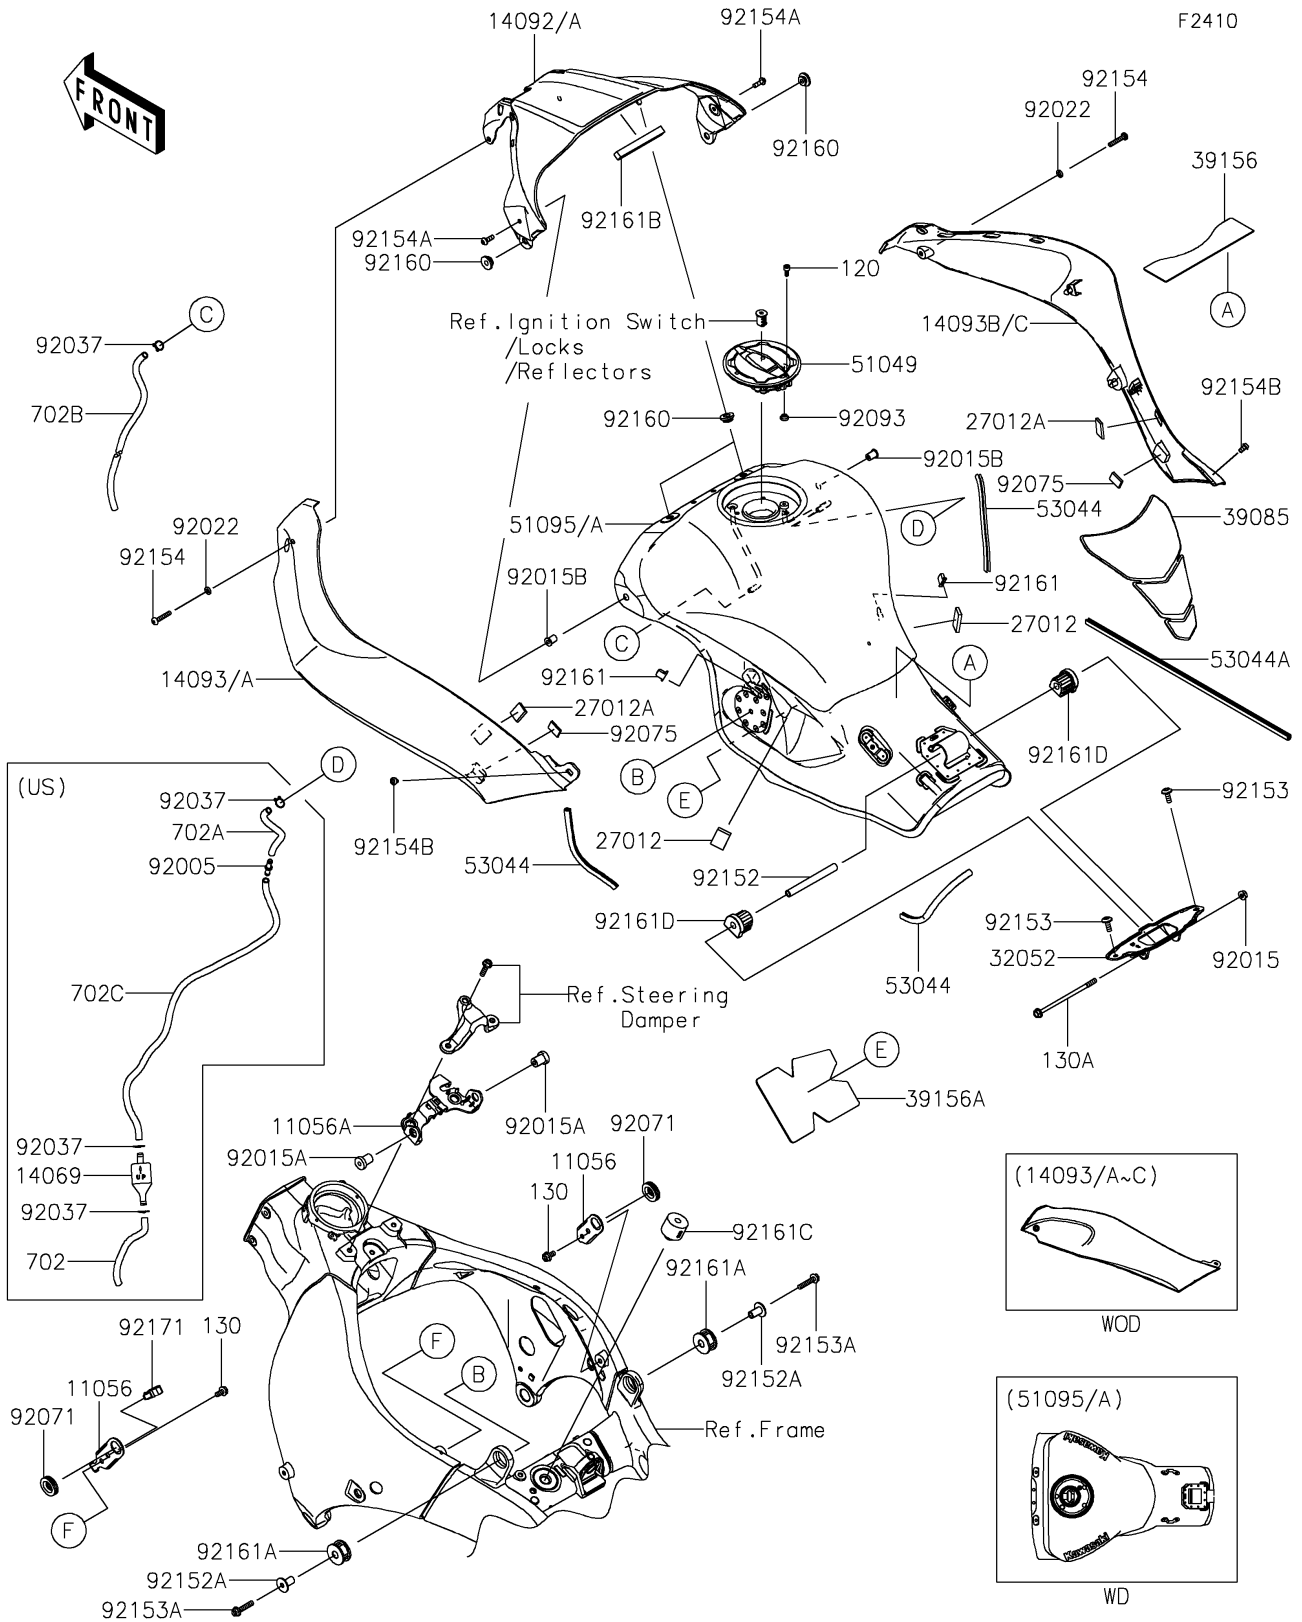

2026 NINJA® ZX™-10R

PARTS DIAGRAM

Fuel Tank

2026 NINJA® ZX™-10R

PARTS LIST

Fuel Tank

ITEM NAME	PART NUMBER	QUANTITY
BRACKET,TANK COVER,SIDE (Ref # 11056)	11056-0242	2
BRACKET,TANK COVER,FR (Ref # 11056A)	11056-7782	1
BREATHER,TANK (Ref # 14069)	14069-0008	1
COVER,TANK,CNT,M.S.BLACK (Ref # 14092)	14092-0786-660	1
COVER,TANK,CNT,L.GREEN (Ref # 14092A)	14092-0786-777	1
COVER,TANK,LH,M.S.BLACK (Ref # 14093)	14093-0680-660	1
COVER,TANK,LH,L.GREEN (Ref # 14093A)	14093-0680-777	1
COVER,TANK,RH,M.S.BLACK (Ref # 14093B)	14093-0681-660	1
COVER,TANK,RH,L.GREEN (Ref # 14093C)	14093-0681-777	1
HOOK (Ref # 27012)	27012-0170	2
HOOK (Ref # 27012A)	27012-0171	2
BRACKET-TANK (Ref # 32052)	32052-0154	1
PAD-TANK (Ref # 39085)	39085-0011	1
PAD,40X180X1.0 (Ref # 39156)	39156-0745	1
PAD,106X141X2 (Ref # 39156A)	39156-2403	1
CAP-TANK,FUEL (Ref # 51049)	51049-0756	1
TANK-COMP-FUEL,M.S.BLACK (Ref # 51095)	51095-5157-660	1
TANK-COMP-FUEL,L.GREEN (Ref # 51095A)	51095-5158-777	1
TRIM,L=157 (Ref # 53044)	53044-1276	3
TRIM,L=400 (Ref # 53044A)	53044-1310	1
FITTING (Ref # 92005)	92005-0721	1
NUT,FLANGED,6MM (Ref # 92015)	92015-1367	1
NUT,RUBBER,6MM (Ref # 92015A)	92015-1692	2
NUT,WELL,5MM (Ref # 92015B)	92015-1757	2
WASHER,6.2X11X1.5 (Ref # 92022)	92022-183	2
CLAMP,TUBE (Ref # 92037)	92037-010	1
GROMMET (Ref # 92071)	92071-1043	2
DAMPER (Ref # 92075)	92075-1982	2
SEAL,FUEL TANK CAP (Ref # 92093)	92093-1030	1