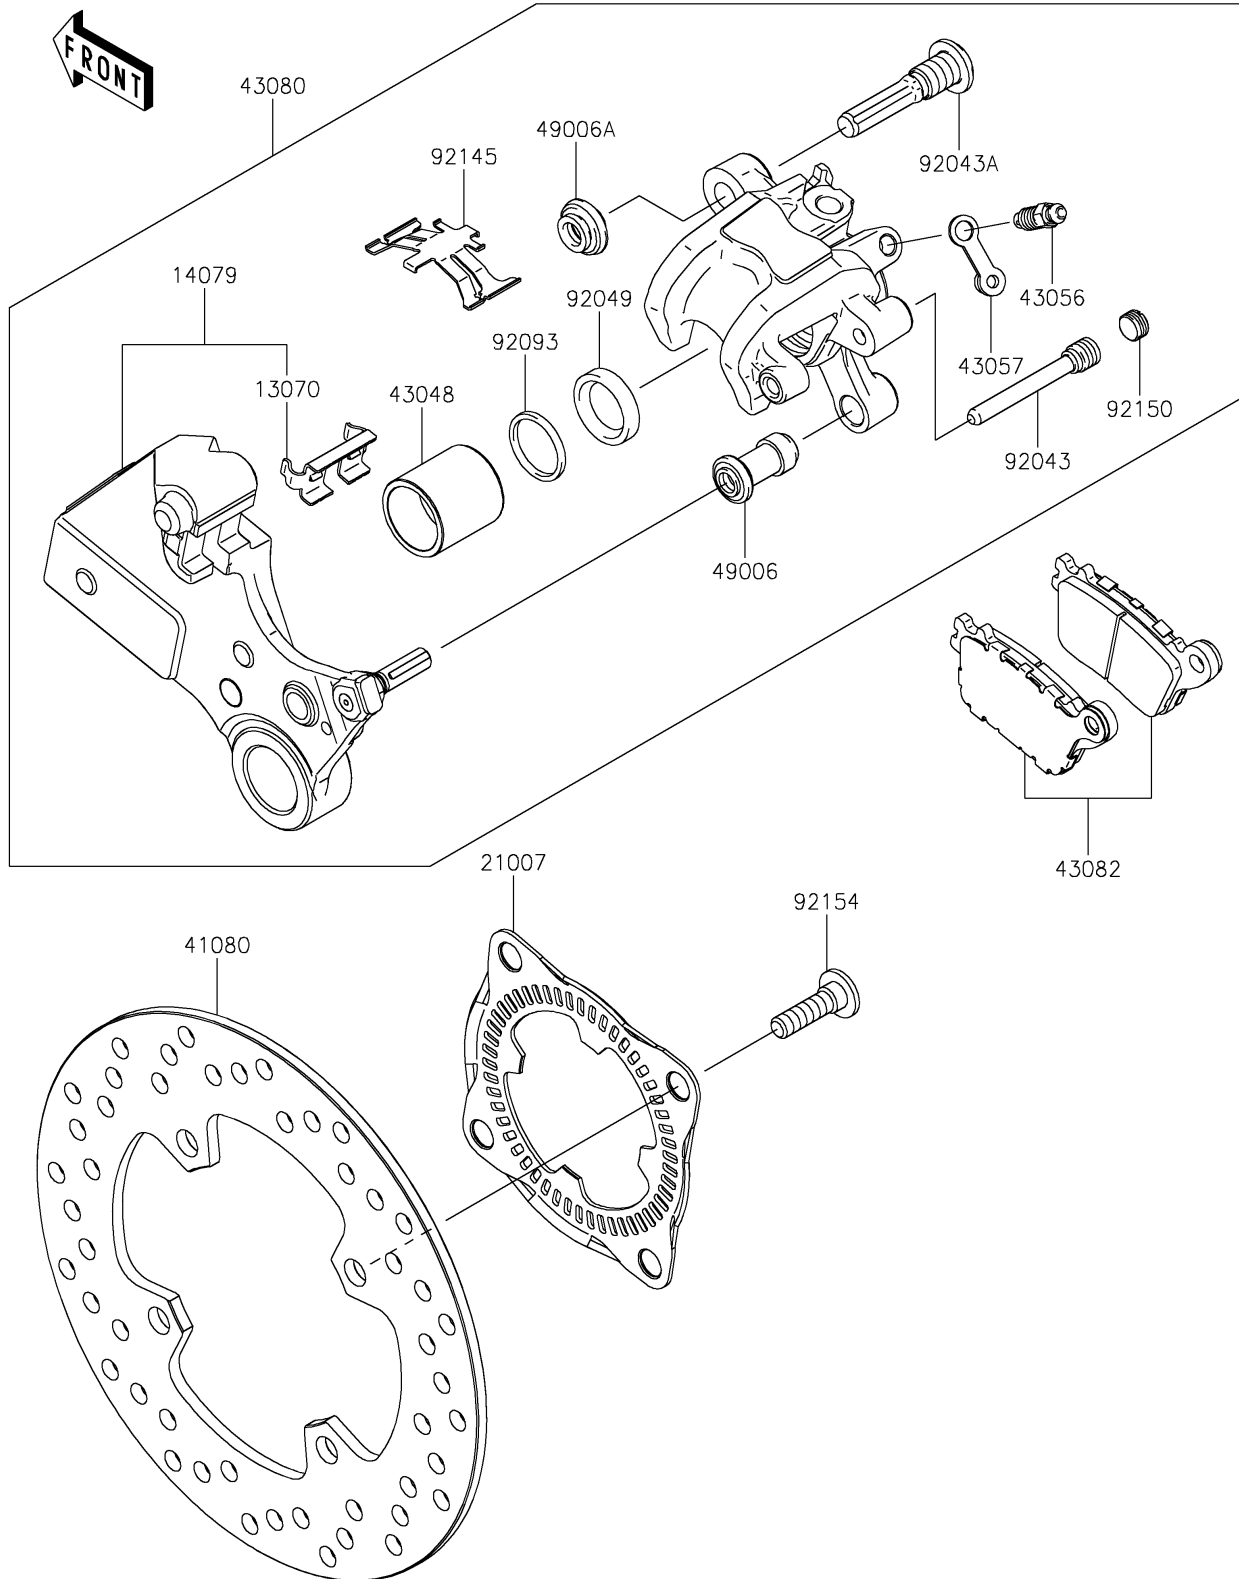

2026 Ninja ZX-10R

PARTS DIAGRAM

Rear Brake

F2294

2026 Ninja ZX-10R

PARTS LIST

Rear Brake

ITEM NAME

PART NUMBER

QUANTITY
