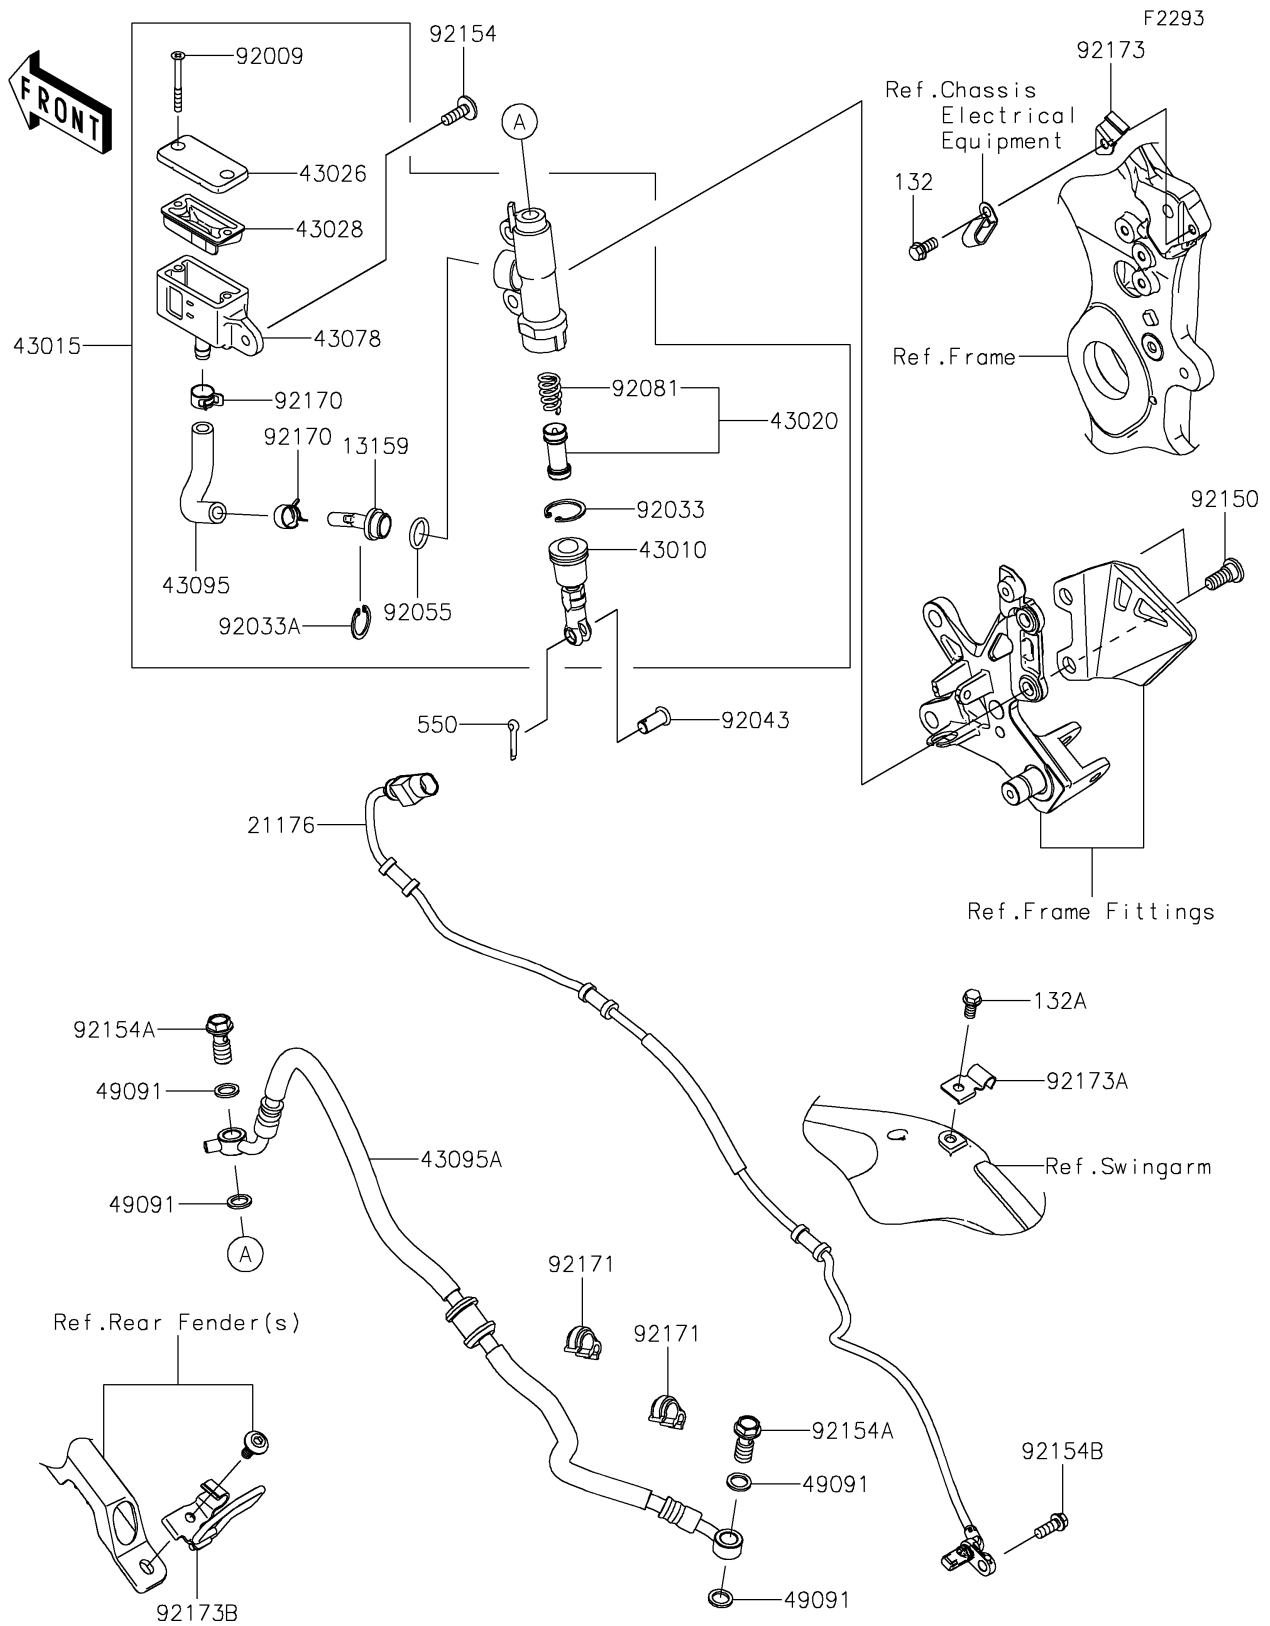

2026 NINJA® ZX™-10R

PARTS DIAGRAM

Rear Master Cylinder

2026 NINJA[®] ZX[™]-10R

PARTS LIST

Rear Master Cylinder

ITEM NAME

PART NUMBER

QUANTITY
