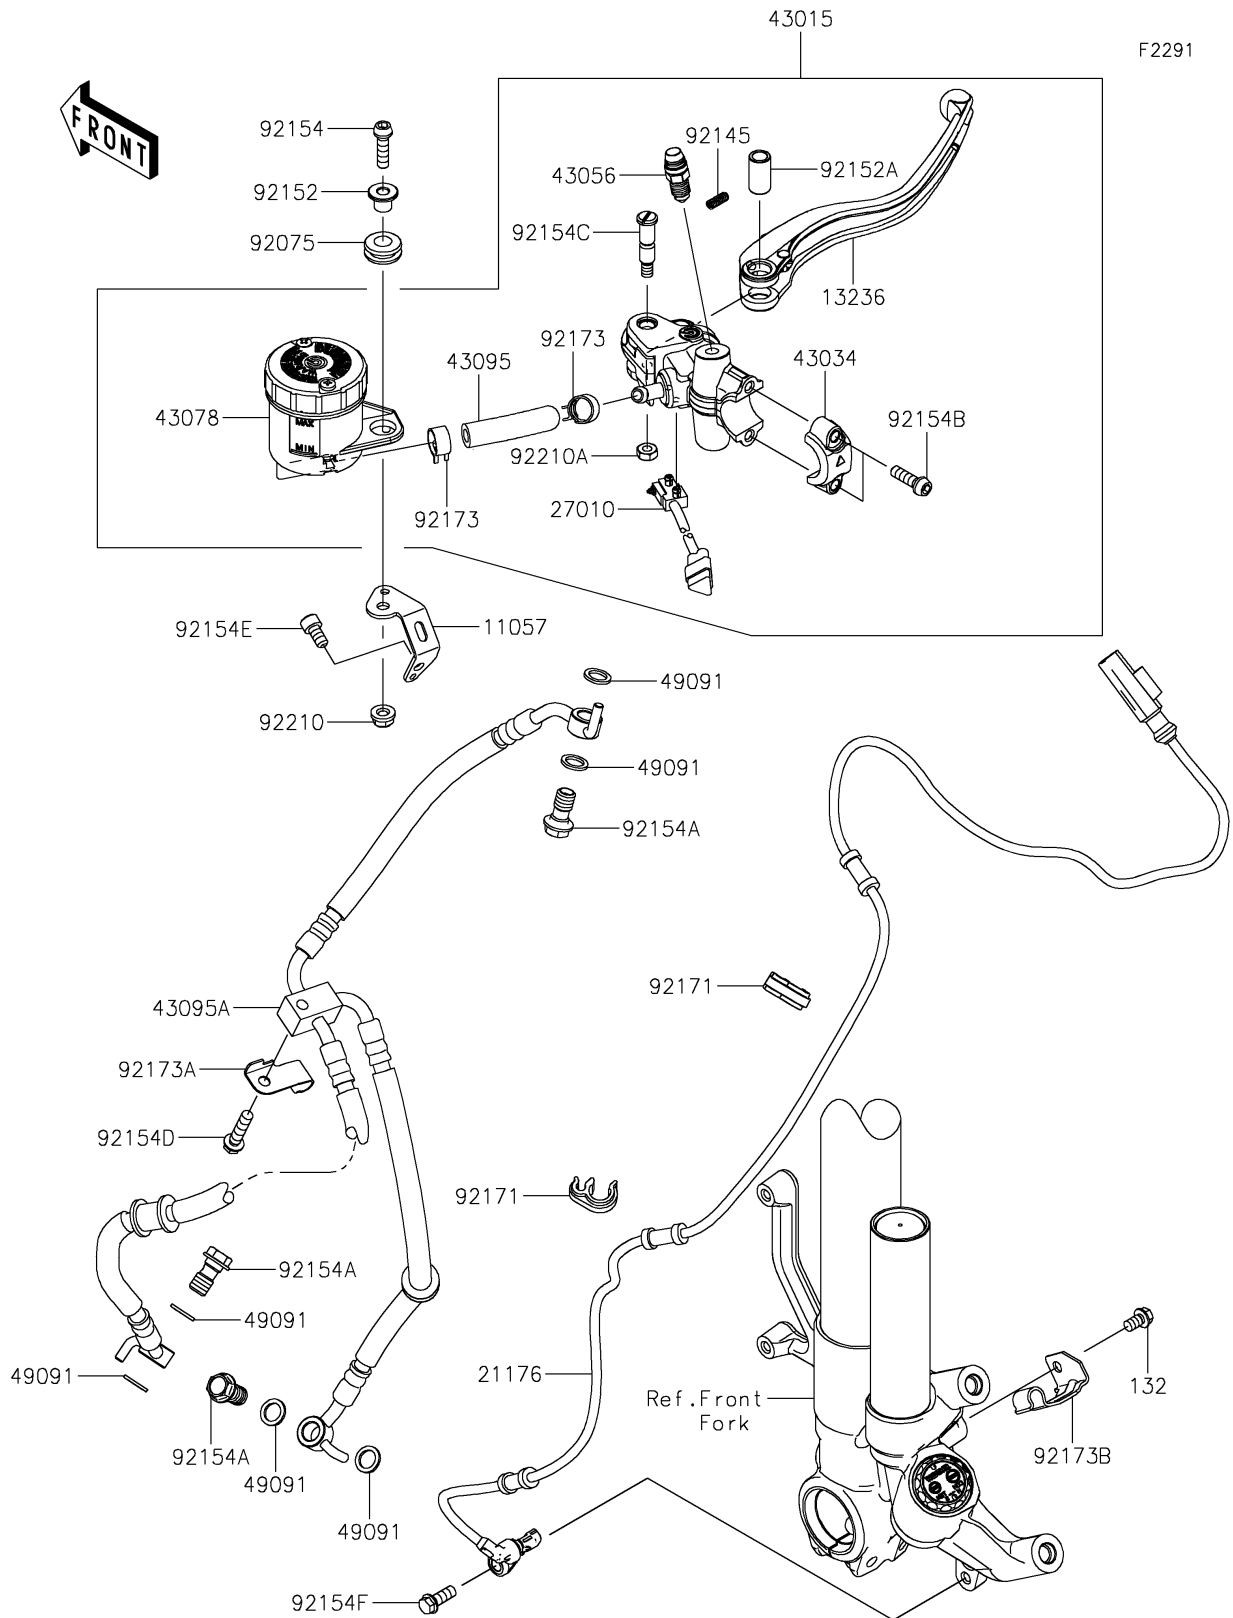

2026 Ninja ZX-10R

PARTS DIAGRAM

Front Master Cylinder

2026 Ninja ZX-10R

PARTS LIST

Front Master Cylinder

ITEM NAME	PART NUMBER	QUANTITY
BRACKET,RESERVOIR TANK (Ref # 11057)	11057-4250	1
LEVER-COMP,BRAKE (Ref # 13236)	13236-0770	1
SENSOR,FR WHEEL (Ref # 21176)	21176-0979	1
SWITCH,BRAKE (Ref # 27010)	27010-0946	1
CYLINDER-ASSY-MASTER,FR (Ref # 43015)	43015-0773	1
HOLDER-BRAKE (Ref # 43034)	43034-0121	1
BREATHER-BRAKE (Ref # 43056)	43056-0019	1
RESERVOIR (Ref # 43078)	43078-0577	1
HOSE-BRAKE (Ref # 43095)	43095-0908	1
HOSE-BRAKE,FR M/C-CALIPER (Ref # 43095A)	43095-1792	1
WASHER-SEAL,10.1X14.5X1.5 (Ref # 49091)	49091-0001	6
DAMPER (Ref # 92075)	92075-1028	1
SPRING (Ref # 92145)	92145-1683	1
COLLAR,6X16X10.6 (Ref # 92152)	92152-2110	1
COLLAR,LEVER (Ref # 92152A)	92152-2151	1
BOLT,SOCKET,6X22 (Ref # 92154)	92154-1456	1
BOLT,BANJO,10X19 (Ref # 92154A)	92154-1554	3
BOLT,SOCKET,6X20 (Ref # 92154B)	92154-1644	2
BOLT,LEVER (Ref # 92154C)	92154-1809	1
BOLT,FLANGED-SMALL,6X25 (Ref # 92154D)	92154-1836	1
BOLT,SOCKET,6X12 (Ref # 92154E)	92154-1978	1
BOLT,FLANGED,6X16 (Ref # 92154F)	92154-4217	1
CLAMP,BRAKE HOSE (Ref # 92171)	92171-1819	2
CLAMP,HOSE (Ref # 92173)	92173-1498	2
CLAMP,UNDER BRACKET (Ref # 92173A)	92173-1507	1
CLAMP,AXLE,LH (Ref # 92173B)	92173-1887	1
NUT,6MM (Ref # 92210)	92210-0991	1
NUT,U (Ref # 92210A)	92210-1424	1
BOLT-FLANGED-SMALL,6X10 (Ref # 132)	132BA0610	1