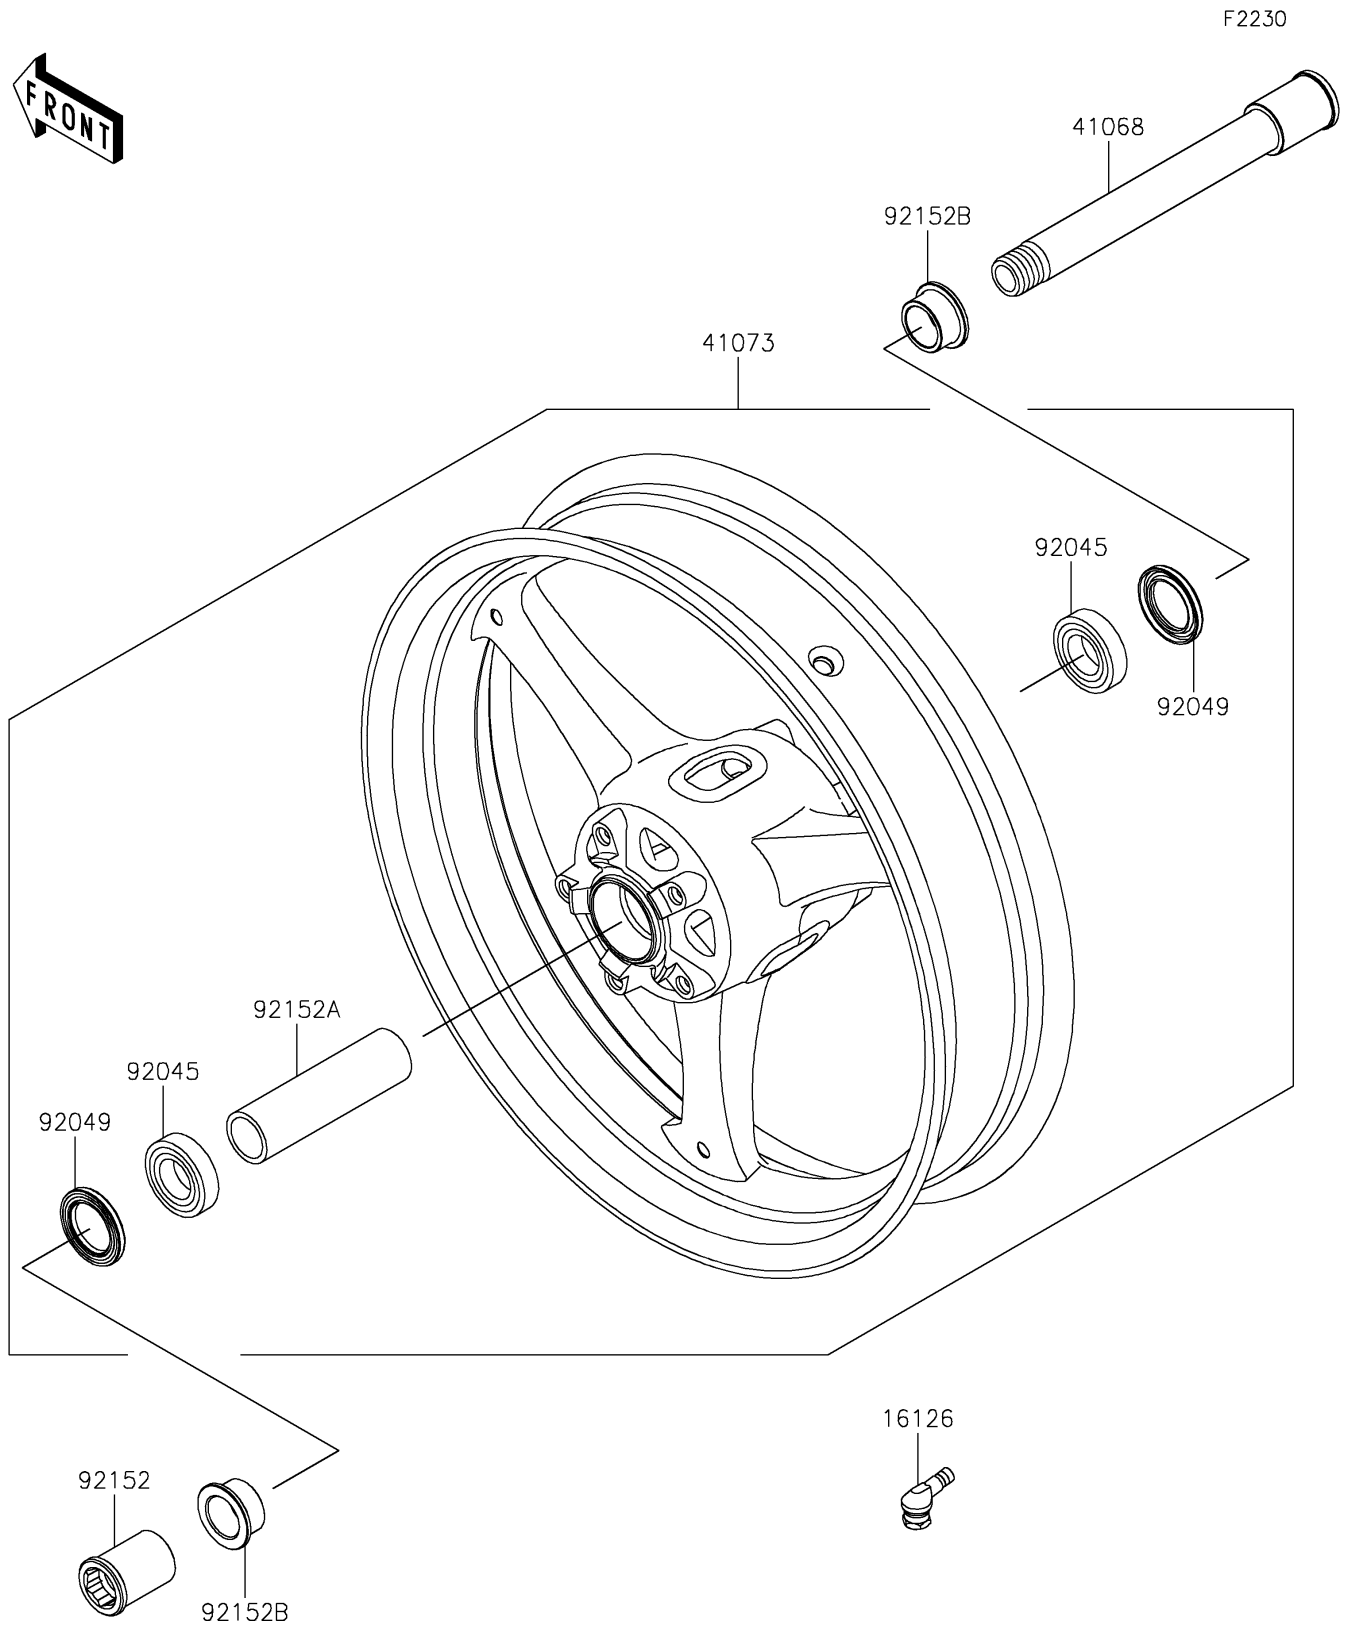

## PARTS DIAGRAM

### Front Wheel

## PARTS LIST

### Front Wheel

ITEM NAME	PART NUMBER	QUANTITY
VALVE (Ref # 16126)	16126-0735	1
AXLE,FR,25X205 (Ref # 41068)	41068-0594	1
WHEEL-ASSY,FR,G.BLACK (Ref # 41073)	41073-0757-18F	1
BEARING-BALL,25X47X12 (Ref # 92045)	92045-0803	2
SEAL-OIL,BJN-C2 32X47X5 (Ref # 92049)	92049-0050	2
COLLAR,FR AXLE,LH,L=44.5 (Ref # 92152)	92152-0240	1
COLLAR,FR HUB,L=115 (Ref # 92152A)	92152-0616	1
COLLAR,FR AXLE,L=18 (Ref # 92152B)	92152-2638	2