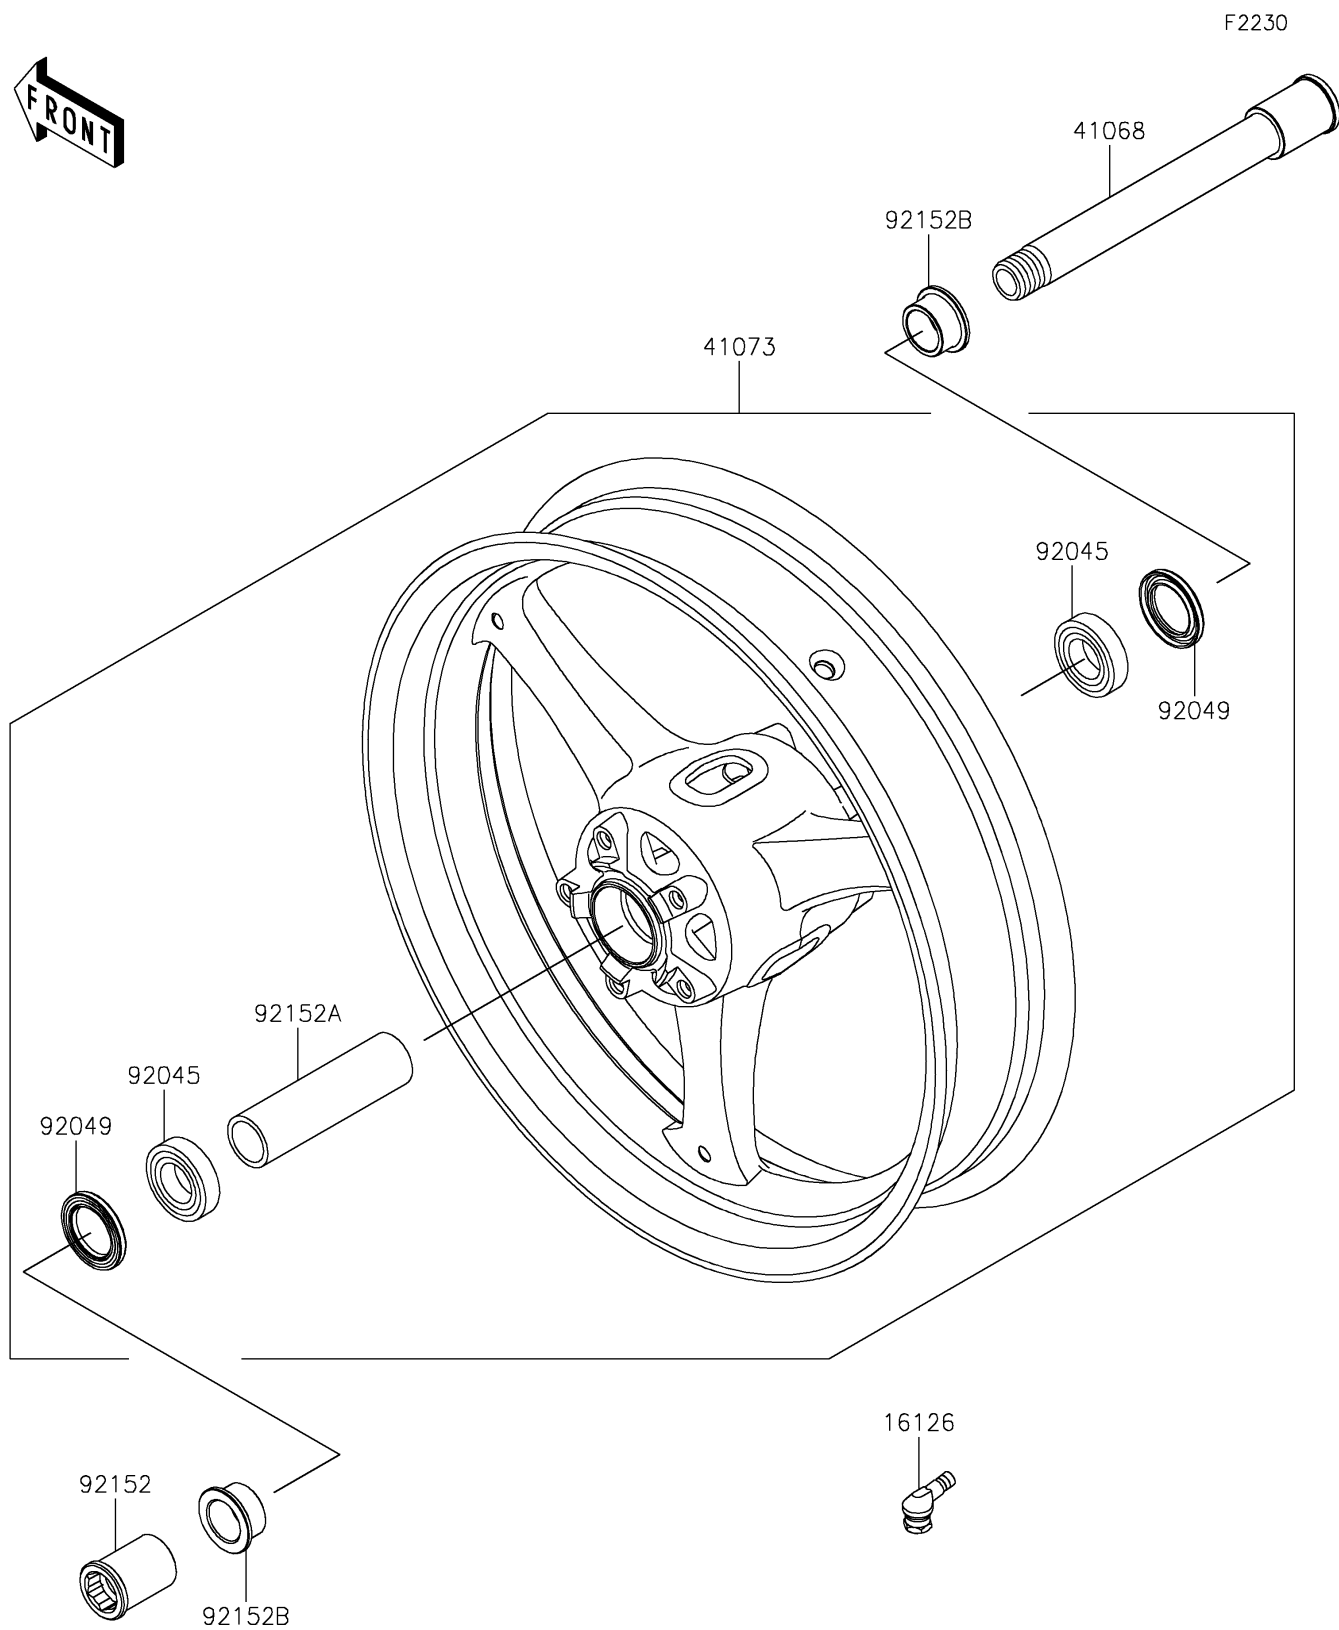

2026 NINJA[®] ZX[™]-10R

PARTS DIAGRAM

Front Wheel

2026 NINJA® ZX™-10R

PARTS LIST

Front Wheel

ITEM NAME	PART NUMBER	QUANTITY
VALVE (Ref # 16126)	16126-0735	1
AXLE,FR,25X205 (Ref # 41068)	41068-0594	1
WHEEL-ASSY,FR,G.BLACK (Ref # 41073)	41073-0757-18F	1
BEARING-BALL,25X47X12 (Ref # 92045)	92045-0803	2
SEAL-OIL,BJN-C2 32X47X5 (Ref # 92049)	92049-0050	2
COLLAR,FR AXLE,LH,L=44.5 (Ref # 92152)	92152-0240	1
COLLAR,FR HUB,L=115 (Ref # 92152A)	92152-0616	1
COLLAR,FR AXLE,L=18 (Ref # 92152B)	92152-2638	2