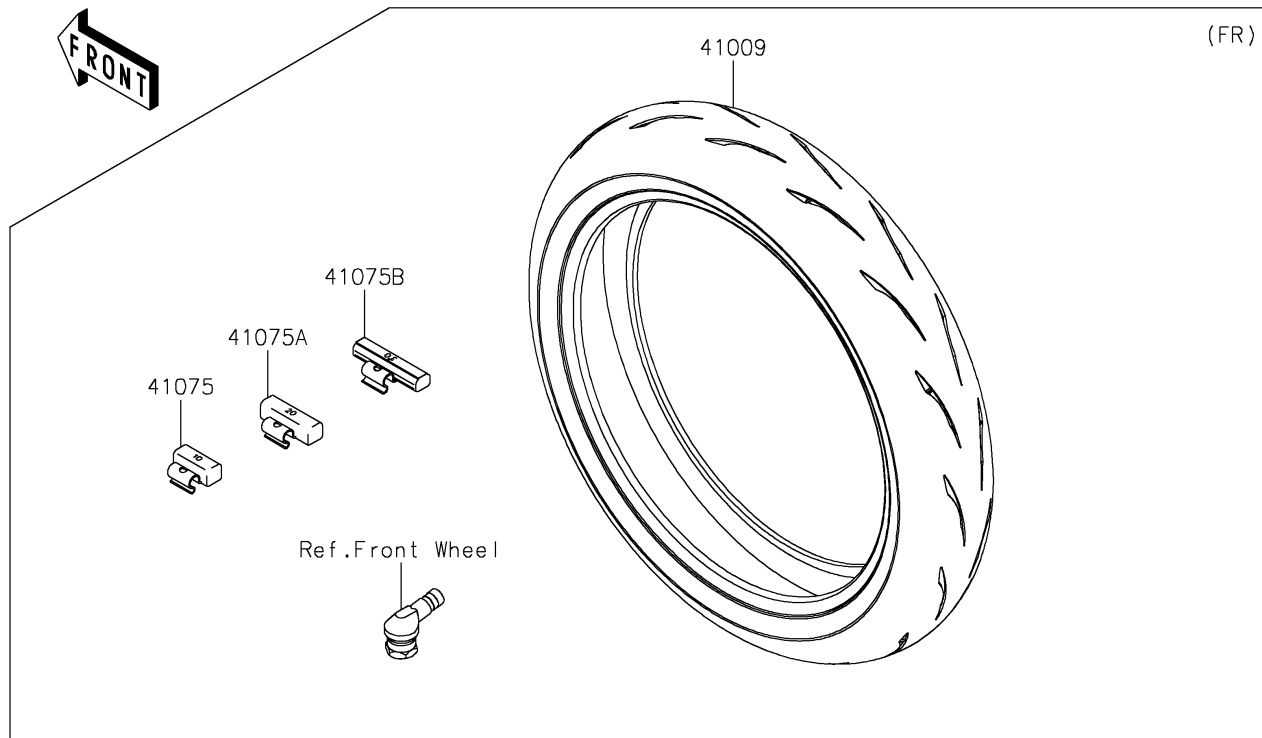

2026 NINJA® ZX™-10R

PARTS DIAGRAM

Tires

F2210

2026 NINJA[®] ZX[™]-10R

PARTS LIST

Tires

ITEM NAME	PART NUMBER	QUANTITY
TIRE,FR,120/70ZR17(58W),RS12F (Ref # 41009)	41009-1472	1
TIRE,RR,190/55ZR17(75W),RS12R (Ref # 41009A)	41009-1473	1
BALANCER-WHEEL,10G,SILVER (Ref # 41075)	41075-0007	AR
BALANCER-WHEEL,20G,SILVER (Ref # 41075A)	41075-0008	AR
BALANCER-WHEEL,30G,SILVER (Ref # 41075B)	41075-0009	AR