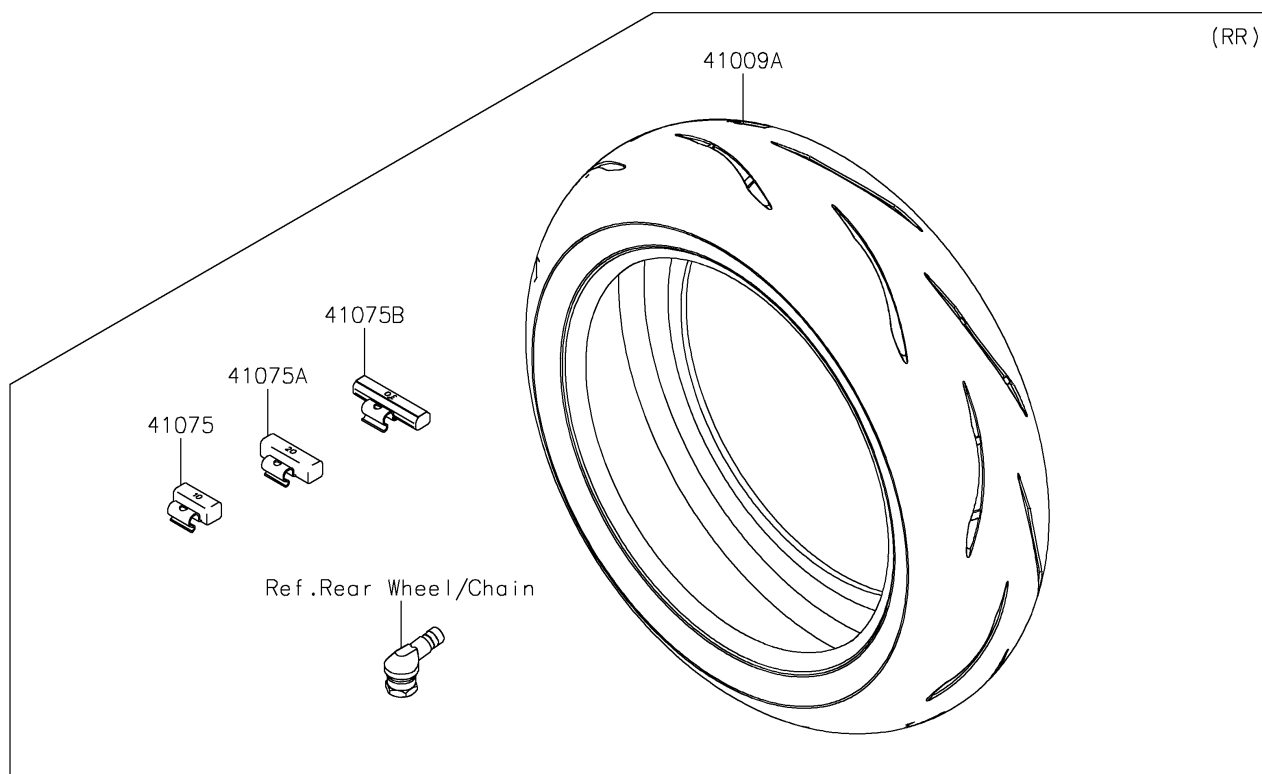

2026 NINJA® ZX™-10R

PARTS DIAGRAM

Tires

F2210

2026 NINJA[®] ZX[™]-10R

PARTS LIST

Tires

ITEM NAME	PART NUMBER	QUANTITY
TIRE,FR,120/70ZR17(58W),RS12F (Ref # 41009)	41009-1472	1
TIRE,RR,190/55ZR17(75W),RS12R (Ref # 41009A)	41009-1473	1
BALANCER-WHEEL,10G,SILVER (Ref # 41075)	41075-0007	AR
BALANCER-WHEEL,20G,SILVER (Ref # 41075A)	41075-0008	AR
BALANCER-WHEEL,30G,SILVER (Ref # 41075B)	41075-0009	AR