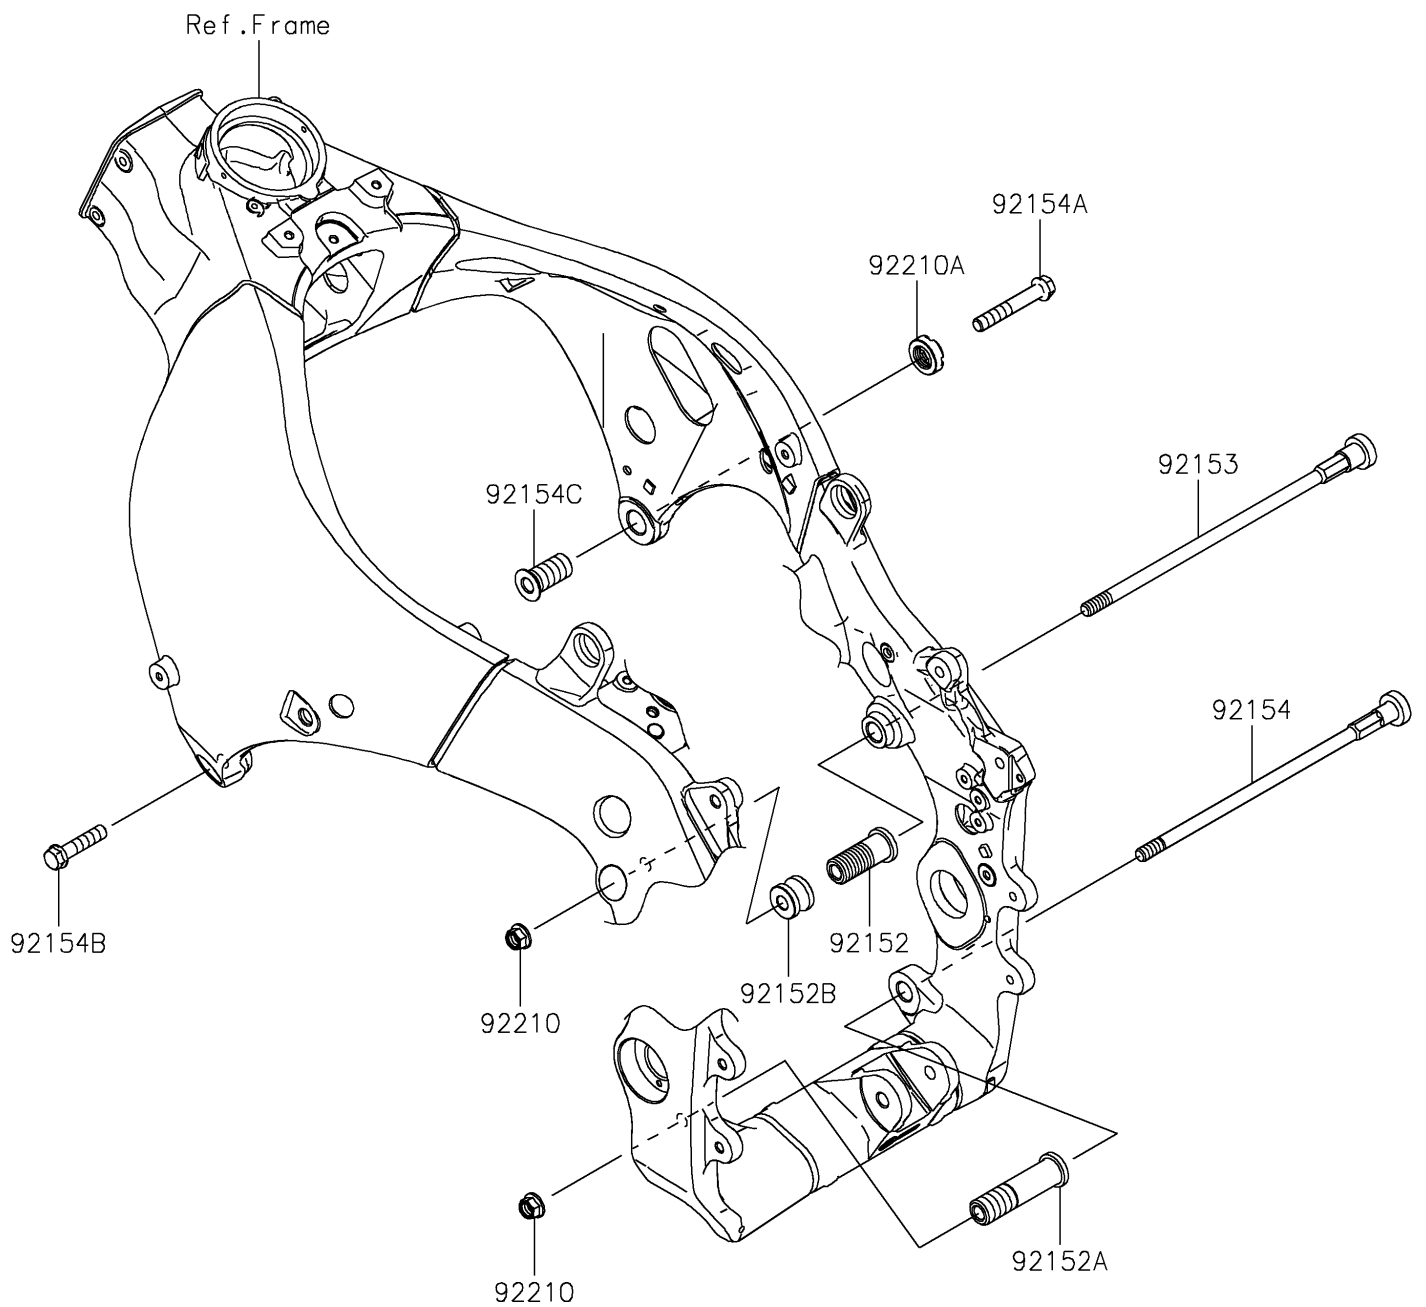

2026 NINJA® ZX™-10R

PARTS DIAGRAM

Engine Mount

F2122

2026 NINJA® ZX™-10R

PARTS LIST

Engine Mount

ITEM NAME	PART NUMBER	QUANTITY
COLLAR,ENGINE MOUNT (Ref # 92152)	92152-0076	1
COLLAR,10.5X20X80 (Ref # 92152A)	92152-0860	1
COLLAR (Ref # 92152B)	92152-0984	1
BOLT,SOCKET,10X279 (Ref # 92153)	92153-1329	1
BOLT,SOCKET,10X260 (Ref # 92154)	92154-0386	1
BOLT,FLANGED,10X65 (Ref # 92154A)	92154-1964	1
BOLT,FLANGED,10X40 (Ref # 92154B)	92154-1965	1
BOLT,SOCKET,18X38 (Ref # 92154C)	92154-1966	1
NUT,LOCK,FLANGED,10MM (Ref # 92210)	92210-1139	2
NUT,CASTLE,18MM (Ref # 92210A)	92210-1390	1