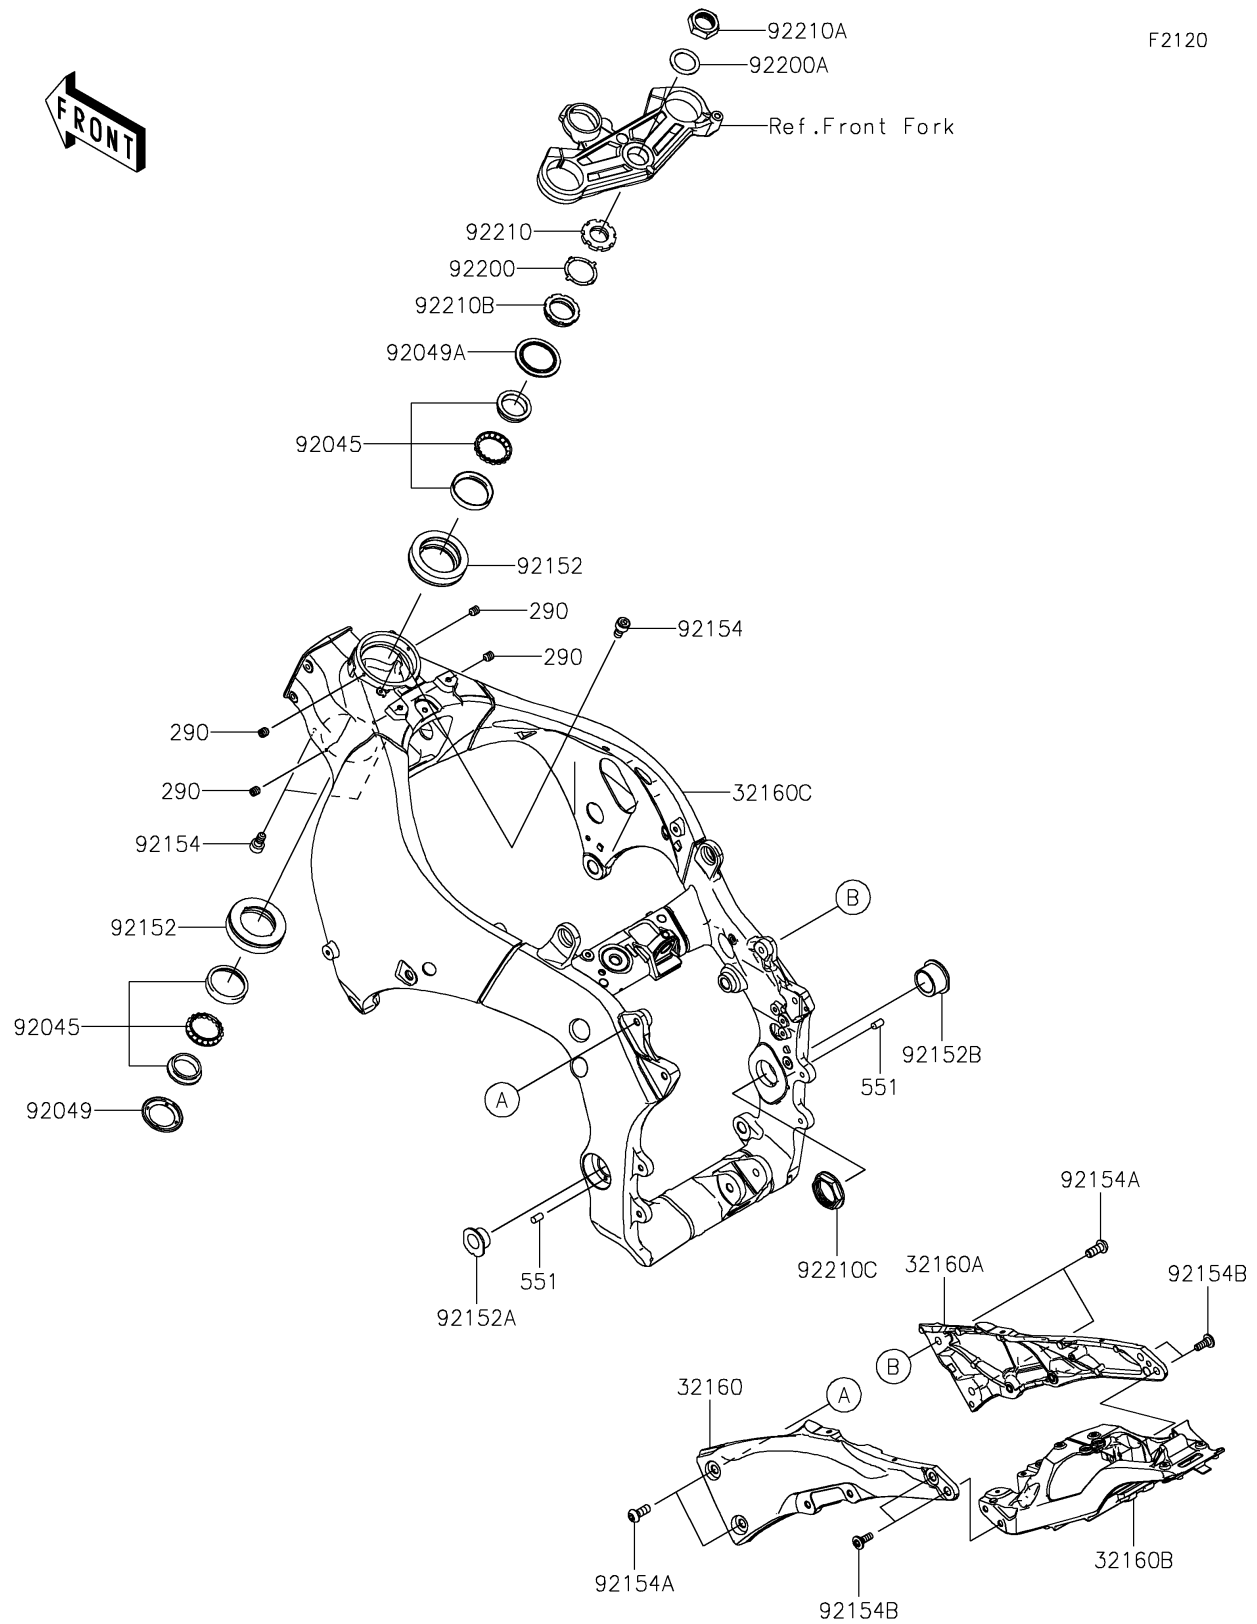

2026 Ninja ZX-10R

PARTS DIAGRAM

Frame

2026 Ninja ZX-10R

PARTS LIST

Frame

ITEM NAME	PART NUMBER	QUANTITY
FRAME-COMP,RR,LH,F.S.BLACK (Ref # 32160)	32160-0885-18R	1
FRAME-COMP,RR,RH,F.S.BLACK (Ref # 32160A)	32160-0886-18R	1
FRAME-COMP,RR (Ref # 32160B)	32160-1865	1
FRAME-COMP,MAIN,F.S.BLACK (Ref # 32160C)	32160-1872-18R	1
BEARING-BALL,SF07A17PX1V1 (Ref # 92045)	92045-1384	2
SEAL-OIL,DS35X55X4 (Ref # 92049)	92049-0022	1
SEAL-OIL,43X55.5X8.6 (Ref # 92049A)	92049-0742	1
COLLAR,55X77X18.5 (Ref # 92152)	92152-2165	2
COLLAR,PIVOT,LH (Ref # 92152A)	92152-4010	1
COLLAR,PIVOT,RH (Ref # 92152B)	92152-4011	1
BOLT,SOCKET,5X10 (Ref # 92154)	92154-1642	3
BOLT,SOCKET,10X25 (Ref # 92154A)	92154-1900	4
BOLT,SOCKET,8X23 (Ref # 92154B)	92154-1901	4
WASHER (Ref # 92200)	92200-0036	1
WASHER,28.5X40X1.6 (Ref # 92200A)	92200-0595	1
NUT,35MM (Ref # 92210)	92210-0095	1
NUT,28MM (Ref # 92210A)	92210-0209	1
NUT,35MM (Ref # 92210B)	92210-0823	1
NUT,38MM (Ref # 92210C)	92210-1441	1
SCREW-SET-SOCKET,5X6 (Ref # 290)	290Q0506	4
PIN-DOWEL (Ref # 551)	551R0408	2