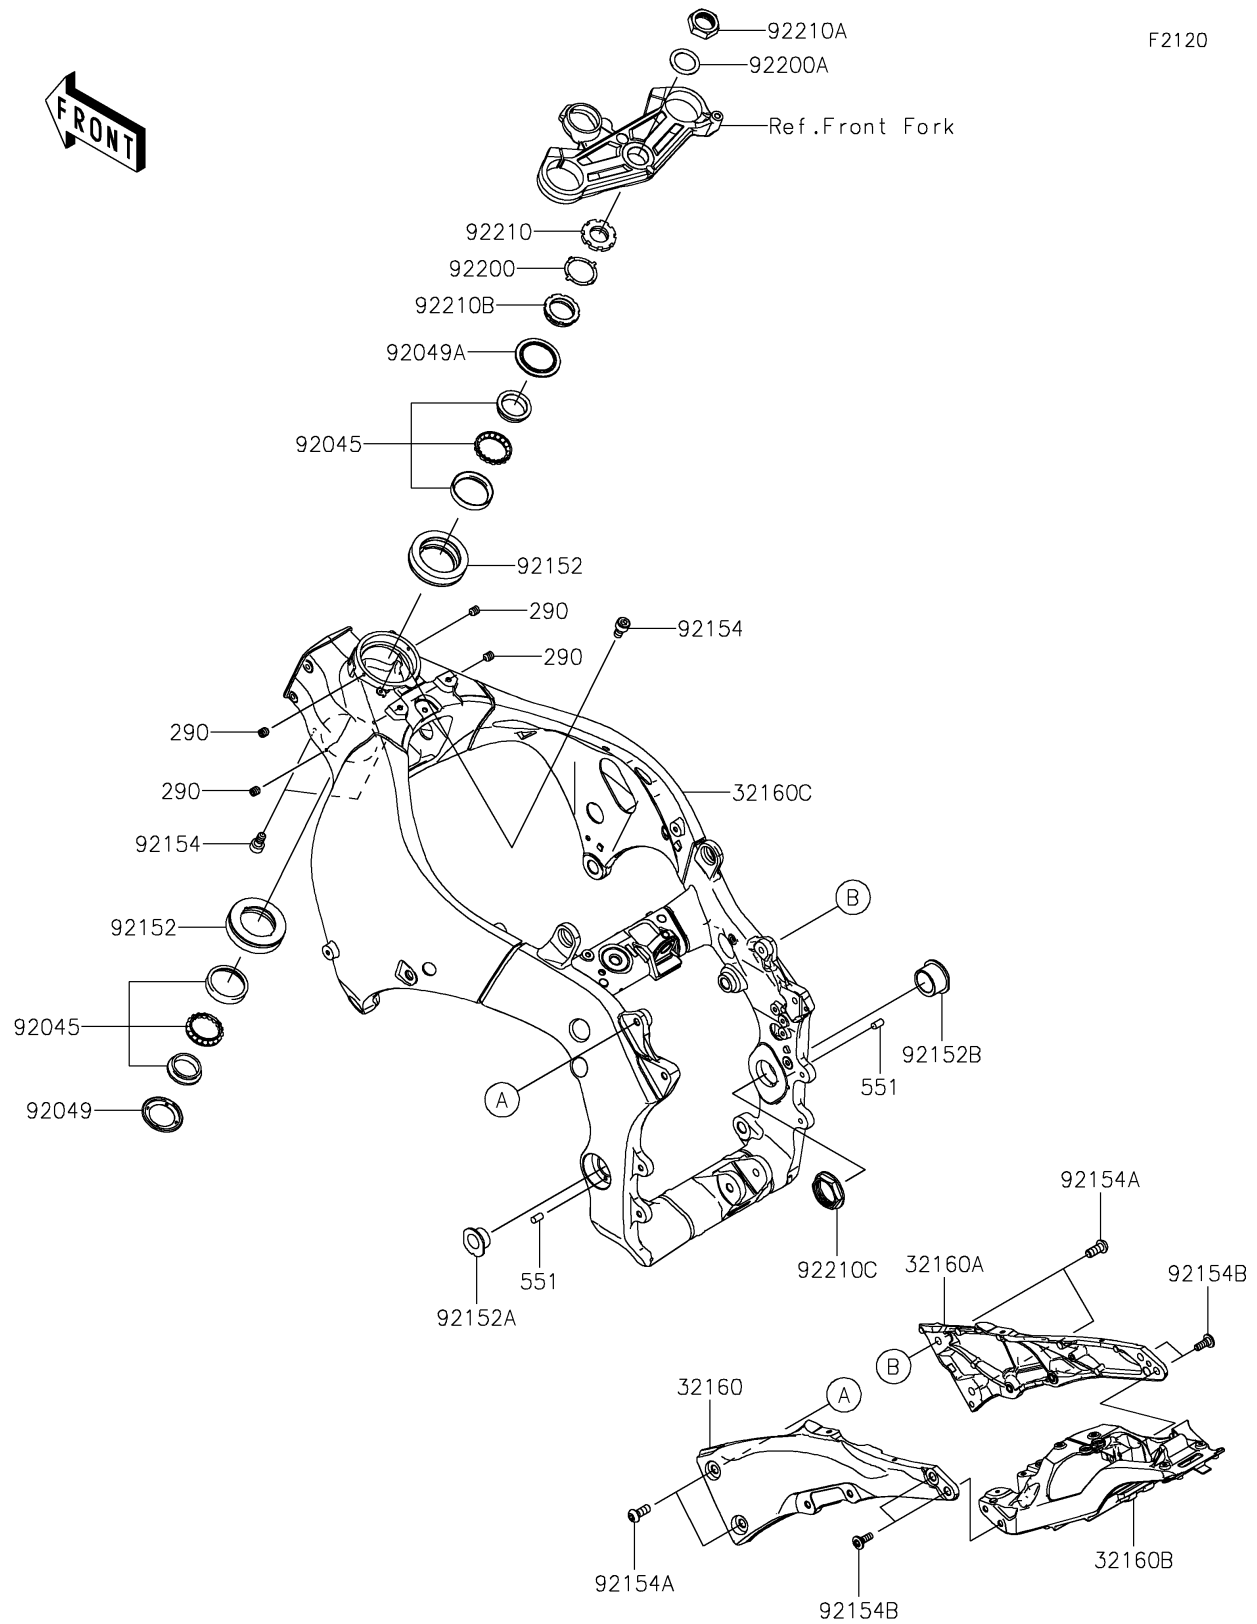

2026 NINJA® ZX™-10R

PARTS DIAGRAM

Frame

2026 NINJA® ZX™-10R

PARTS LIST

Frame

ITEM NAME	PART NUMBER	QUANTITY
FRAME-COMP,RR,LH,F.S.BLACK (Ref # 32160)	32160-0885-18R	1
FRAME-COMP,RR,RH,F.S.BLACK (Ref # 32160A)	32160-0886-18R	1
FRAME-COMP,RR (Ref # 32160B)	32160-1865	1
FRAME-COMP,MAIN,F.S.BLACK (Ref # 32160C)	32160-1872-18R	1
BEARING-BALL,SF07A17PX1V1 (Ref # 92045)	92045-1384	2
SEAL-OIL,DS35X55X4 (Ref # 92049)	92049-0022	1
SEAL-OIL,43X55.5X8.6 (Ref # 92049A)	92049-0742	1
COLLAR,55X77X18.5 (Ref # 92152)	92152-2165	2
COLLAR,PIVOT,LH (Ref # 92152A)	92152-4010	1
COLLAR,PIVOT,RH (Ref # 92152B)	92152-4011	1
BOLT,SOCKET,5X10 (Ref # 92154)	92154-1642	3
BOLT,SOCKET,10X25 (Ref # 92154A)	92154-1900	4
BOLT,SOCKET,8X23 (Ref # 92154B)	92154-1901	4
WASHER (Ref # 92200)	92200-0036	1
WASHER,28.5X40X1.6 (Ref # 92200A)	92200-0595	1
NUT,35MM (Ref # 92210)	92210-0095	1
NUT,28MM (Ref # 92210A)	92210-0209	1
NUT,35MM (Ref # 92210B)	92210-0823	1
NUT,38MM (Ref # 92210C)	92210-1441	1
SCREW-SET-SOCKET,5X6 (Ref # 290)	290Q0506	4
PIN-DOWEL (Ref # 551)	551R0408	2