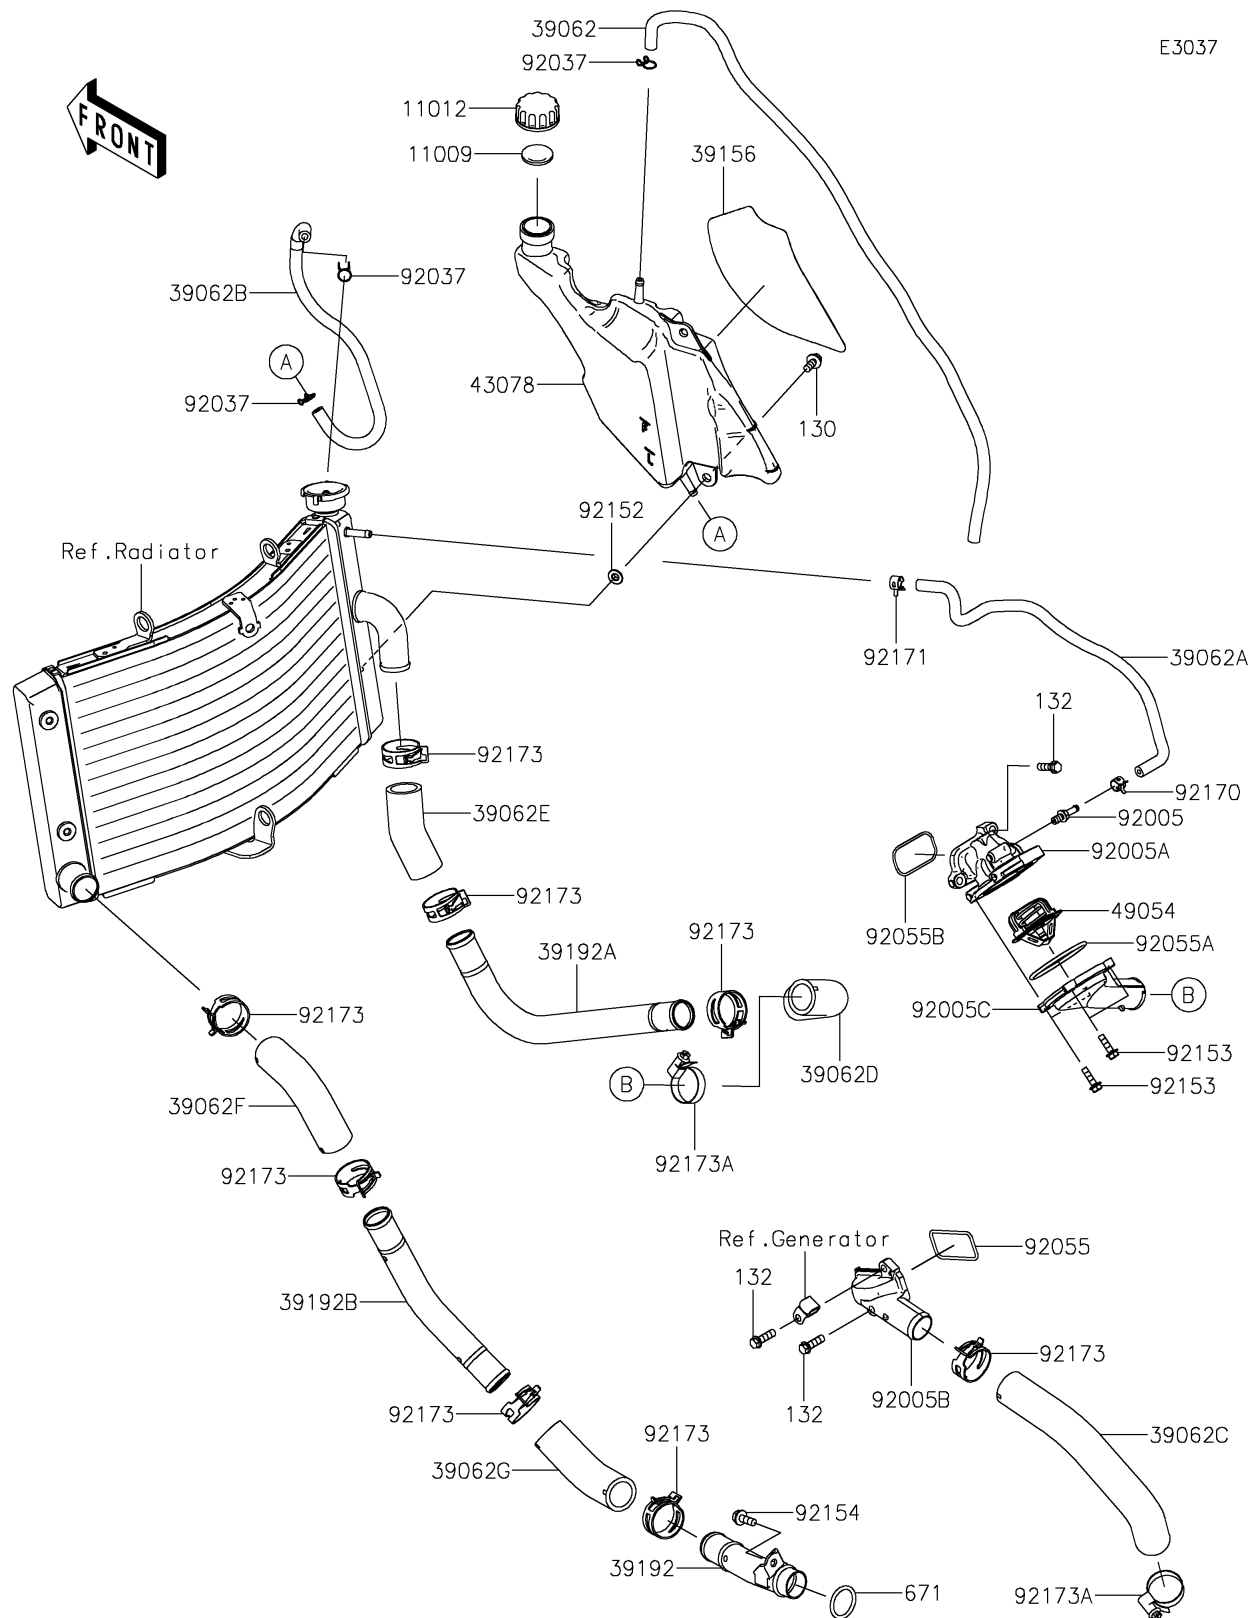

2026 Ninja ZX-10R

PARTS DIAGRAM

Water Pipe

2026 Ninja ZX-10R

PARTS LIST

Water Pipe

ITEM NAME	PART NUMBER	QUANTITY
GASKET,RESERVOIR TANK CAP (Ref # 11009)	11009-1145	1
CAP (Ref # 11012)	11012-1084	1
HOSE-COOLING,OVER FLOW (Ref # 39062)	39062-0729	1
HOSE-COOLING,THERMO CASE-RAD. (Ref # 39062A)	39062-0917	1
HOSE-COOLING,RETURN (Ref # 39062B)	39062-0921	1
HOSE-COOLING (Ref # 39062C)	39062-2142	1
HOSE-COOLING,THERMO CAP-W/PIPE (Ref # 39062D)	39062-2143	1
HOSE-COOLING,W/PIPE-RADIATOR (Ref # 39062E)	39062-2144	1
HOSE-COOLING,RADIATOR-W/PIPE (Ref # 39062F)	39062-2145	1
HOSE-COOLING (Ref # 39062G)	39062-2146	1
PAD,RESERVOIR (Ref # 39156)	39156-2987	1
PIPE,TUBE(RADIATOR)-WATER PUMP (Ref # 39192)	39192-0617	1
PIPE-WATER (Ref # 39192A)	39192-0677	1
PIPE-WATER (Ref # 39192B)	39192-0678	1
RESERVOIR (Ref # 43078)	43078-0627	1
THERMOSTAT (Ref # 49054)	49054-0004	1
FITTING (Ref # 92005)	92005-0826	1
FITTING,THERMO CASE (Ref # 92005A)	92005-0901	1
FITTING,CYLINDER (Ref # 92005B)	92005-0982	1
FITTING,THERMO CAP (Ref # 92005C)	92005-1412	1
CLAMP,TUBE (Ref # 92037)	92037-147	3
RING-O (Ref # 92055)	92055-0209	1
RING-O,53.5X2.6 (Ref # 92055A)	92055-0831	1
RING-O,27.6X49.6X1.9 (Ref # 92055B)	92055-0913	1
COLLAR (Ref # 92152)	92152-1414	2
BOLT,FLANGED,5X18 (Ref # 92153)	92153-1588	4
BOLT,FLANGED-SMALL,6X16 (Ref # 92154)	92154-1893	1
CLAMP (Ref # 92170)	92170-1493	1
CLAMP (Ref # 92171)	92171-0719	1

2026 Ninja ZX-10R

PARTS LIST

Water Pipe

ITEM NAME	PART NUMBER	QUANTITY
CLAMP,34MM (Ref # 92173)	92173-1360	8
CLAMP (Ref # 92173A)	92173-1548	2
BOLT-FLANGED,6X14 (Ref # 130)	130BA0614	2
BOLT-FLANGED-SMALL,6X20 (Ref # 132)	132BC0620	4
O RING,25MM (Ref # 671)	671B2525	1