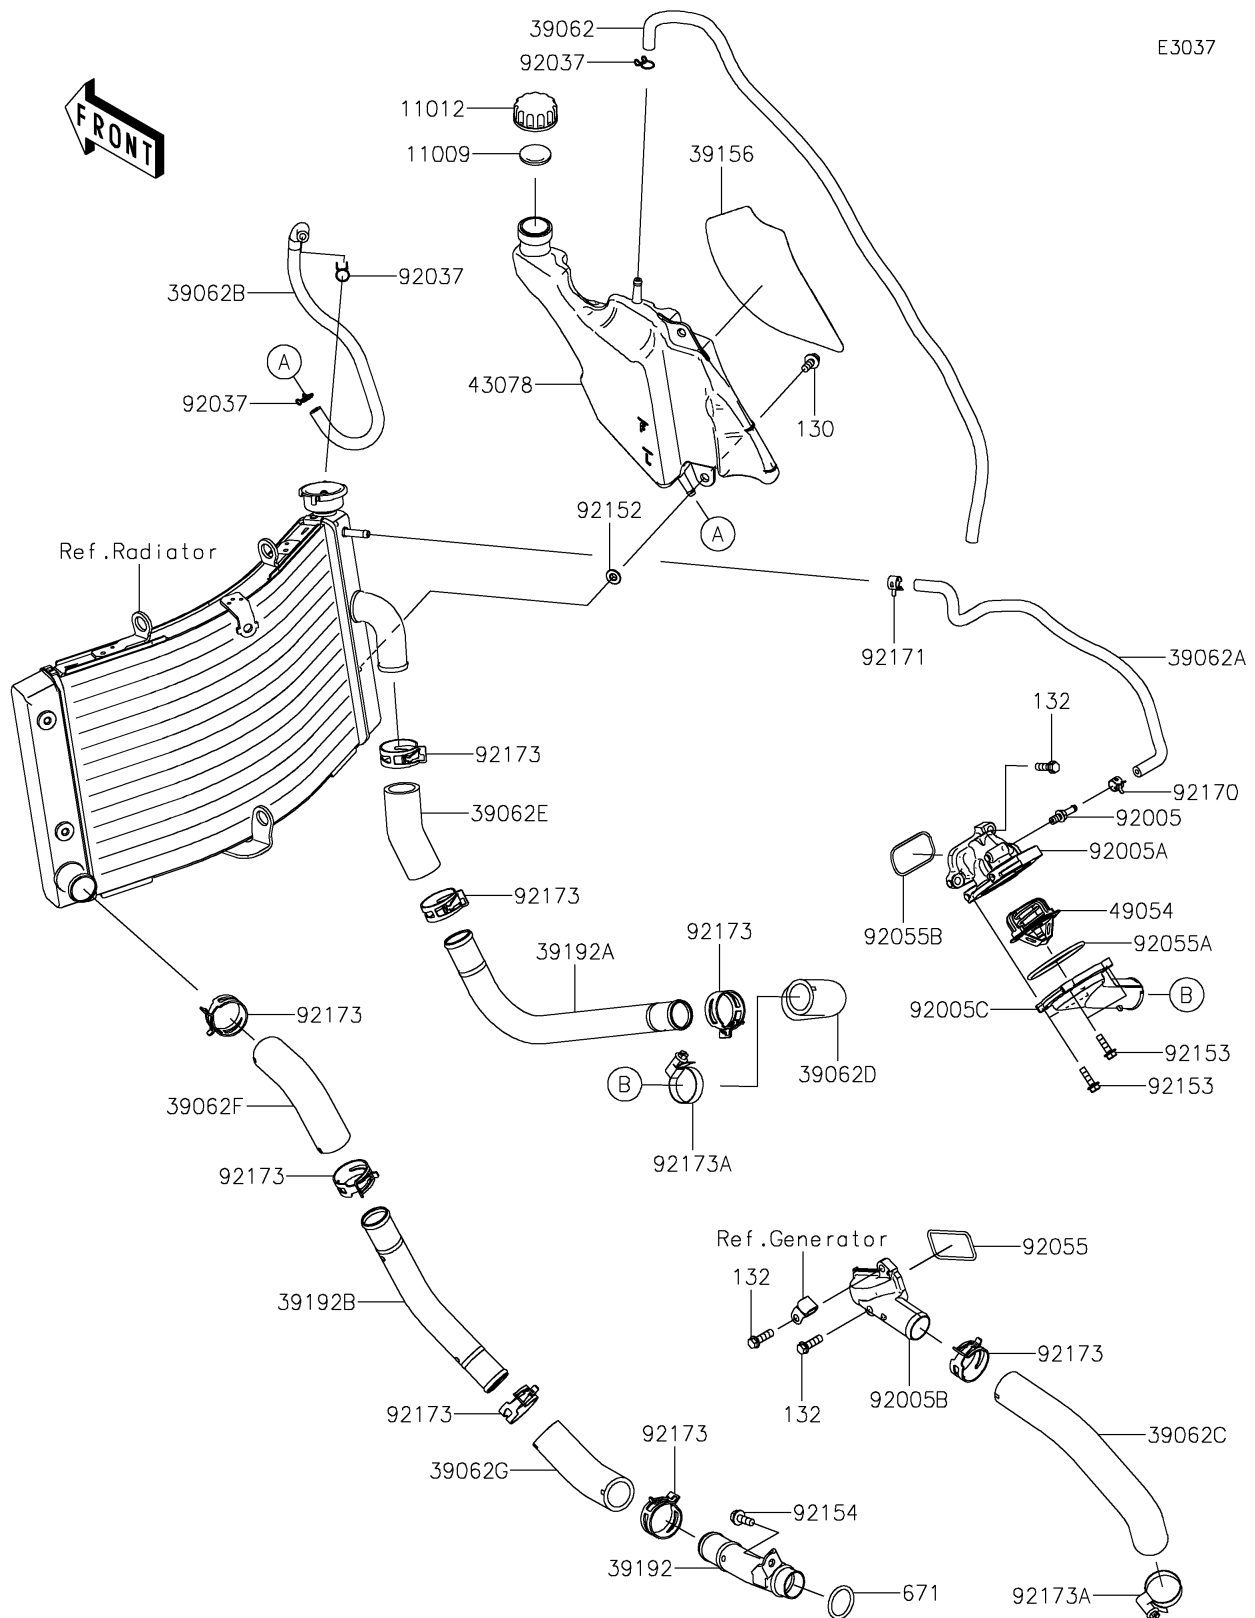

2026 NINJA® ZX™-10R

PARTS DIAGRAM

Water Pipe

2026 NINJA® ZX™-10R

PARTS LIST

Water Pipe

ITEM NAME	PART NUMBER	QUANTITY
GASKET,RESERVOIR TANK CAP (Ref # 11009)	11009-1145	1
CAP (Ref # 11012)	11012-1084	1
HOSE-COOLING,OVER FLOW (Ref # 39062)	39062-0729	1
HOSE-COOLING,THERMO CASE-RAD. (Ref # 39062A)	39062-0917	1
HOSE-COOLING,RETURN (Ref # 39062B)	39062-0921	1
HOSE-COOLING (Ref # 39062C)	39062-2142	1
HOSE-COOLING,THERMO CAP-W/PIPE (Ref # 39062D)	39062-2143	1
HOSE-COOLING,W/PIPE-RADIATOR (Ref # 39062E)	39062-2144	1
HOSE-COOLING,RADIATOR-W/PIPE (Ref # 39062F)	39062-2145	1
HOSE-COOLING (Ref # 39062G)	39062-2146	1
PAD,RESERVOIR (Ref # 39156)	39156-2987	1
PIPE,TUBE(RADIATOR)-WATER PUMP (Ref # 39192)	39192-0617	1
PIPE-WATER (Ref # 39192A)	39192-0677	1
PIPE-WATER (Ref # 39192B)	39192-0678	1
RESERVOIR (Ref # 43078)	43078-0627	1
THERMOSTAT (Ref # 49054)	49054-0004	1
FITTING (Ref # 92005)	92005-0826	1
FITTING,THERMO CASE (Ref # 92005A)	92005-0901	1
FITTING,CYLINDER (Ref # 92005B)	92005-0982	1
FITTING,THERMO CAP (Ref # 92005C)	92005-1412	1
CLAMP,TUBE (Ref # 92037)	92037-147	3
RING-O (Ref # 92055)	92055-0209	1
RING-O,53.5X2.6 (Ref # 92055A)	92055-0831	1
RING-O,27.6X49.6X1.9 (Ref # 92055B)	92055-0913	1
COLLAR (Ref # 92152)	92152-1414	2
BOLT,FLANGED,5X18 (Ref # 92153)	92153-1588	4
BOLT,FLANGED-SMALL,6X16 (Ref # 92154)	92154-1893	1
CLAMP (Ref # 92170)	92170-1493	1
CLAMP (Ref # 92171)	92171-0719	1

2026 NINJA[®] ZX[™]-10R

PARTS LIST

Water Pipe

ITEM NAME	PART NUMBER	QUANTITY
CLAMP,34MM (Ref # 92173)	92173-1360	8
CLAMP (Ref # 92173A)	92173-1548	2
BOLT-FLANGED,6X14 (Ref # 130)	130BA0614	2
BOLT-FLANGED-SMALL,6X20 (Ref # 132)	132BC0620	4
O RING,25MM (Ref # 671)	671B2525	1