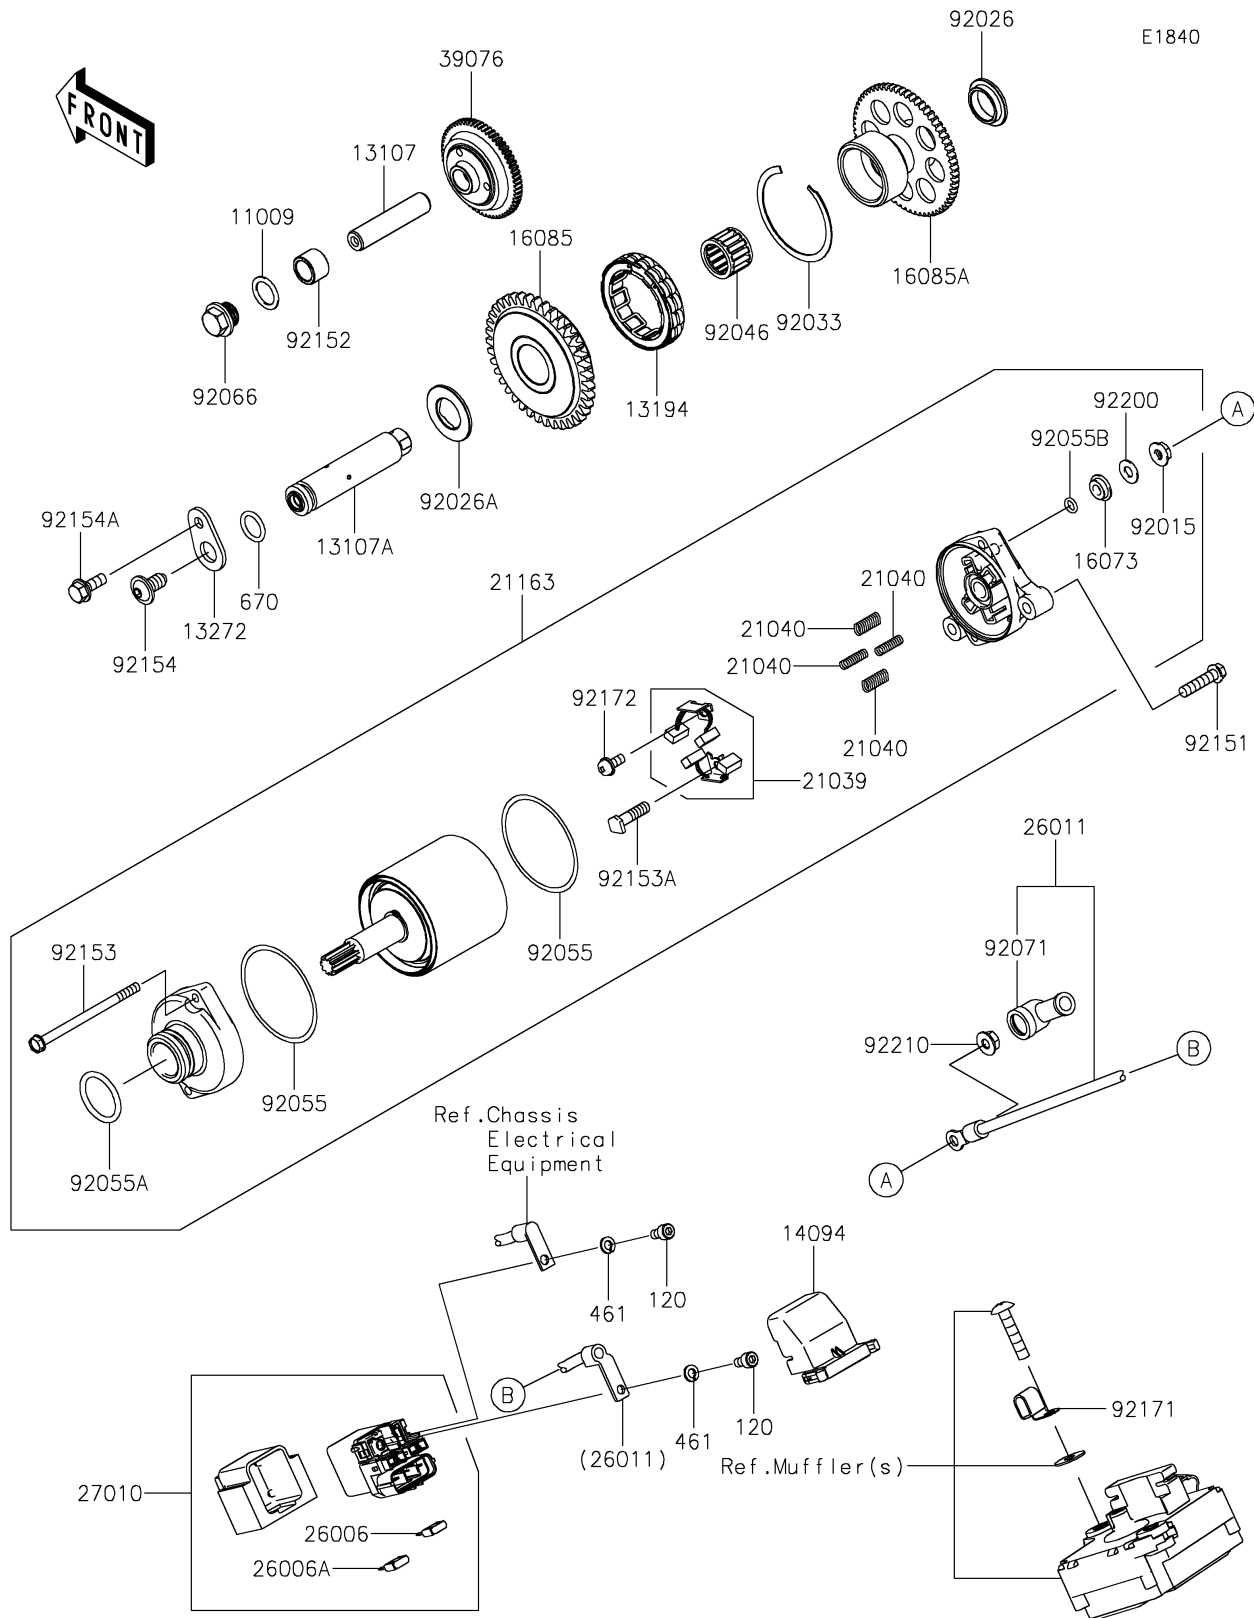

2026 Ninja ZX-10R

PARTS DIAGRAM

Starter Motor