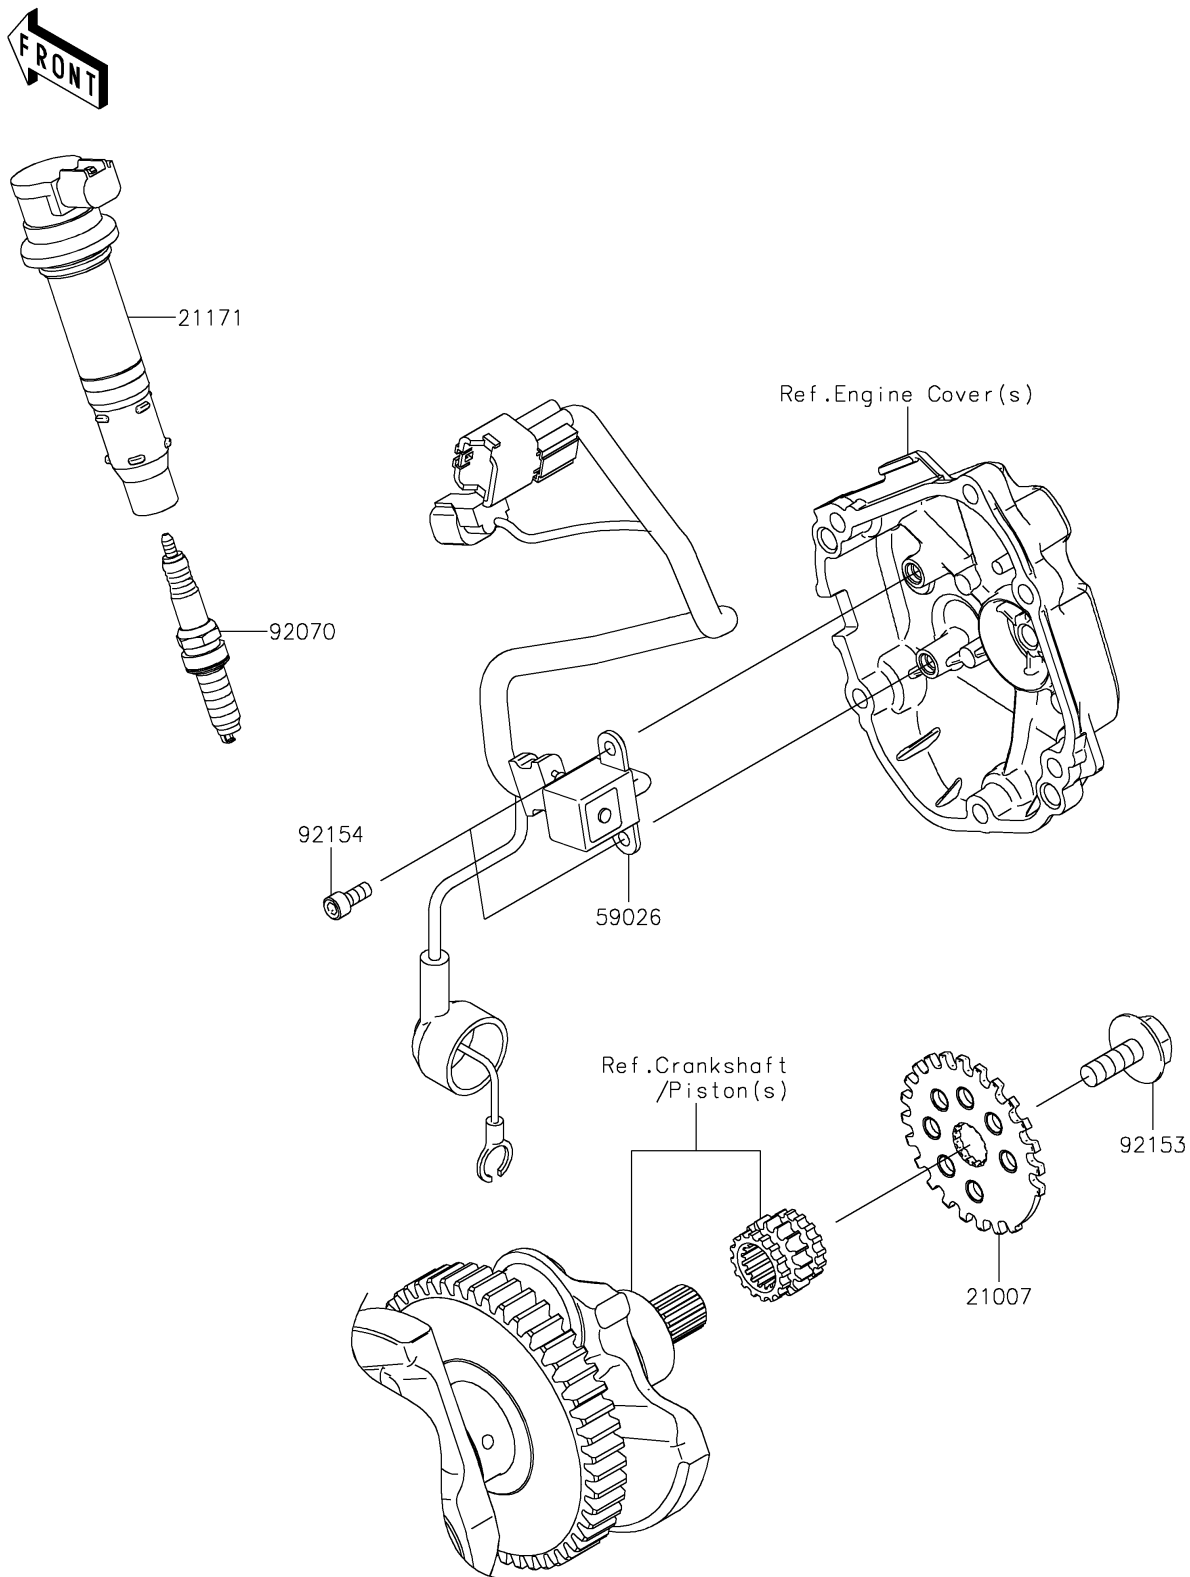

2026 Ninja ZX-10R

PARTS DIAGRAM

Ignition System

E1830

2026 Ninja ZX-10R

PARTS LIST

Ignition System

ITEM NAME	PART NUMBER	QUANTITY
ROTOR,PULSING (Ref # 21007)	21007-0705	1
COIL-ASSY-IGNITION (Ref # 21171)	21171-0756	4
COIL-PULSING (Ref # 59026)	59026-0044	1
PLUG-SPARK,SILMAR9B9(NGK) (Ref # 92070)	92070-0047	4
BOLT,FLANGED,8X23 (Ref # 92153)	92153-0549	1
BOLT,SOCKET,5X12 (Ref # 92154)	92154-0503	2