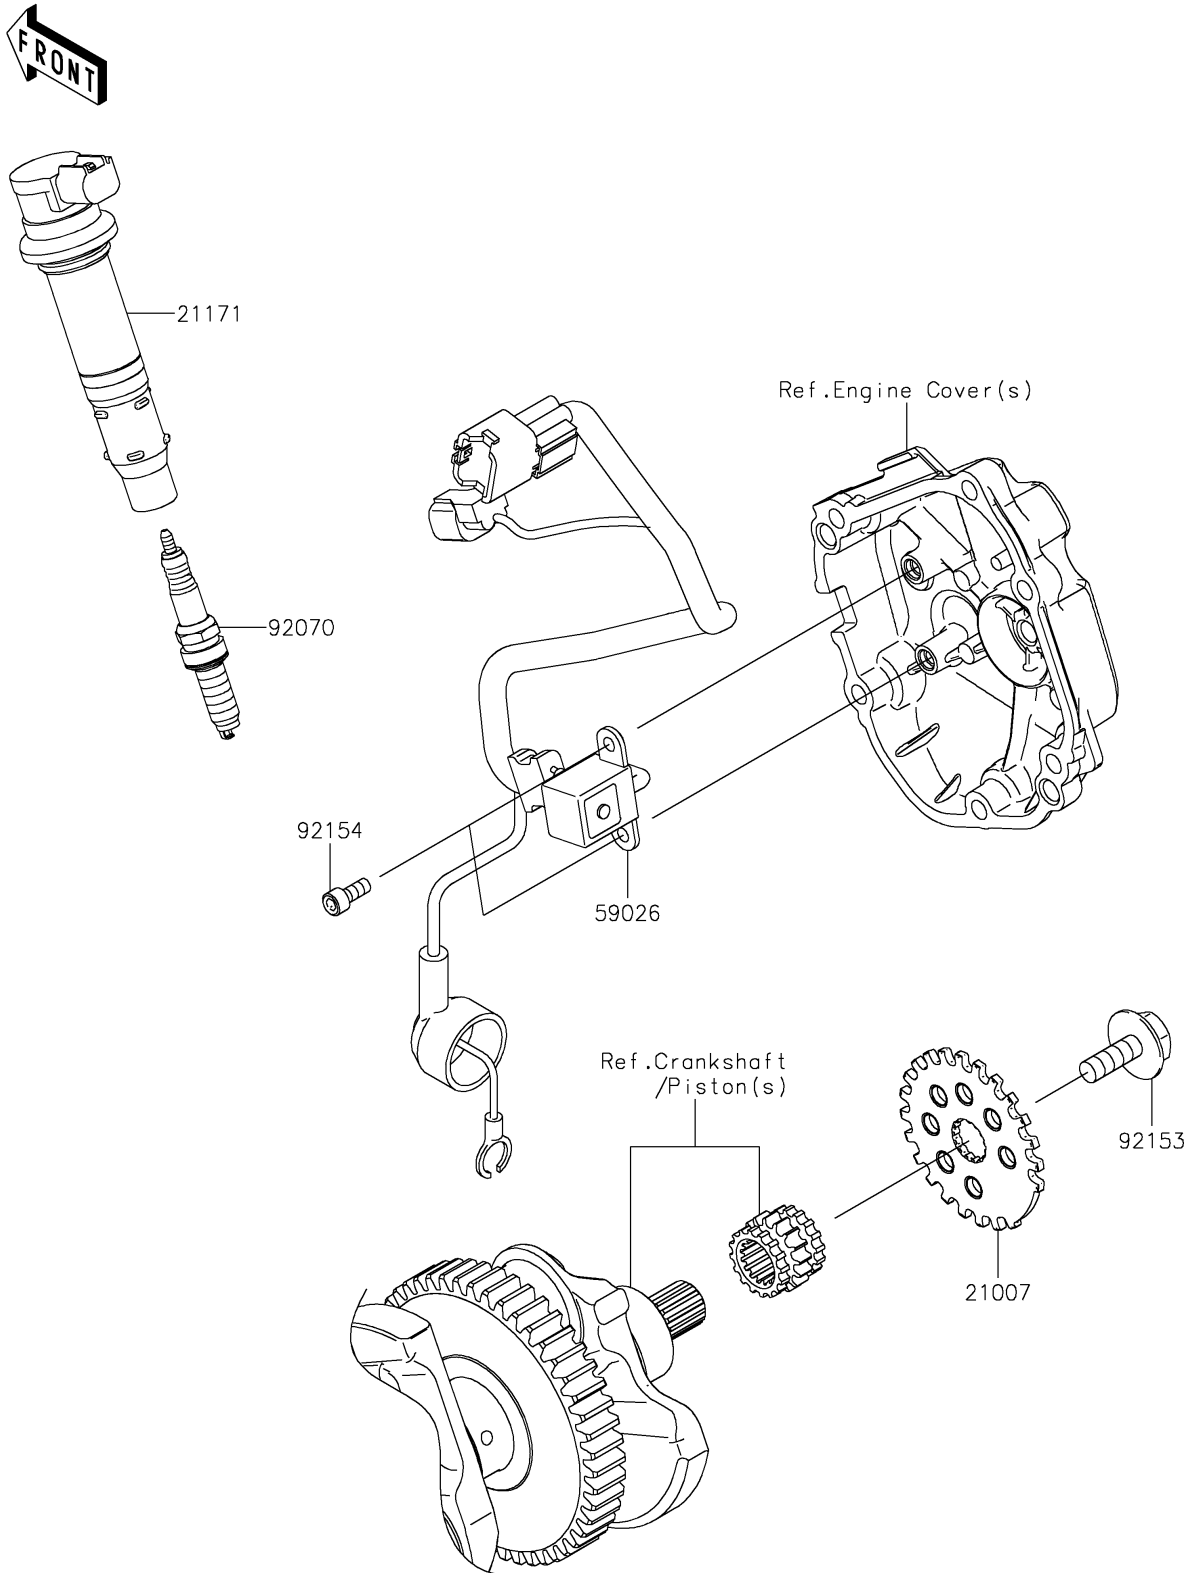

## PARTS DIAGRAM

### Ignition System

E1830

## PARTS LIST

### Ignition System

ITEM NAME	PART NUMBER	QUANTITY
ROTOR,PULSING (Ref # 21007)	21007-0705	1
COIL-ASSY-IGNITION (Ref # 21171)	21171-0756	4
COIL-PULSING (Ref # 59026)	59026-0044	1
PLUG-SPARK,SILMAR9B9(NGK) (Ref # 92070)	92070-0047	4
BOLT,FLANGED,8X23 (Ref # 92153)	92153-0549	1
BOLT,SOCKET,5X12 (Ref # 92154)	92154-0503	2