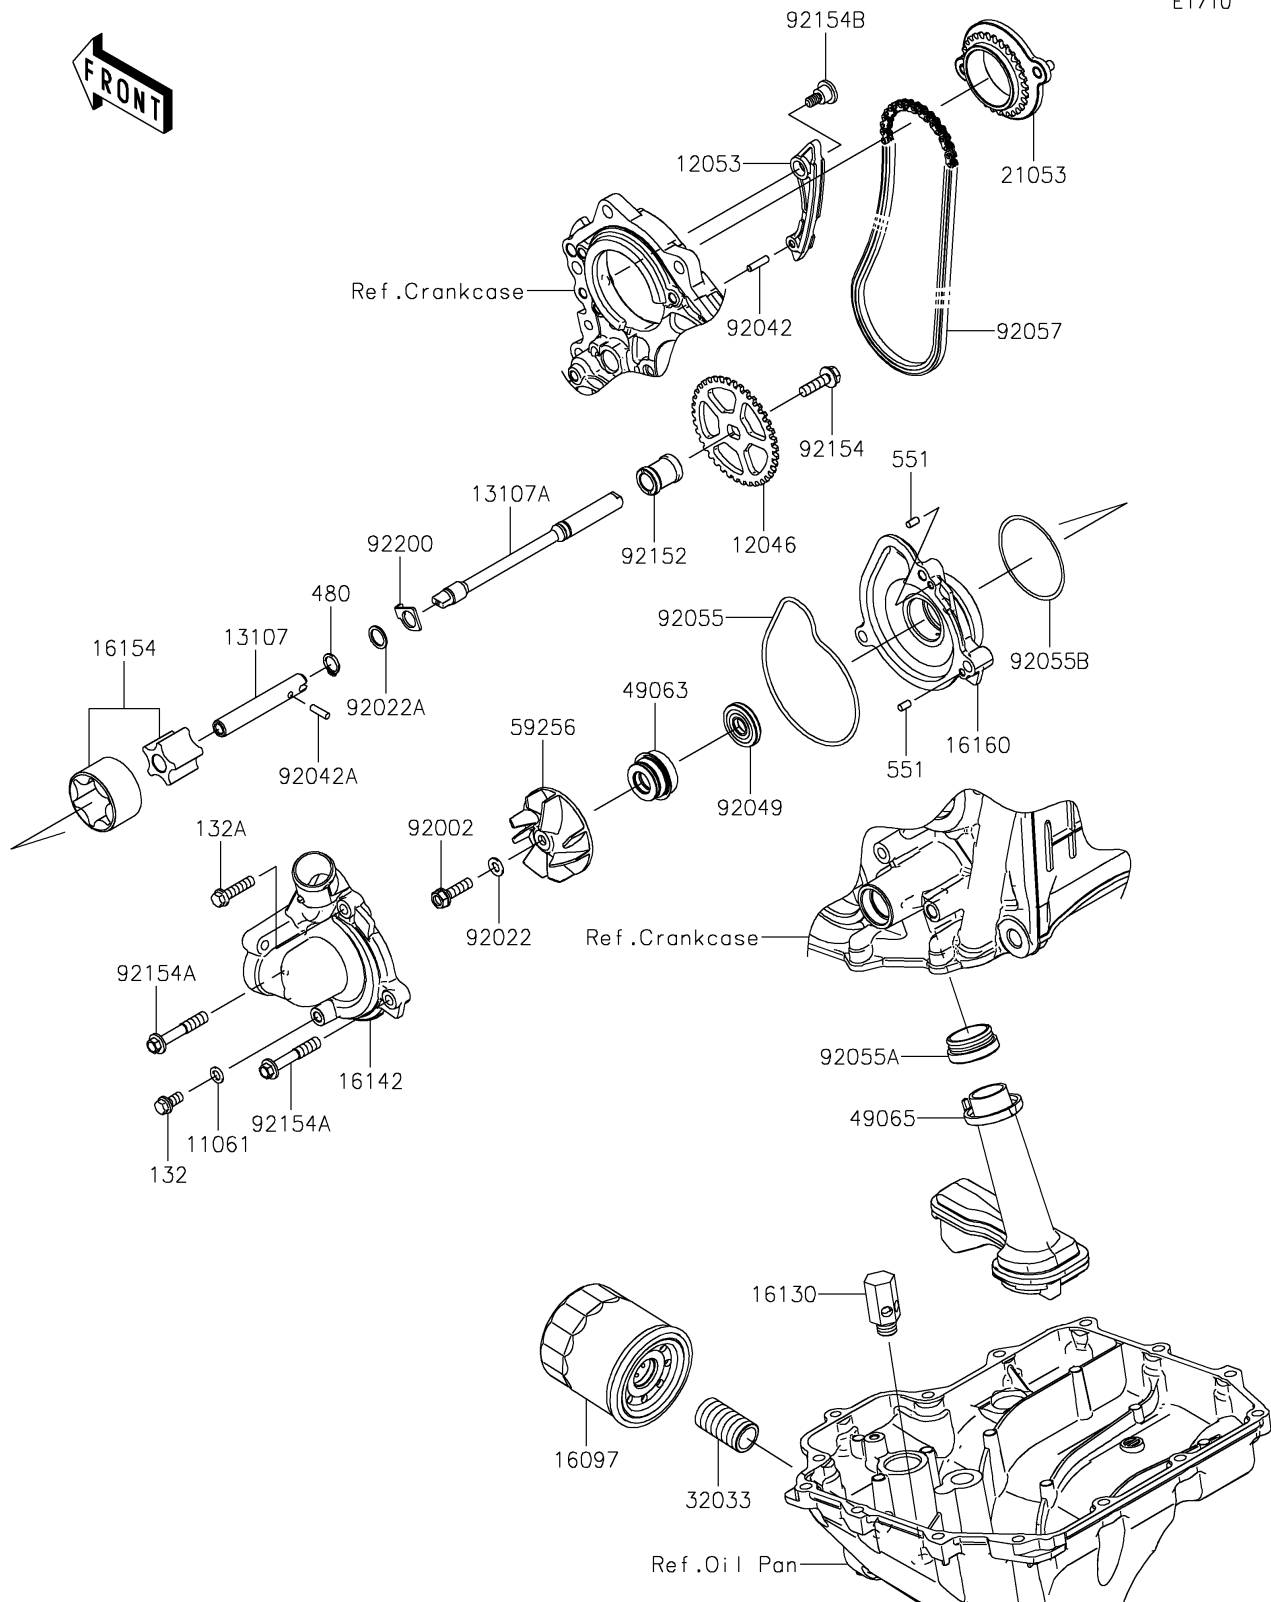

2026 Ninja ZX-10R

PARTS DIAGRAM

Oil Pump/Oil Filter

E1710

2026 Ninja ZX-10R

PARTS LIST

Oil Pump/Oil Filter

ITEM NAME

PART NUMBER

QUANTITY
