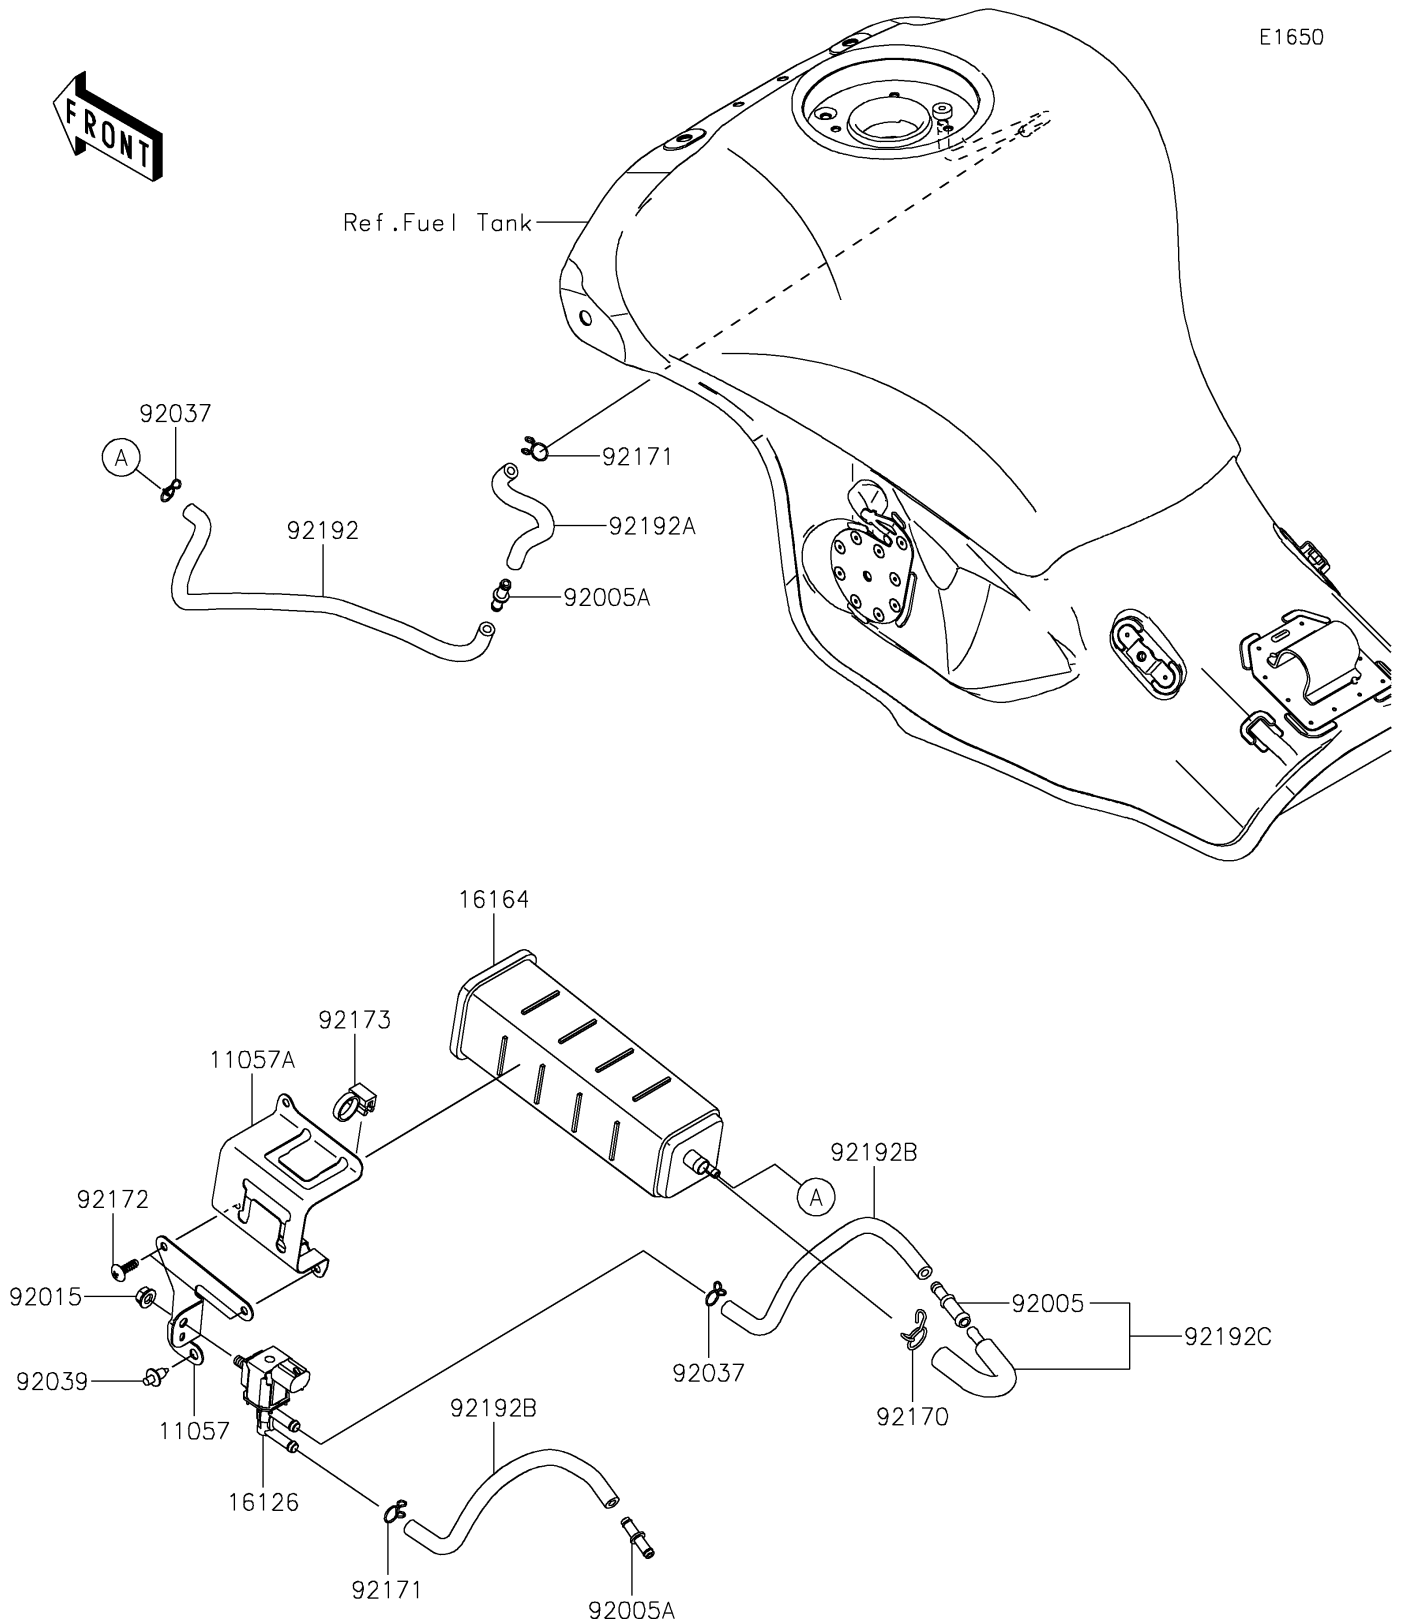

2026 Ninja ZX-10R

PARTS DIAGRAM

Fuel Evaporative System(CA)

E1650

2026 Ninja ZX-10R

PARTS LIST

Fuel Evaporative System(CA)

ITEM NAME	PART NUMBER	QUANTITY
BRACKET,SOLENOID VALVE (Ref # 11057)	11057-4234	1
BRACKET,CANISTER (Ref # 11057A)	11057-4235	1
VALVE,SOLENOID (Ref # 16126)	16126-0705	1
CANISTER (Ref # 16164)	16164-0009	1
FITTING (Ref # 92005)	92005-0720	1
FITTING (Ref # 92005A)	92005-0721	2
NUT,FLANGED,6MM (Ref # 92015)	92015-1367	1
CLAMP (Ref # 92037)	92037-1712	2
RIVET (Ref # 92039)	92039-0068	1
CLAMP (Ref # 92170)	92170-1695	1
CLAMP (Ref # 92171)	92171-0718	2
SCREW,TAPPING,5X16 (Ref # 92172)	92172-0175	2
CLAMP (Ref # 92173)	92173-0791	1
TUBE,CANISTER-FITTING(TANK) (Ref # 92192)	92192-1503	1
TUBE,FITTING(CANISTER)-TANK (Ref # 92192A)	92192-1506	1
TUBE,VALVE-TUBE(CANISTER) (Ref # 92192B)	92192-2506	2
TUBE,TUBE(VALVE)-CANISTER (Ref # 92192C)	92192-2507	1