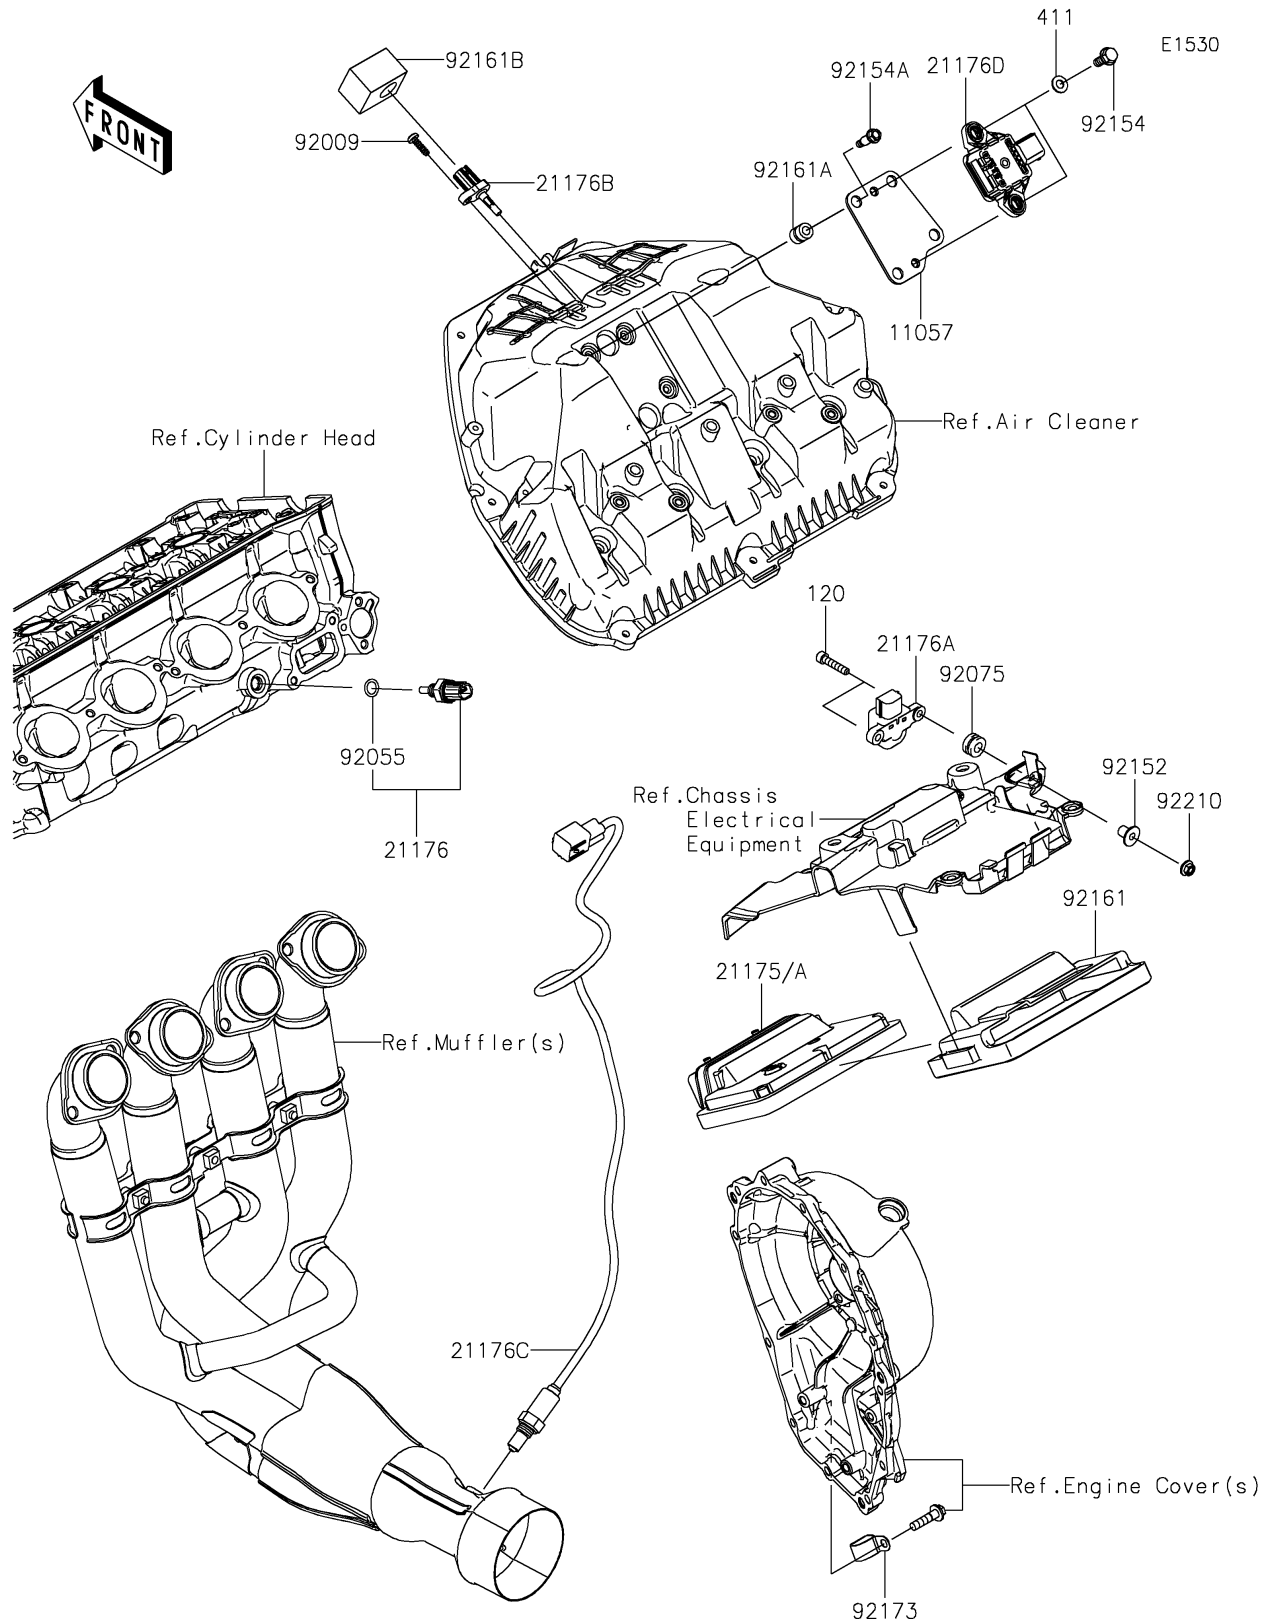

2026 Ninja ZX-10R

PARTS DIAGRAM

Fuel Injection

Kawasaki

Let the Good Times Roll®