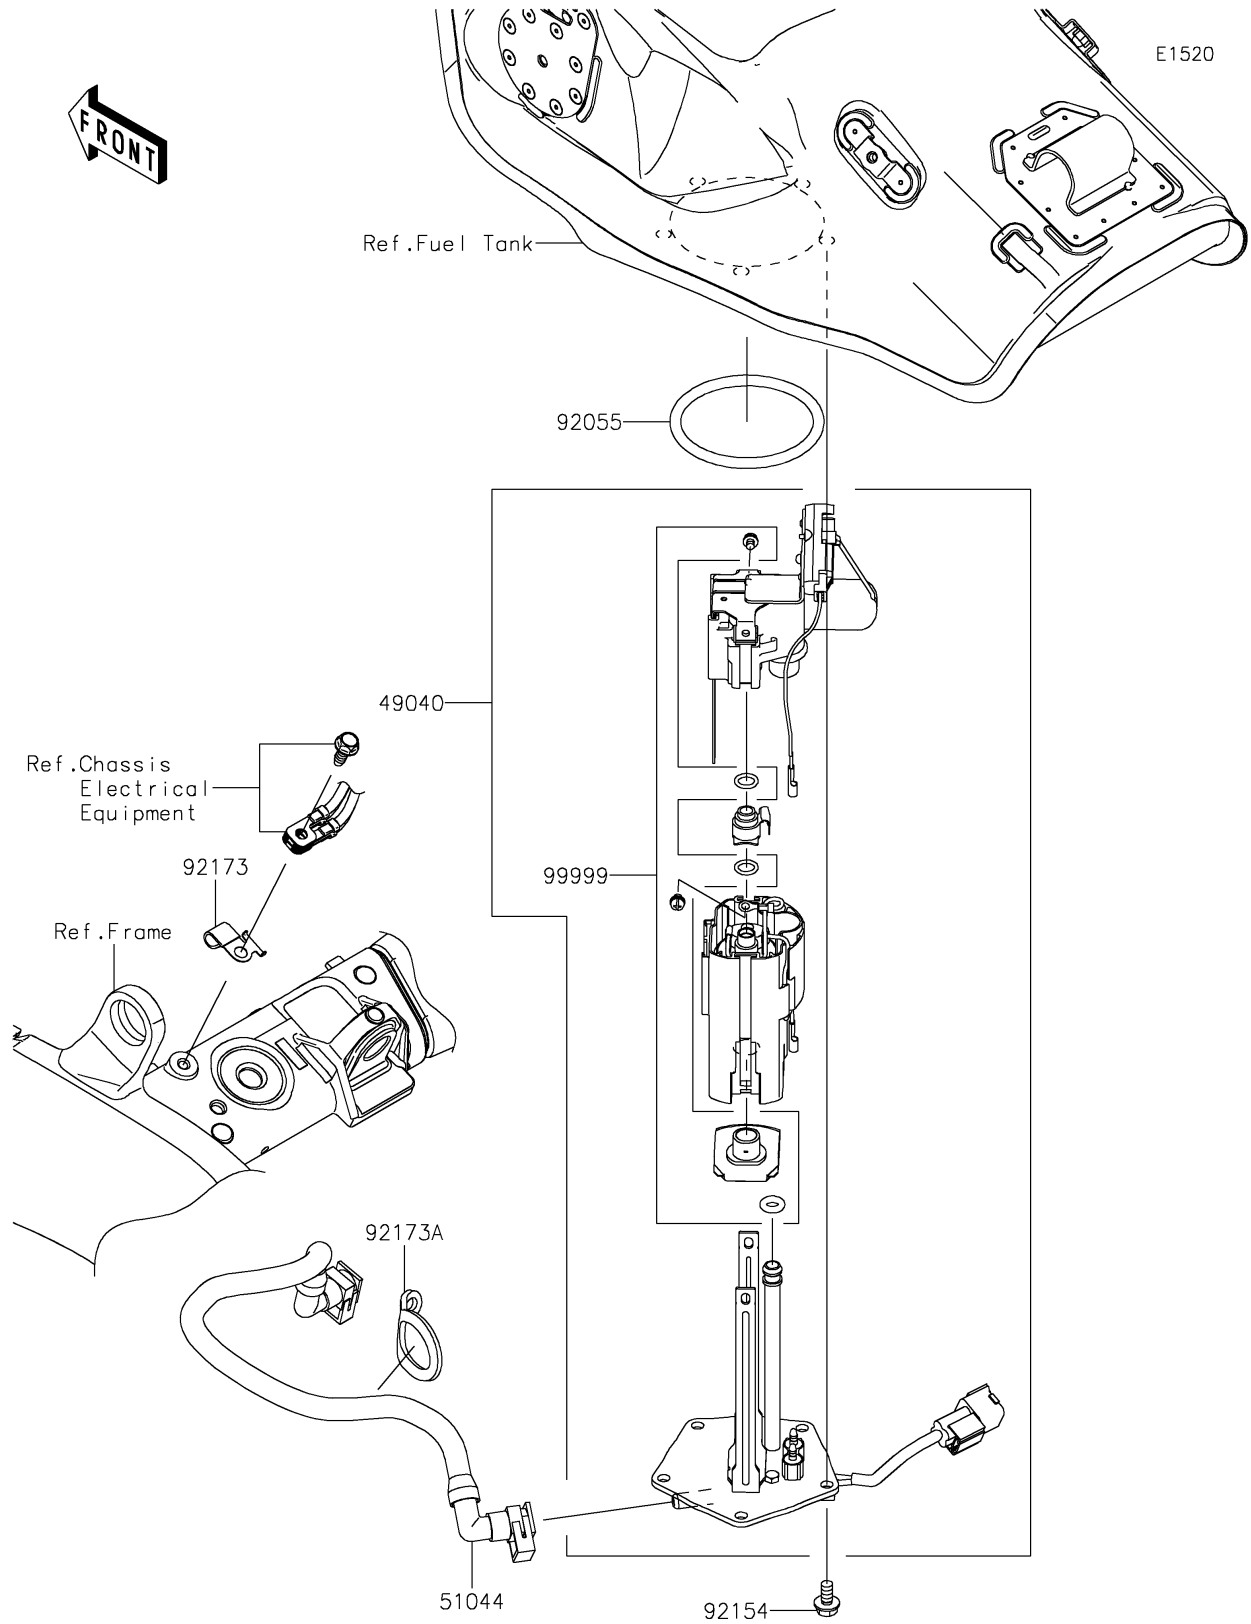

## PARTS DIAGRAM

### Fuel Pump

## PARTS LIST

### Fuel Pump

ITEM NAME	PART NUMBER	QUANTITY
PUMP-FUEL (Ref # 49040)	49040-0798	1
TUBE-ASSY,FUEL (Ref # 51044)	51044-0858	1
RING-O,70.6X5.7 (Ref # 92055)	92055-0210	1
BOLT,FLANGED,6X12 (Ref # 92154)	92154-1848	5
CLAMP (Ref # 92173)	92173-0831	1
CLAMP (Ref # 92173A)	92173-0832	1
KIT,FUEL FILTER (Ref # 99999)	99999-0521	1