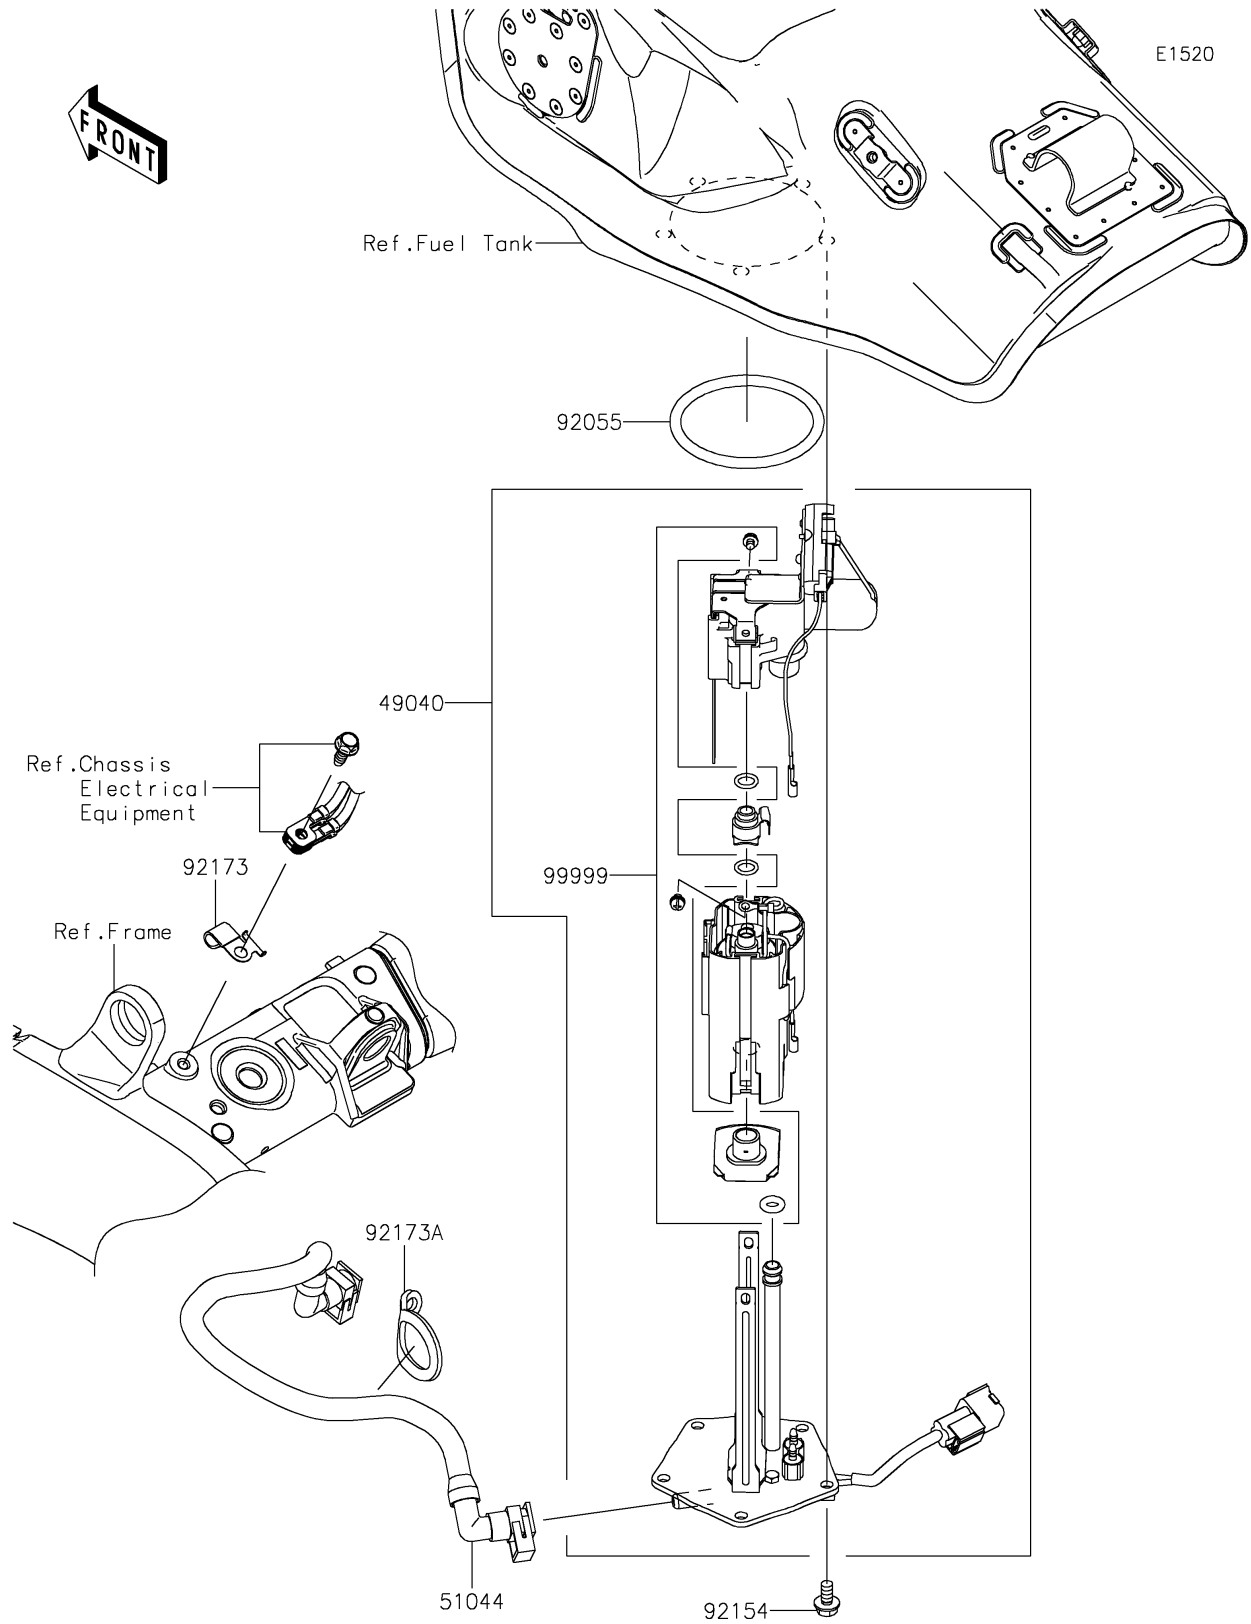

2026 NINJA® ZX™-10R

PARTS DIAGRAM

Fuel Pump

2026 NINJA® ZX™-10R

PARTS LIST

Fuel Pump

ITEM NAME	PART NUMBER	QUANTITY
PUMP-FUEL (Ref # 49040)	49040-0798	1
TUBE-ASSY,FUEL (Ref # 51044)	51044-0858	1
RING-O,70.6X5.7 (Ref # 92055)	92055-0210	1
BOLT,FLANGED,6X12 (Ref # 92154)	92154-1848	5
CLAMP (Ref # 92173)	92173-0831	1
CLAMP (Ref # 92173A)	92173-0832	1
KIT,FUEL FILTER (Ref # 99999)	99999-0521	1