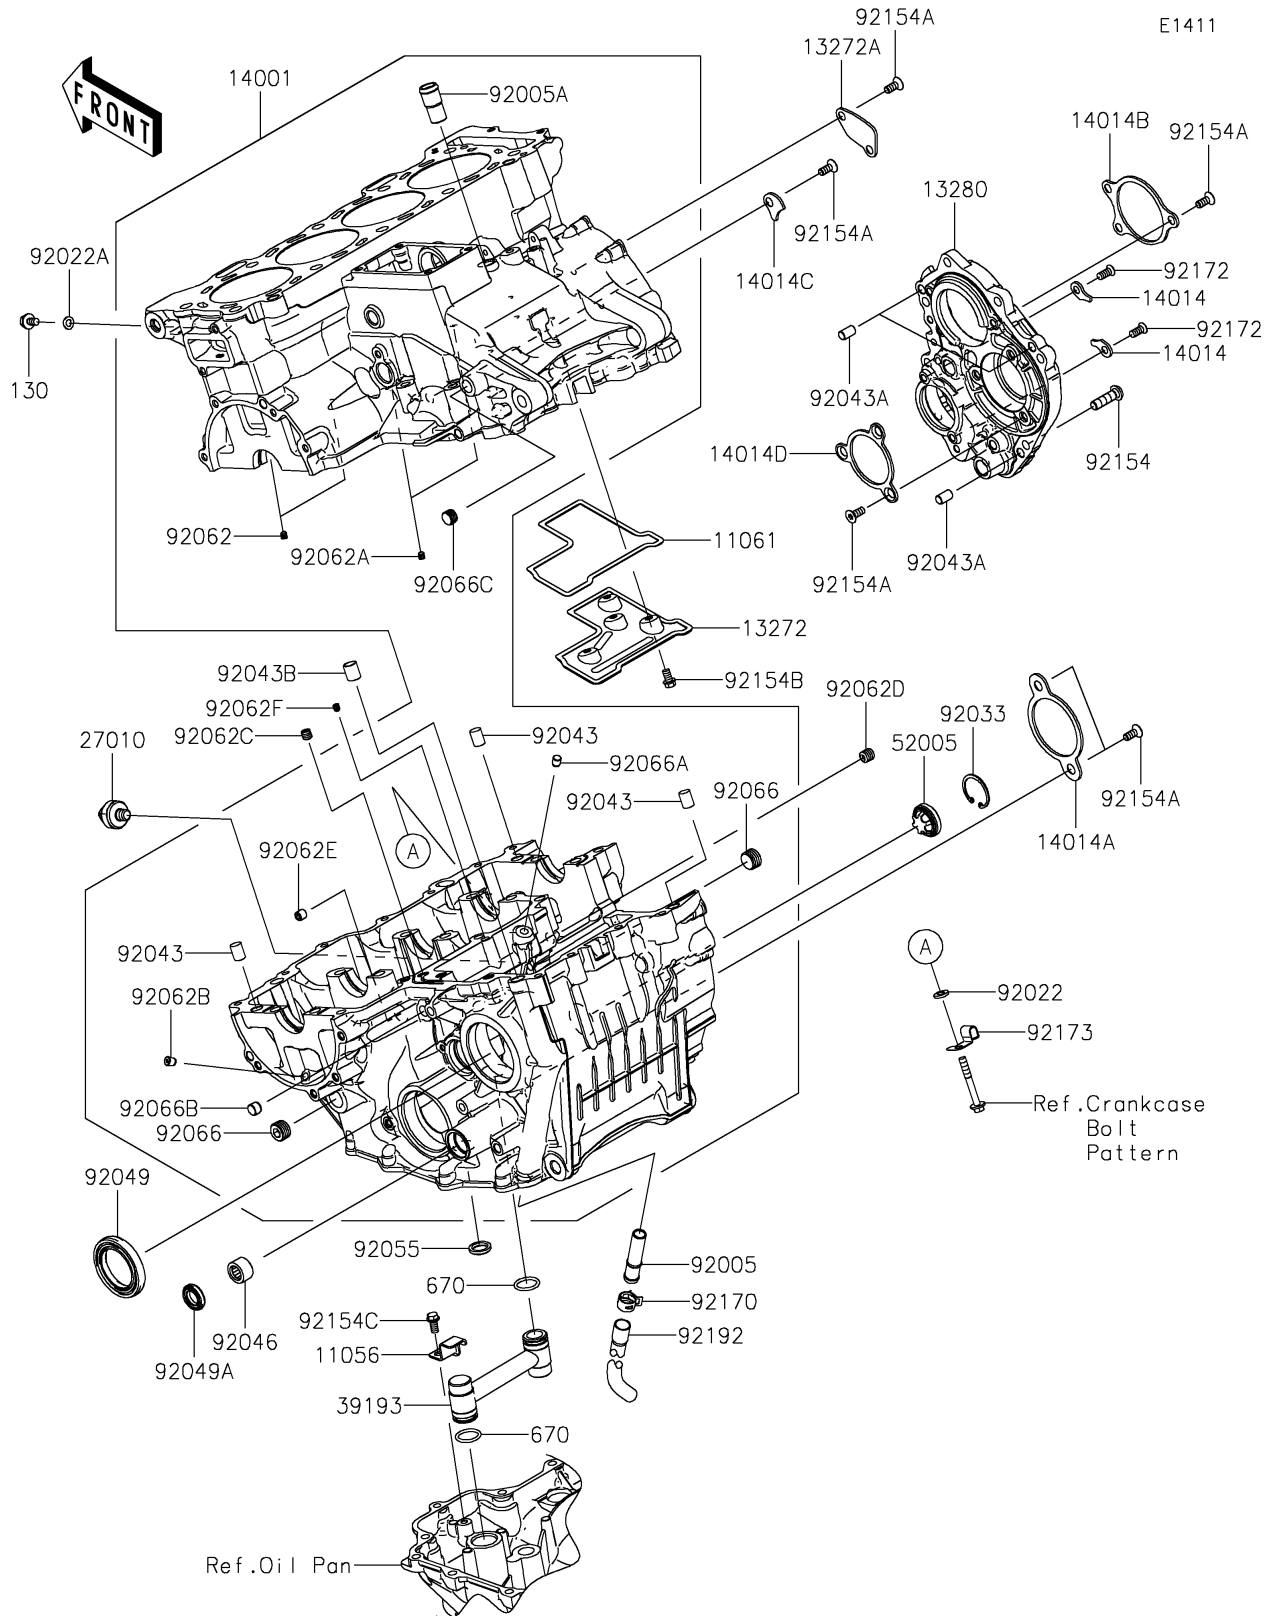

2026 Ninja ZX-10R

PARTS DIAGRAM

Crankcase

Kawasaki

Let the Good Times Roll®