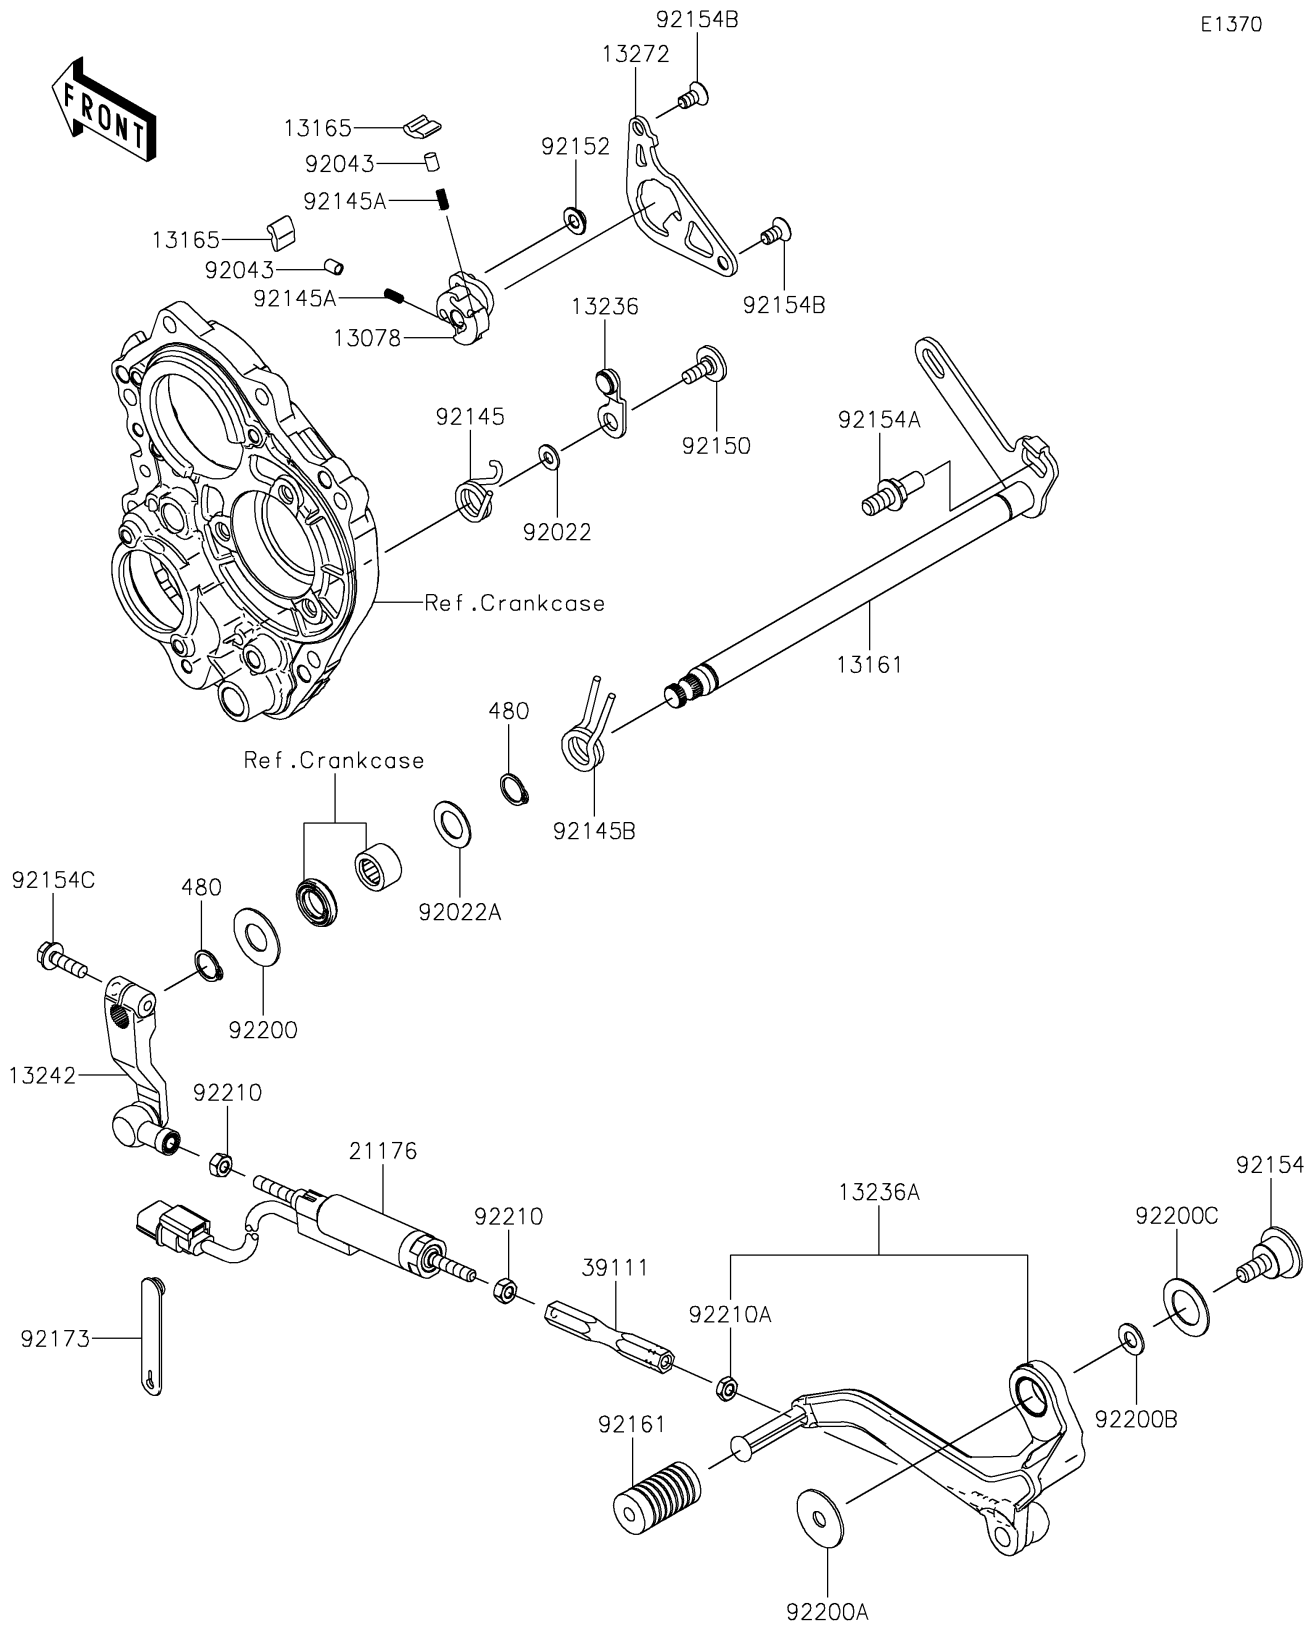

2026 Ninja ZX-10R

PARTS DIAGRAM

Gear Change Mechanism

E1370