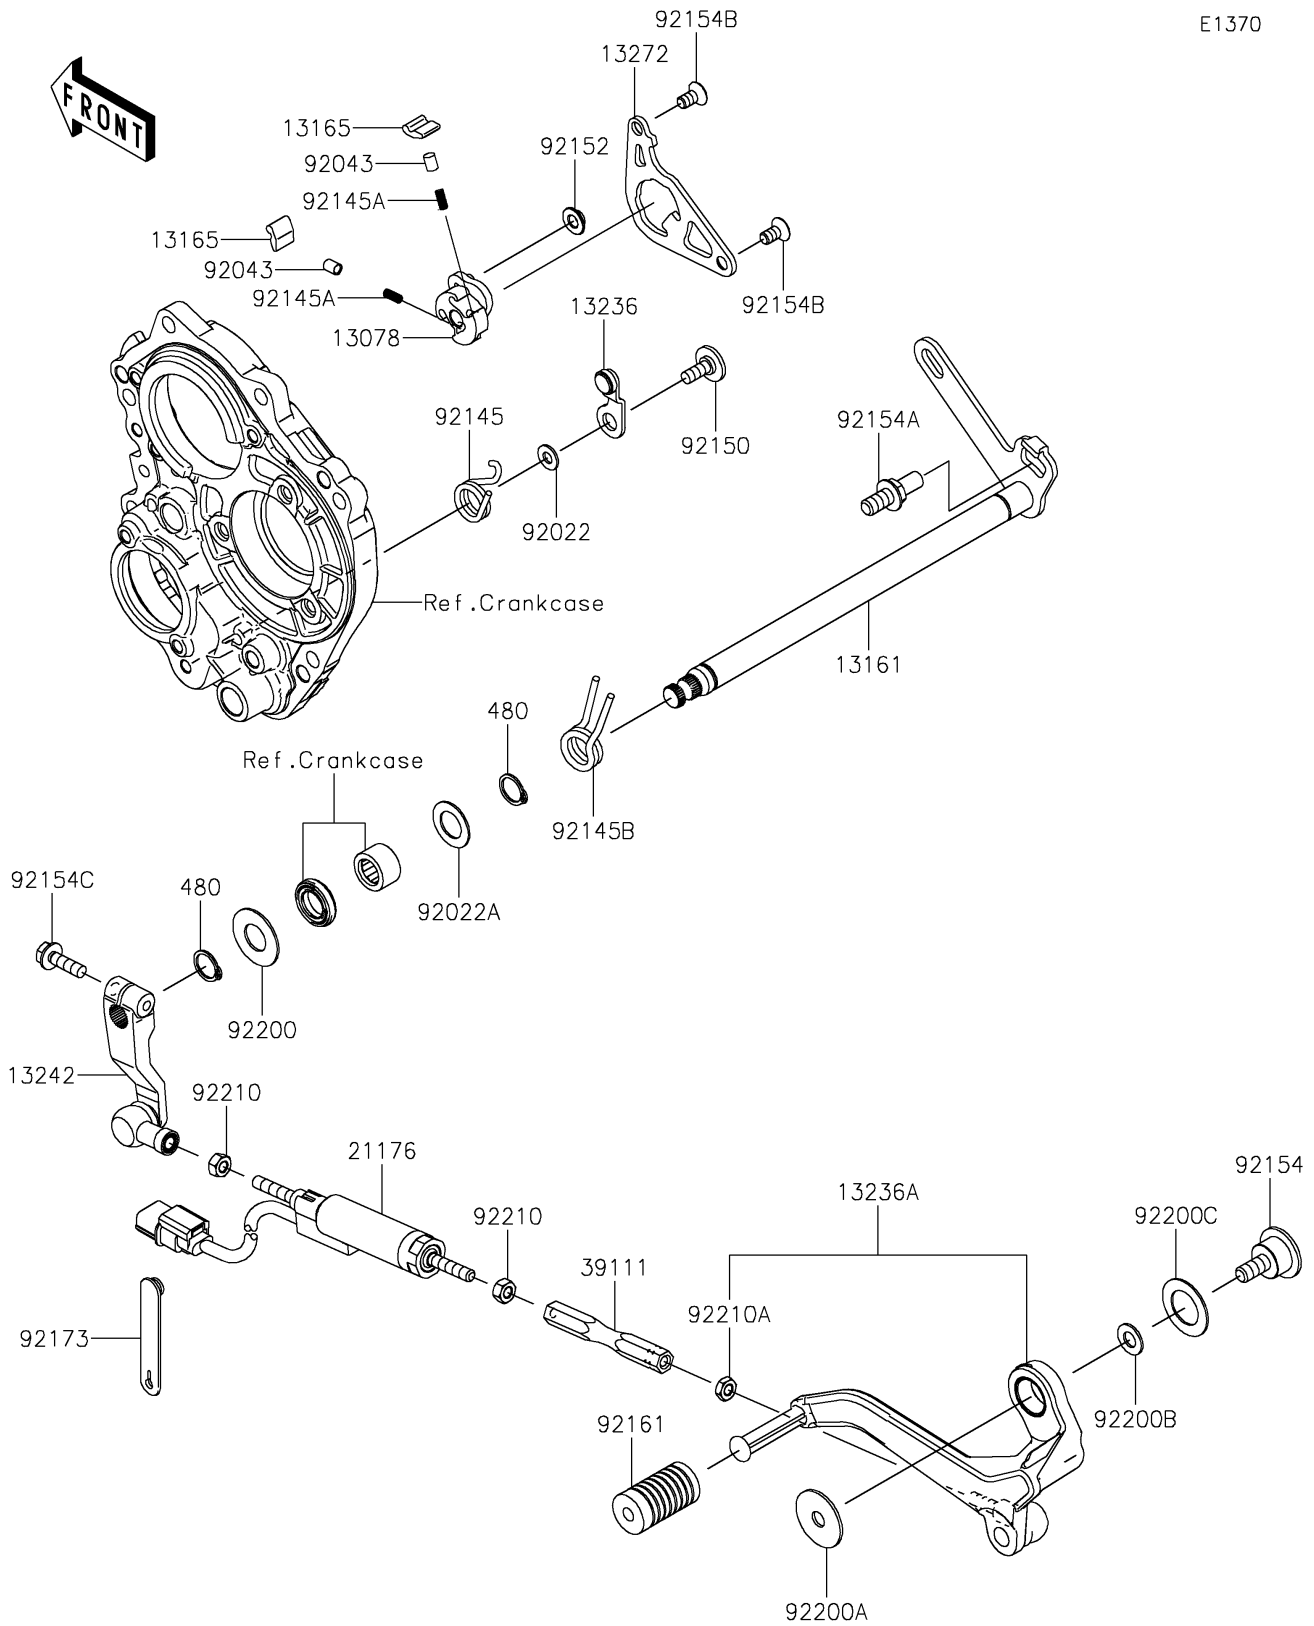

2026 NINJA® ZX™-10R

PARTS DIAGRAM

Gear Change Mechanism

E1370