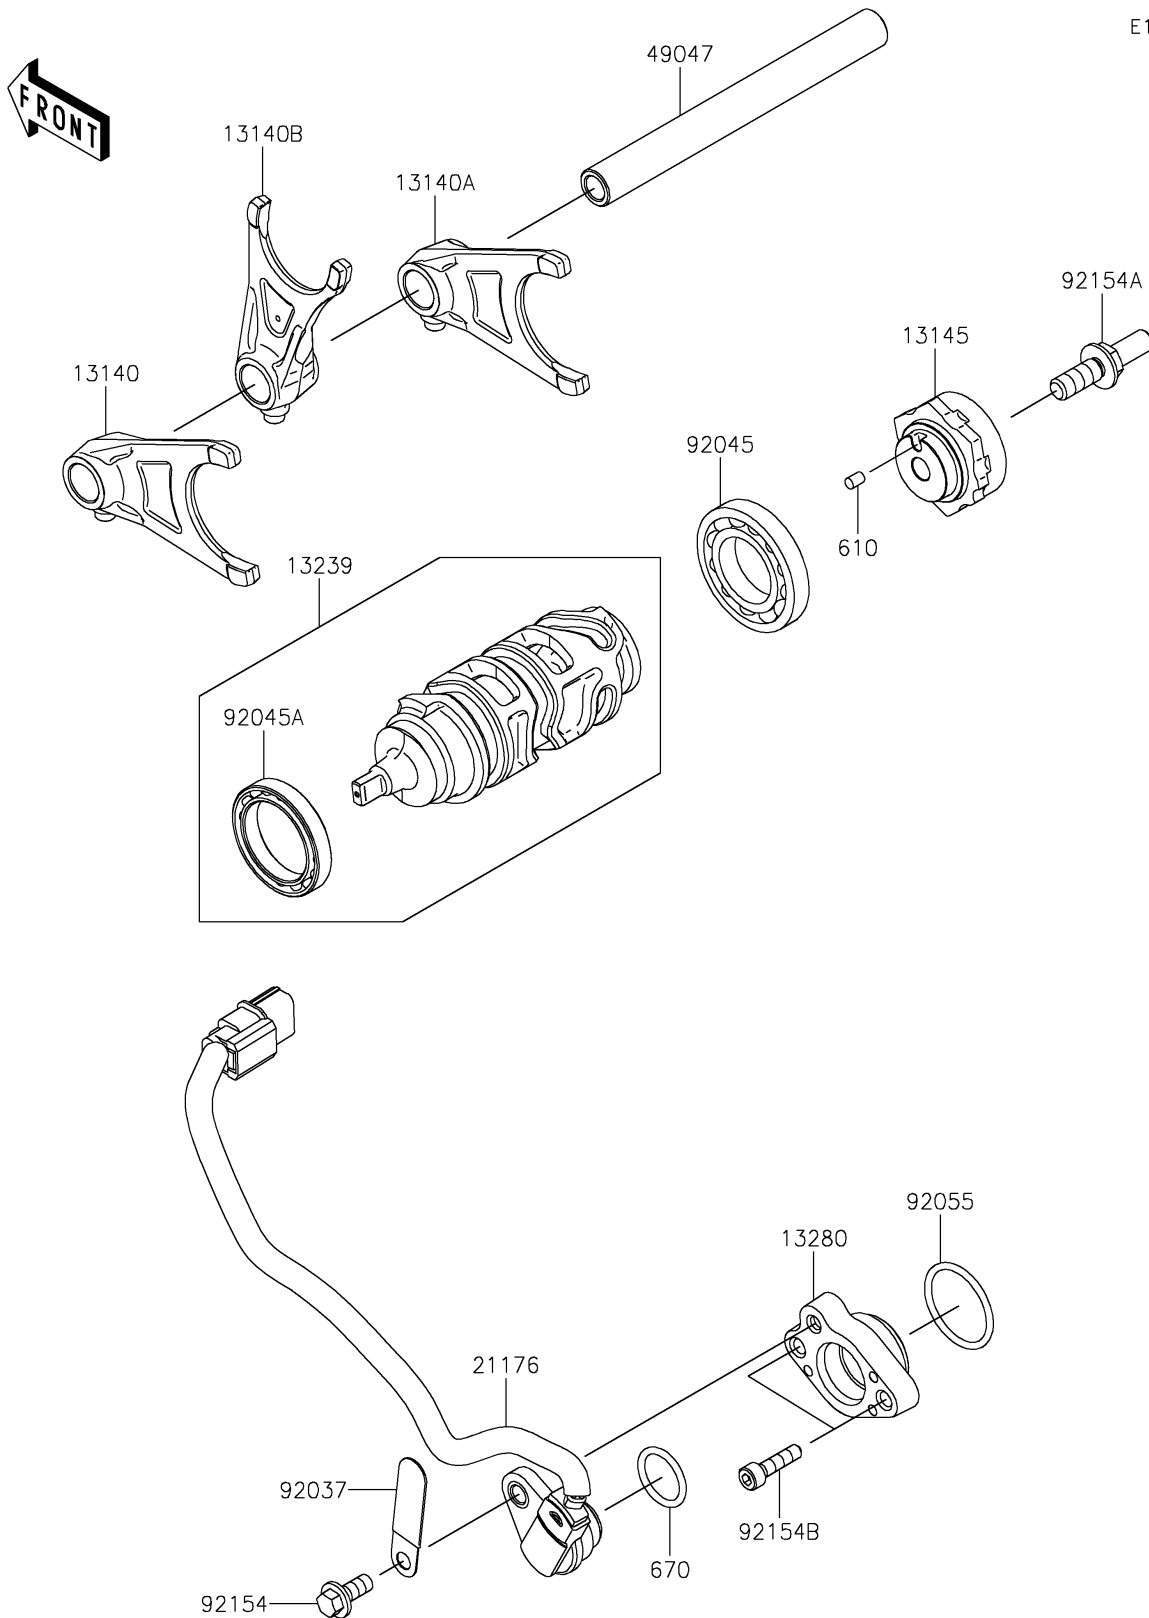

2026 Ninja ZX-10R

PARTS DIAGRAM

Gear Change Drum/Shift Fork(s)

E1362

2026 Ninja ZX-10R

PARTS LIST

Gear Change Drum/Shift Fork(s)

ITEM NAME

PART NUMBER

QUANTITY
